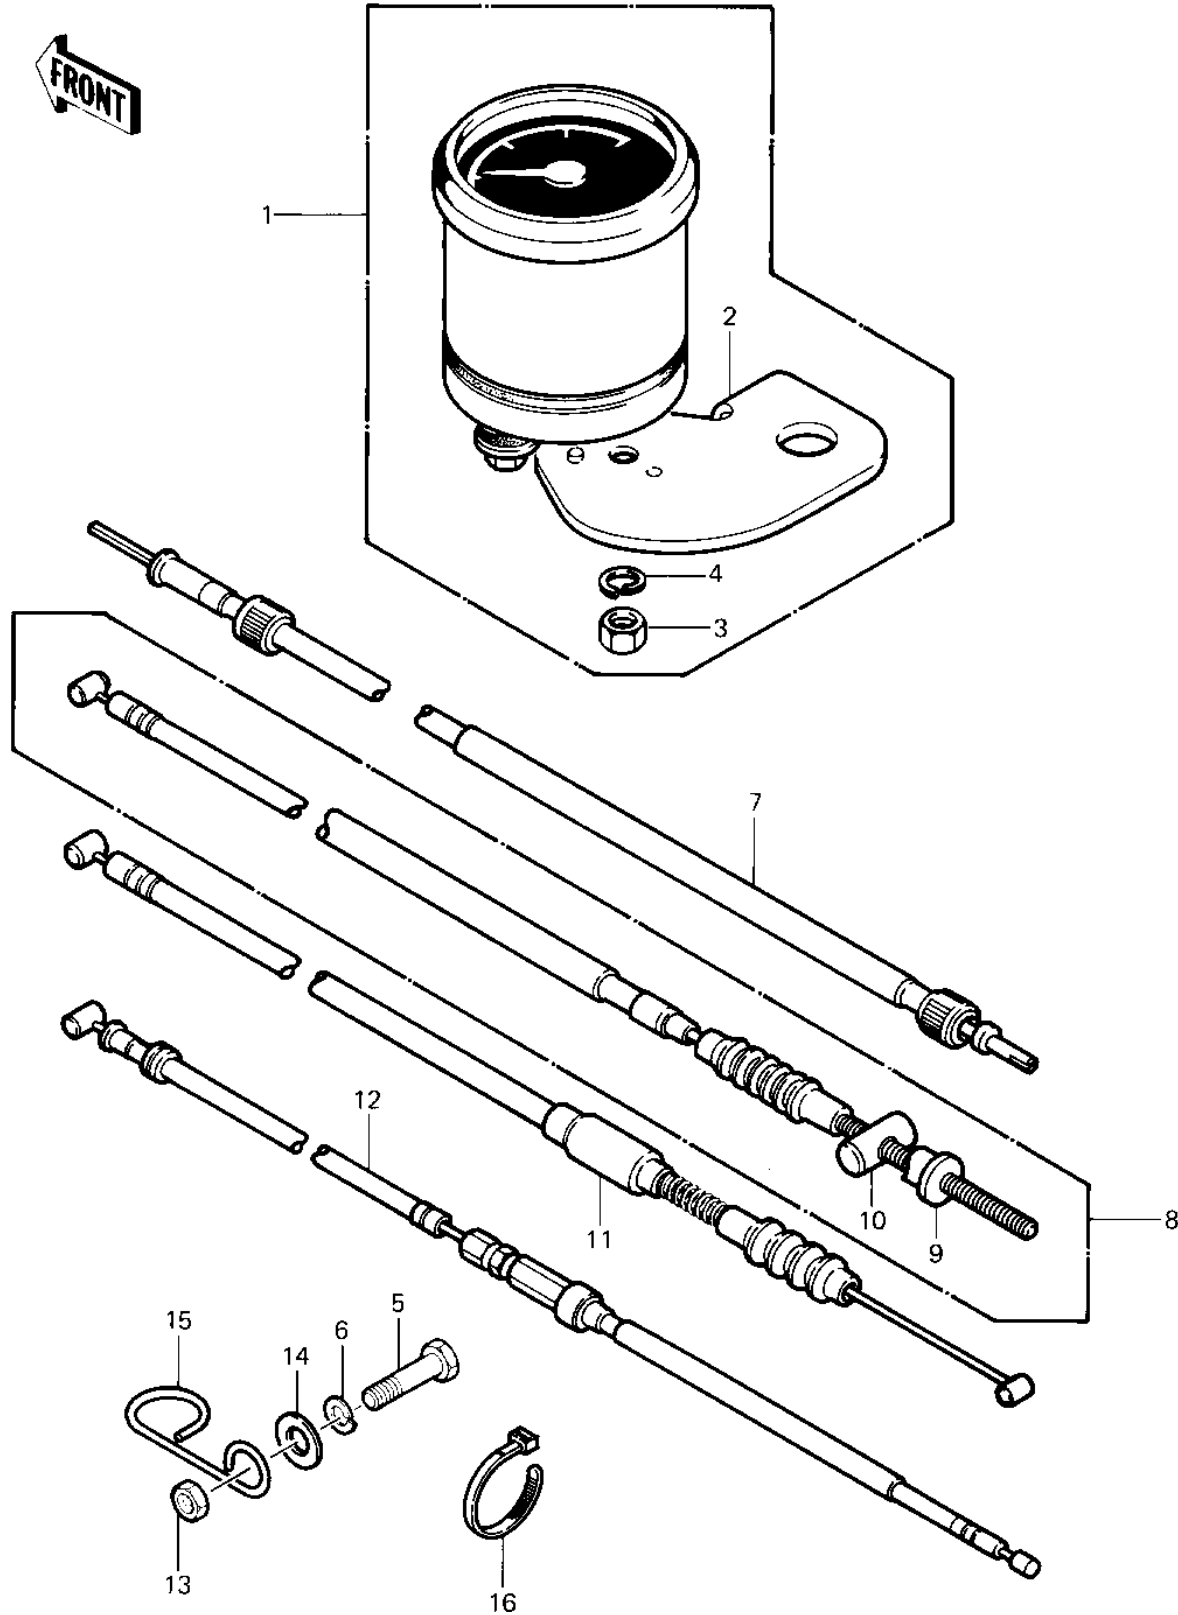

1983 Prairie® 250 PARTS DIAGRAM

CABLES/METER ('83 C1)

1983 Prairie® 250 PARTS LIST

CABLES/METER ('83 C1)

ITEM NAME	PART NUMBER	QUANTITY
METER-ASSY (Ref # 1)	25001-4006	1
METER-ASSY,KPH (Canada) (Ref # 1)	25001-4007	1
BRACKET-METER ASSY (Ref # 2)	11034-4136	1
NUT 6MM (Ref # 3)	311B0600	1
WASHER SPRING 6MM (Ref # 4)	461F0600	2
BOLT-UPSET (Ref # 5)	112G0618	1
CABLE,SPEEDOMETER (Ref # 7)	54001-4002	1
CABLE-BRAKE (Ref # 8)	54005-4004	1
NUT-BRAKE ROD ADJUST (Ref # 9)	92015-052	1
JOINT-BRAKE ROD (Ref # 10)	92043-082	1
CABLE-CLUTCH (Ref # 11)	54011-4004	1
CABLE-THROTTLE (Ref # 12)	54012-4002	1
NUT (Ref # 13)	92019-008	1
WASHER 6.5X20X1.6T (Ref # 14)	92022-125	1
CLAMP,CLUTCH CABLE (Ref # 15)	92037-1202	1
BAND (Ref # 16)	92072-3505	1