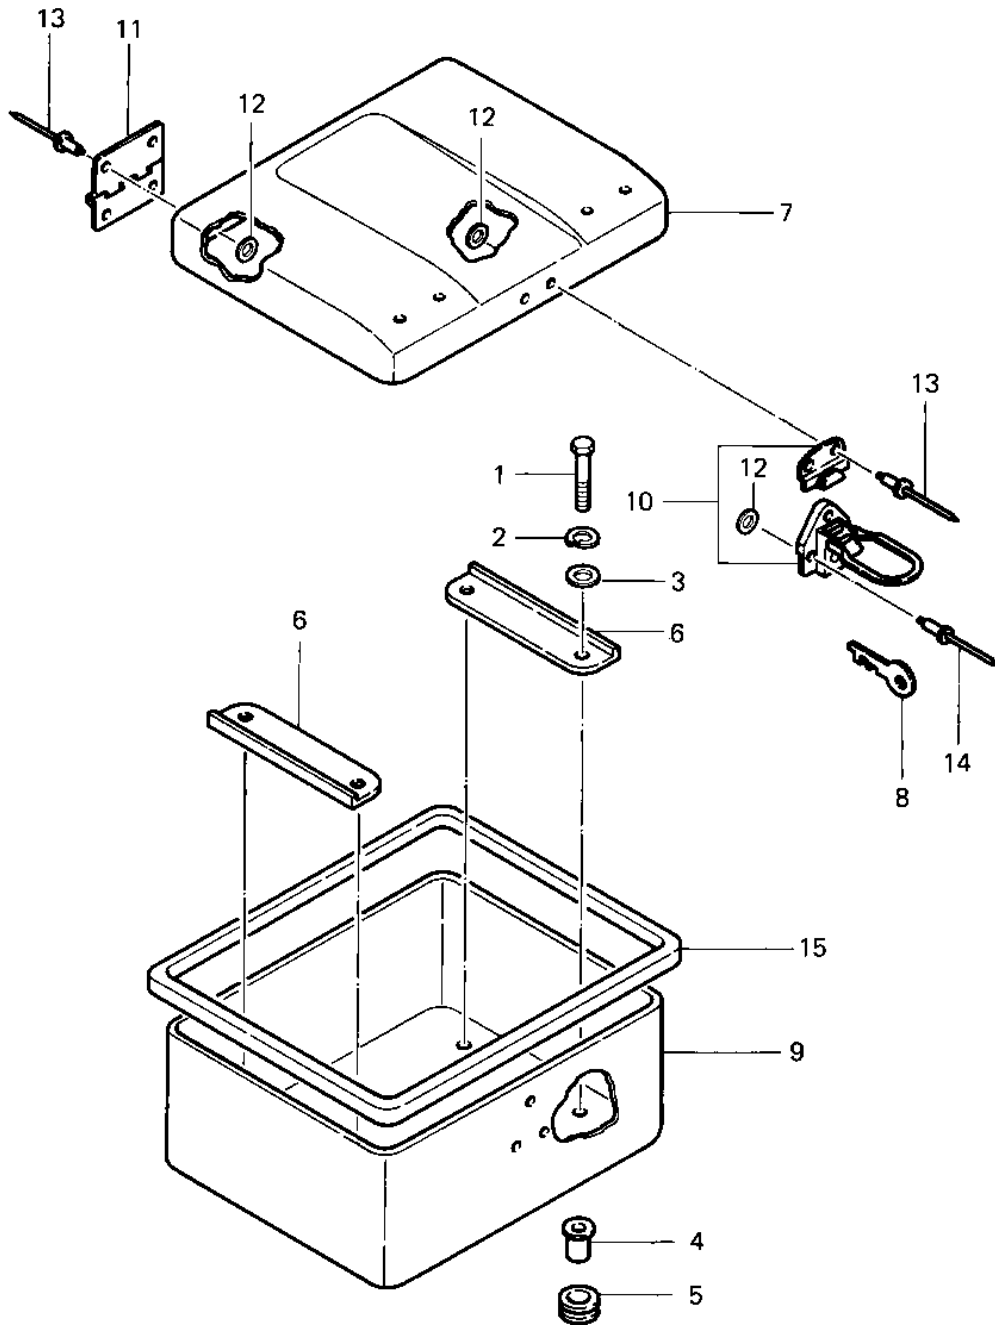

## 1983 Prairie® 250 PARTS DIAGRAM

TRUNK ('83 C1)

## 1983 Prairie® 250 PARTS LIST

TRUNK ('83 C1)

ITEM NAME	PART NUMBER	QUANTITY
BOLT,8X40 (Ref # 1)	115G0840	1
WASHER SPRING 8MM (Ref # 2)	461F0800	1
WASHER PLAIN 8MM (Ref # 3)	410B0800	1
COLLAR,FUEL TANK FITT (Ref # 4)	92027-1134	1
DAMPER RUBB TANK FRNT (Ref # 5)	92075-013	1
PLATE (Ref # 6)	13169-4017	1
COVER,TRUNK,BLACK (Ref # 7)	14025-4027-6D	1
KEY SET-POLICE SDDLBG (Ref # 8)	27008-4001	1
CASE-TRUNK (Ref # 9)	32099-4006	1
LATCH (Ref # 10)	49031-4002	1
HINGE (Ref # 11)	53009-4001	1
WASHER (Ref # 12)	92022-4017	1
RIVET (Ref # 13)	92039-4006	1
RIVET (Ref # 14)	92039-4007	1
SEAL-TRUNK (Ref # 15)	92093-4003	1