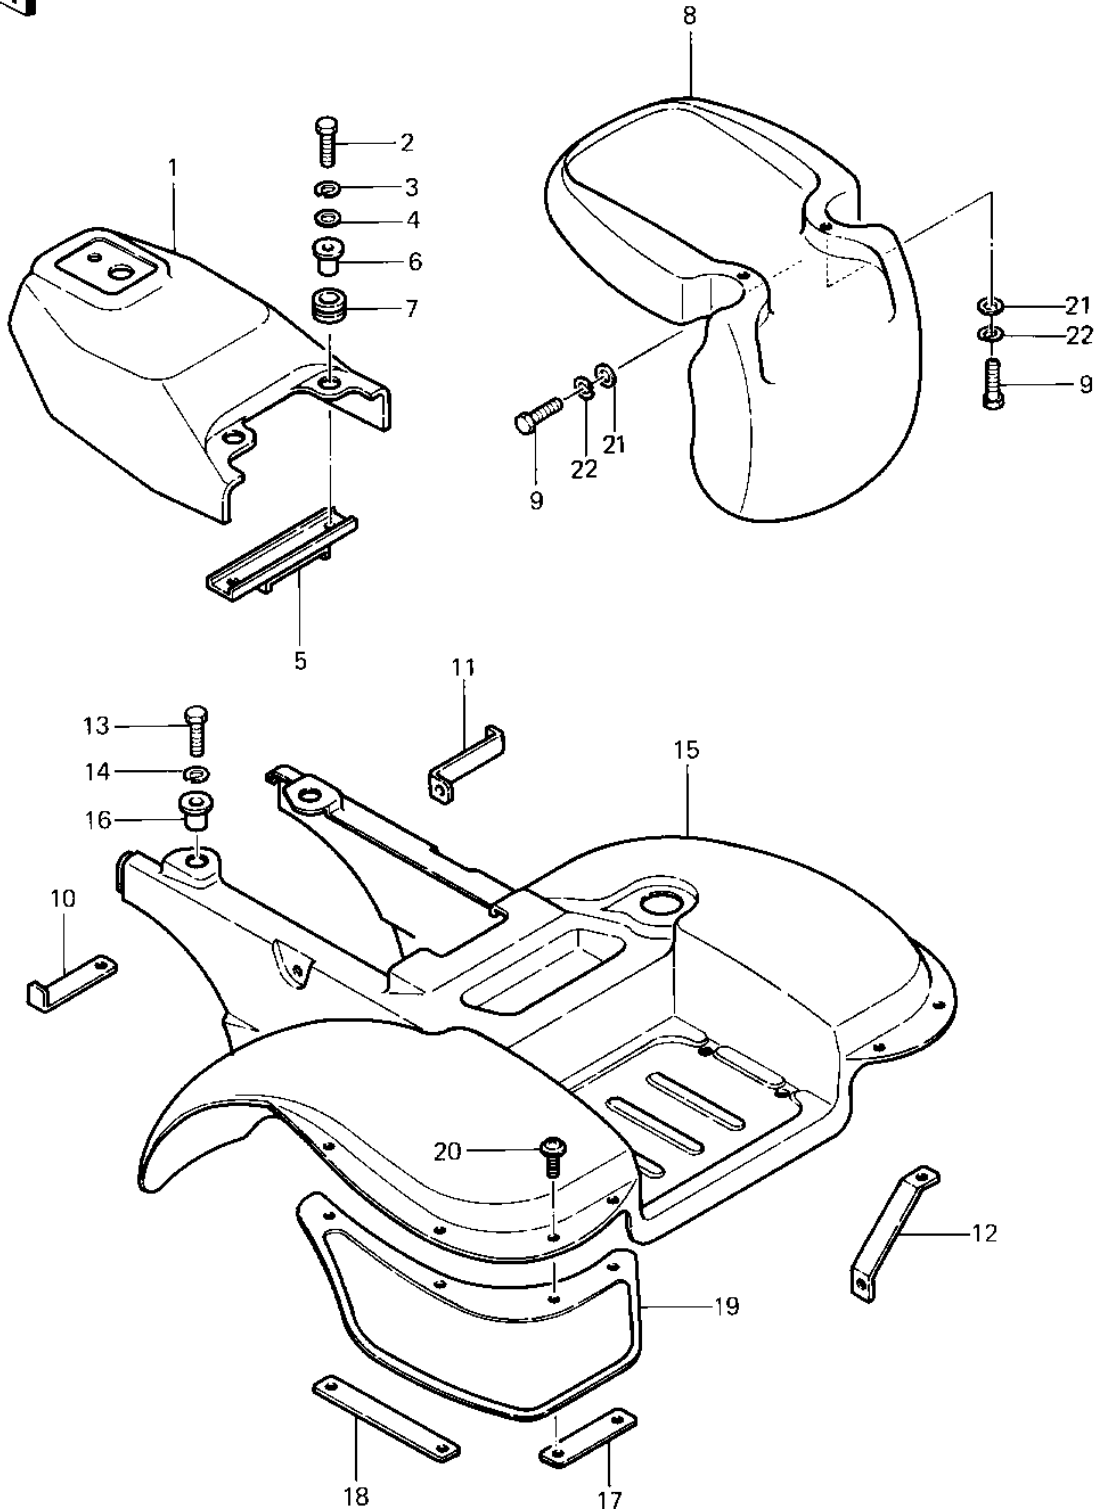

## 1983 Prairie® 250 PARTS DIAGRAM

FENDERS/COVER ('83 C1)

## 1983 Prairie® 250 PARTS LIST

FENDERS/COVER ('83 C1)

ITEM NAME	PART NUMBER	QUANTITY
COVER,FR,BLACK (Ref # 1)	14025-4015-6D	1
COVER,FR,RED (Ref # 1)	14025-4015-8S	1
BOLT-UPSET (Ref # 2)	112G0625	1
WASHER SPRING 6MM (Ref # 3)	461F0600	3
WASHER PLAIN 6MM (Ref # 4)	411B0600	1
BRACKET-SEAT (Ref # 5)	32046-4012	1
COLLAR (Ref # 6)	92027-194	1
DAMPER RUBBER (Ref # 7)	92075-112	1
FENDER-FR,BLACK (Ref # 8)	35004-4003-6D	1
FENDER-FR,RED (Ref # 8)	35004-4003-8S	1
BOLT-UPSET 6X14 (Ref # 9)	112B0614	2
BRACE-FNDR,LH FT (Ref # 10)	35009-4001	1
BRACE-FNDR,RH FT (Ref # 11)	35009-4002	1
BRACE-FNDR,REAR (Ref # 12)	35009-4003	1
FENDER-RR,BLACK (Ref # 15)	35022-4003-6D	1
FENDER-RR,RED (Ref # 15)	35022-4003-8S	1
COLLAR,L=5 (Ref # 16)	92027-4020	1
BRACKET,FLAP (Ref # 17)	11034-4062	1
BRACKET,FLAP (Ref # 18)	11034-4063	1
FLAP (Ref # 19)	35019-4004	1
SCREW,6X20 (Ref # 20)	92009-1289	1
WASHER 6.5X20X1.6T (Ref # 21)	92022-125	1