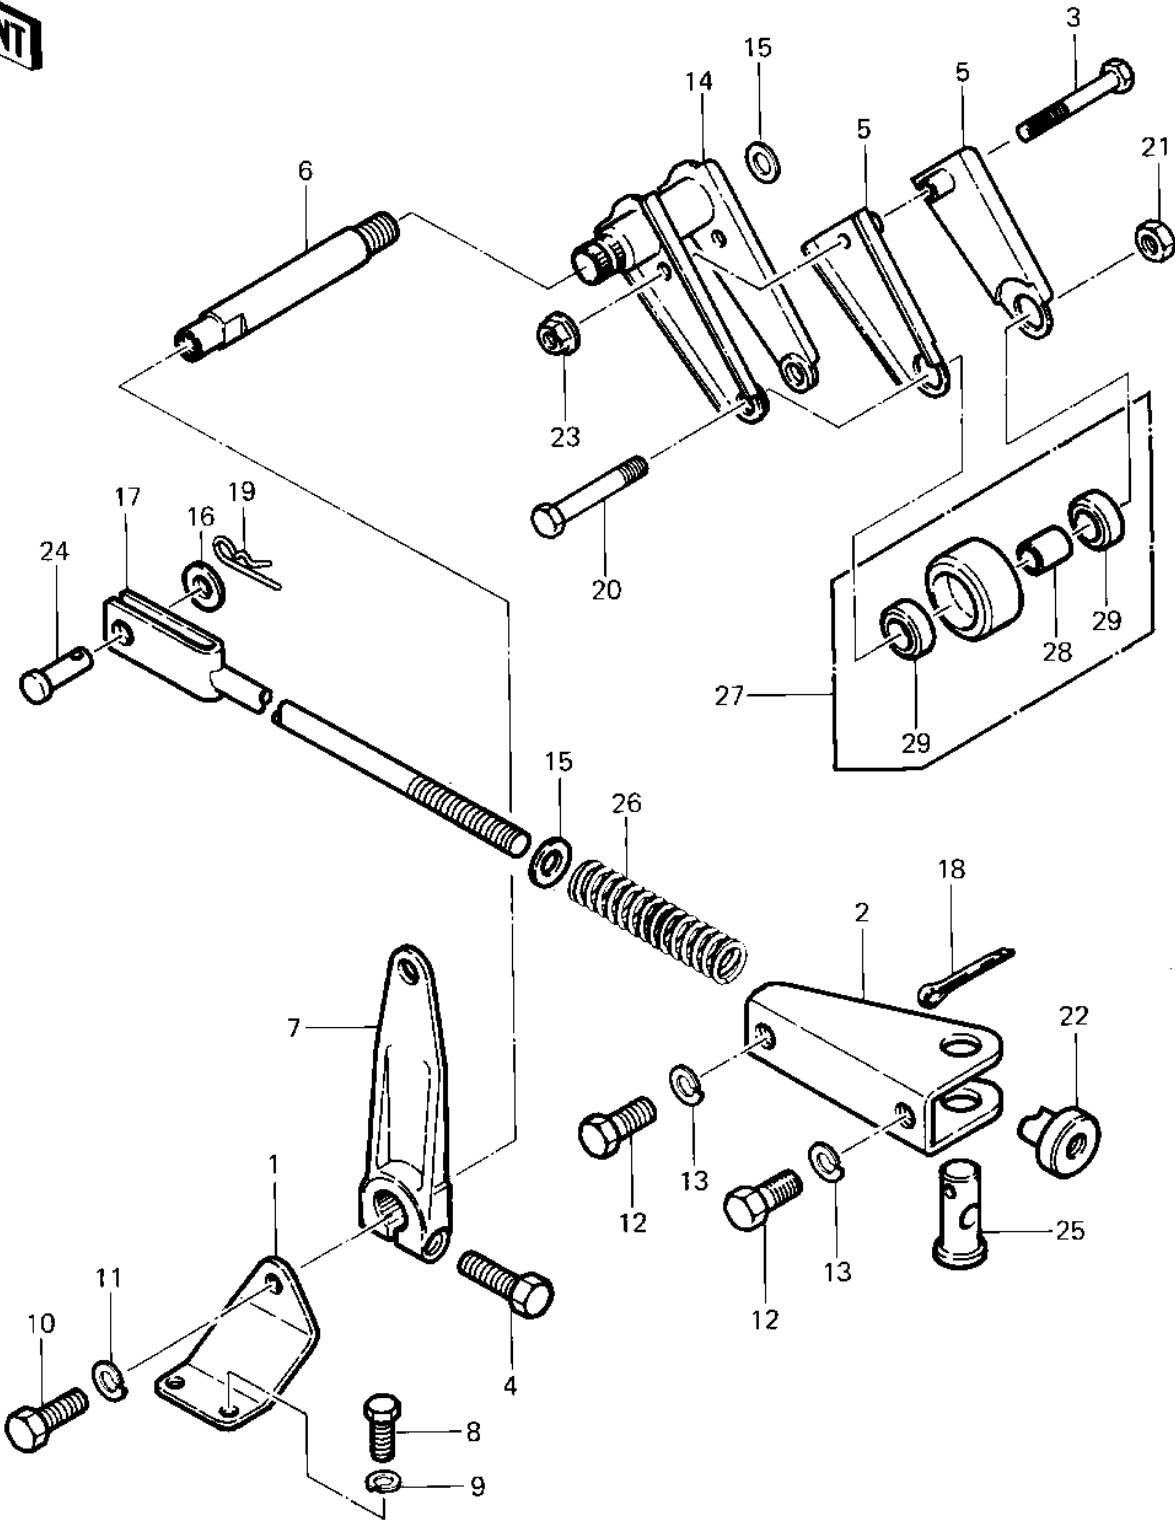

1983 Prairie® 250 PARTS DIAGRAM

CHAIN TENSIONER ('83 C1)

1032-13

1983 Prairie® 250 PARTS LIST

CHAIN TENSIONER ('83 C1)

ITEM NAME	PART NUMBER	QUANTITY
BRACKET,LEVER TENSION (Ref # 1)	11034-4060	1
BRACKET,CHAIN ADJUST (Ref # 2)	11034-4061	1
BOLT-UPSET (Ref # 3)	112G0645	1
BOLT,SMALL UPSET (Ref # 4)	115G0835	1
GUIDE-CHAIN (Ref # 5)	12053-4002	1
SHAFT,L=90 (Ref # 6)	13107-4008	1
LEVER-ARM-TENSIONER S (Ref # 7)	13168-5002	2
BOLT-UPSET 6X14 (Ref # 8)	112B0614	1
WASHER SPRING 6MM (Ref # 9)	461F0600	1
BOLT-SMALL-UPSET,8X16 (Ref # 10)	115G0816	1
WASHER SPRING 8MM (Ref # 11)	461F0800	2
BOLT-SMALL-UPSET,8X18 (Ref # 12)	115G0818	1
WASHER PLAIN 10MM (Ref # 15)	411B1000	1
WASHER PLAIN 12MM (Ref # 16)	411B1200	1
ROD,CHAIN TENSIONER (Ref # 17)	46102-4001	1
PIN,COTTER (Ref # 18)	550D3230	1
PIN,SNAP,12M/M (Ref # 19)	554A1200	1
BOLT,HEX HEAD,8X45 (Ref # 20)	92001-4008	1
NUT,LOCK,8MM (Ref # 21)	92015-1124	1
NUT,BRAKE ROD ADJUSTG (Ref # 22)	92015-4008	1
NUT (Ref # 23)	92019-008	1
PIN,12X22 (Ref # 24)	92043-4004	1
PIN,18X33 (Ref # 25)	92043-4005	1
SPRING,14X20 (Ref # 26)	92081-1287	1
ROLLER,CHAIN ADJUST (Ref # 27)	92122-4004	1
SPACER,CHN GDE ROLLER (Ref # 28)	92027-4007	1
BEARING,BALL (Ref # 29)	92045-1009	1