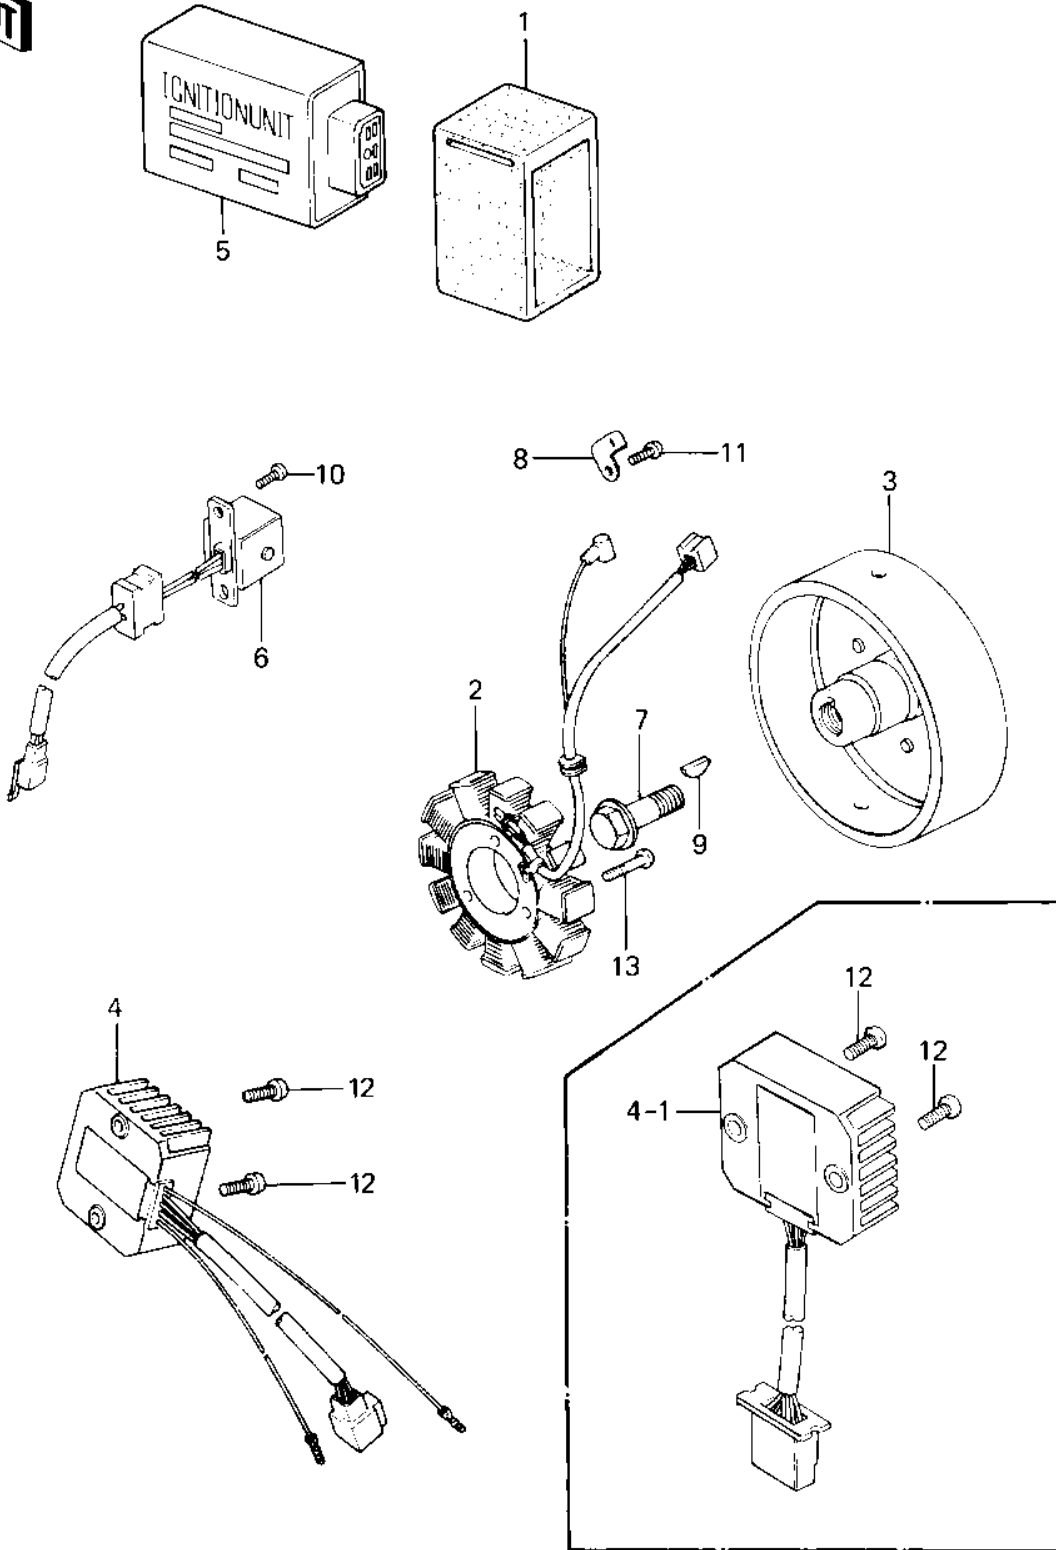

## 1983 Prairie® 250 PARTS DIAGRAM

IGNITION/GENERATOR/REGULATOR ('83 C1)

1036

## 1983 Prairie® 250 PARTS LIST

IGNITION/GENERATOR/REGULATOR ('83 C1)

ITEM NAME	PART NUMBER	QUANTITY
HOLDER (Ref # 1)	13091-1095	1
STATOR ASSY (Ref # 2)	21003-1002	1
ROTOR (Ref # 3)	21007-1106	1
REGULATOR,VOLTAGE (Ref # 4)	21066-1014	1
REGULATOR-VOLTAGE (Ref # 4-1)	21066-1032	1
IGNITER (Ref # 5)	21119-1193	1
COIL-PULSING (Ref # 6)	59026-1018	1
BOLT,10X40 (Ref # 7)	92001-1201	1
CLAMP (Ref # 8)	92037-194	1
WOODRUFF KEY (Ref # 9)	92038-001	1
SCREW PAN HEAD 5X8 (Ref # 10)	220B0508	1
SCREW PAN HEAD 6X8 (Ref # 11)	220B0608	1
SCREW PAN HEAD 6X14 (Ref # 12)	220B0614	1
SCREW PAN HEAD 6X20 (Ref # 13)	220B0620	1