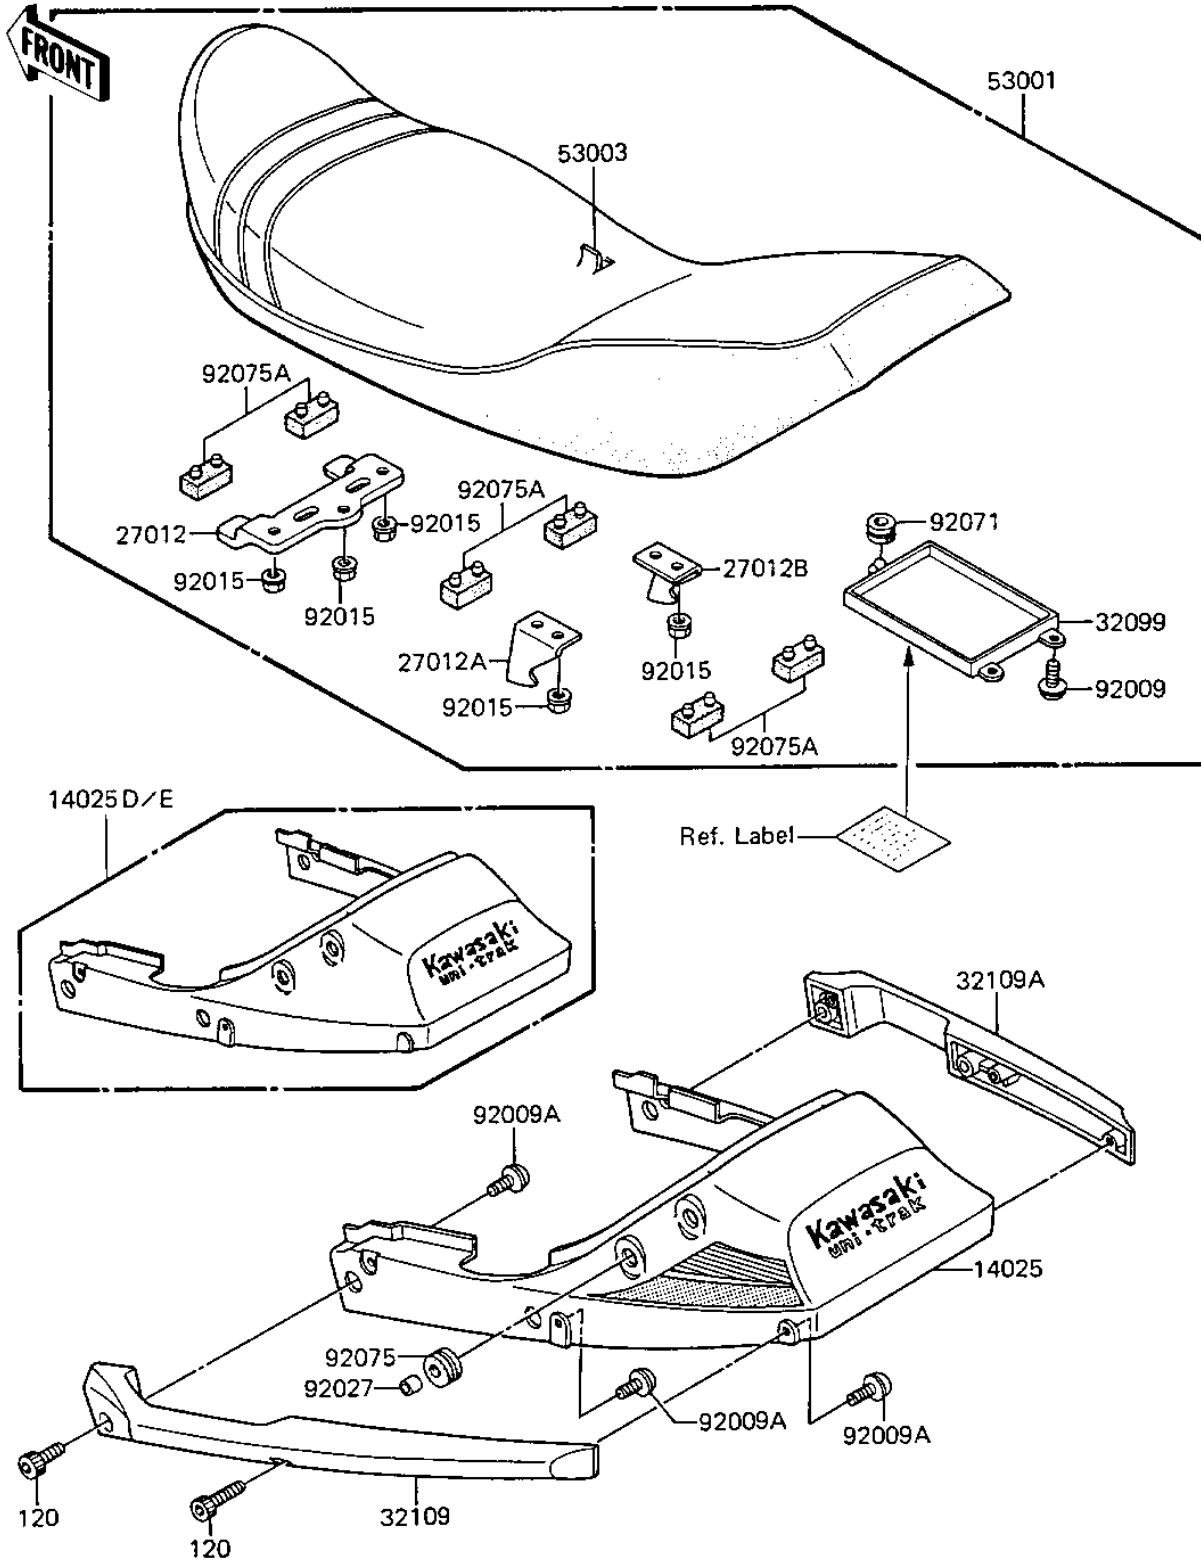

1983 GPz 1100 PARTS DIAGRAM

SEAT/SEAT COVER

F2510-0233

1983 GPz 1100 PARTS LIST

SEAT/SEAT COVER

ITEM NAME	PART NUMBER	QUANTITY
COVER,SEAT,F.RED (Ref # 14025)	14025-5114-B1	1
HOOK,SEAT,FR (Ref # 27012)	27012-1042	1
HOOK,SEAT,RR,LH (Ref # 27012A)	27012-1043	1
HOOK,SEAT,RR,RH (Ref # 27012B)	27012-1044	1
CASE (Ref # 32099)	32099-011	1
GRIP-FRAME,SEAT,LH (Ref # 32109)	32109-1046	1
GRIP-FRAME,SEAT,RH (Ref # 32109A)	32109-1047	1
SEAT-ASSY (Ref # 53001)	53001-1287	1
LEATHER,SEAT (Ref # 53003)	53003-1041	1
SCREW (Ref # 92009)	92009-1043	1
SCREW,SEAT COVER (Ref # 92009A)	92009-1186	1
NUT-6MM (Ref # 92015)	92015-1078	1
COLLAR,6.8X10X8.5 (Ref # 92027)	92027-129	1
GROMMET (Ref # 92071)	92071-056	1
DAMPER RUBBER (Ref # 92075)	92075-1028	1
DAMPER,SEAT,RR (Ref # 92075A)	92075-1276	1
BOLT-SOCKET,8X35,BLAC (Ref # 120)	120S0835	1