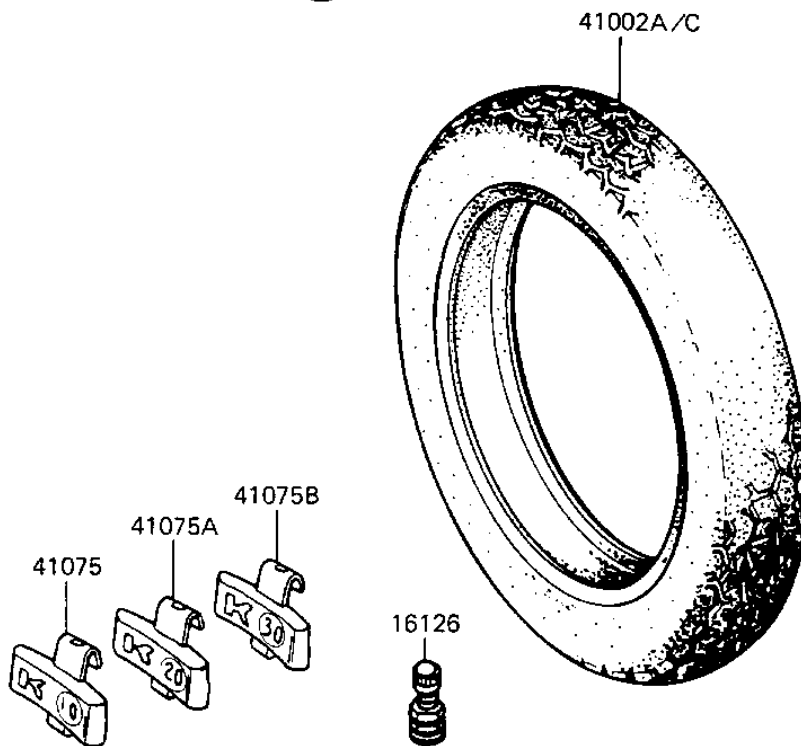

## 1983 GPz 1100 PARTS DIAGRAM

TIRES

F2210-0101

## 1983 GPz 1100 PARTS LIST

### TIRES

ITEM NAME	PART NUMBER	QUANTITY
VALVE (Ref # 16126)	16126-1136	1
TIRE 110/90V18 F11 F (Ref # 41002)	41002-1332	1
TIRE 130/90V17 K127 R (Ref # 41002A)	41002-1333	1
BALANCER-WHEEL,10G (Ref # 41075)	41075-1014	1
BALANCER-WHEEL,20G (Ref # 41075A)	41075-1015	1
BALANCER-WHEEL,30G (Ref # 41075B)	41075-1016	1