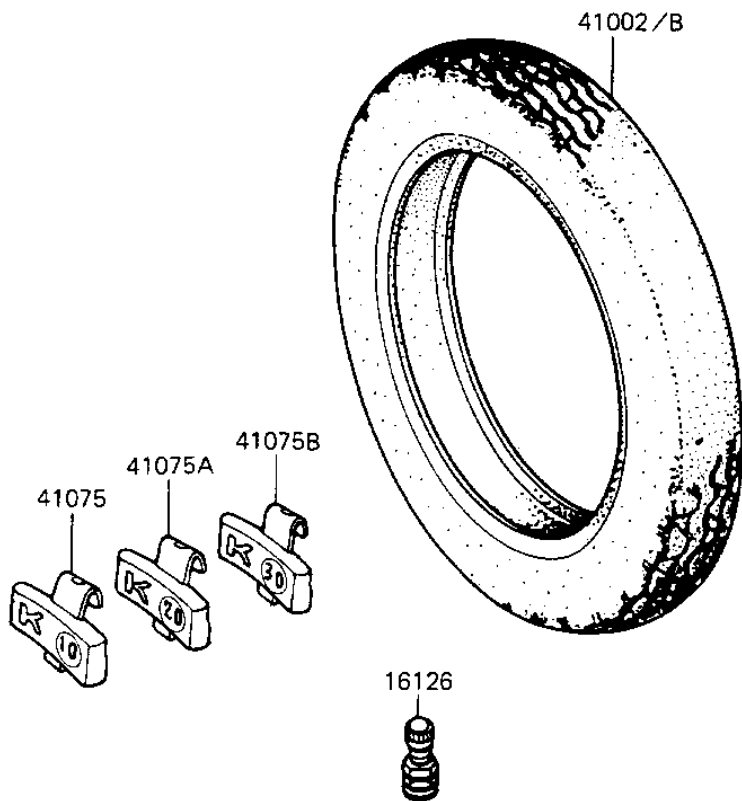

## 1983 GPz 1100 PARTS DIAGRAM

TIRES

F2210-0101

## 1983 GPz 1100 PARTS LIST

### TIRES

ITEM NAME	PART NUMBER	QUANTITY
VALVE (Ref # 16126)	16126-1136	1
TIRE 110/90V18 F11 F (Ref # 41002)	41002-1332	1
TIRE 130/90V17 K127 R (Ref # 41002A)	41002-1333	1
BALANCER-WHEEL,10G (Ref # 41075)	41075-1014	1
BALANCER-WHEEL,20G (Ref # 41075A)	41075-1015	1
BALANCER-WHEEL,30G (Ref # 41075B)	41075-1016	1