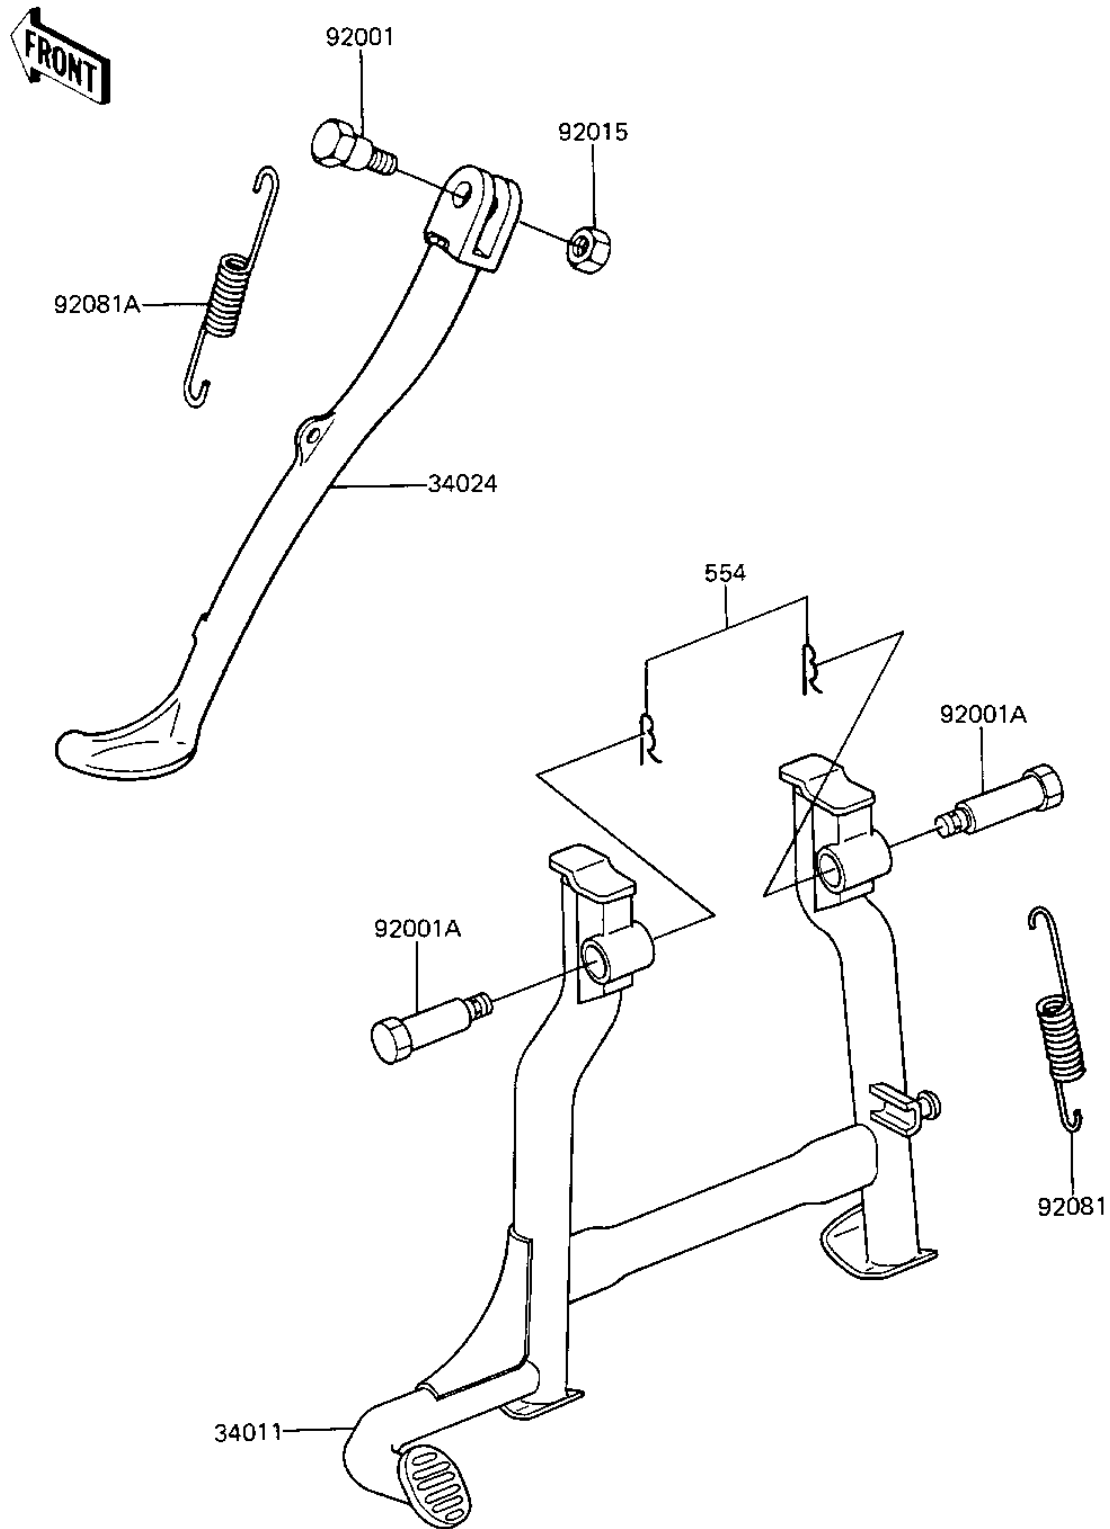

1983 GPz 1100 PARTS DIAGRAM

STANDS

F2190-0169

1983 GPz 1100 PARTS LIST

STANDS

ITEM NAME	PART NUMBER	QUANTITY
STAND-CENTER (Ref # 34011)	34011-1078	1
STAND-SIDE (Ref # 34024)	34024-1097	1
BOLT,8X160,BLACK (Ref # 92001)	92001-1543	1
BOLT,CENTER STAND,10M (Ref # 92001A)	92001-1818	1
NUT,LOCK,10MM,BLACK (Ref # 92015)	92015-1188	1
SPRING,CENTER STAND (Ref # 92081)	92081-1585	1
SPRING,SIDE STAND (Ref # 92081A)	92081-1727	1
PIN-SNAP,10MM (Ref # 554)	554A1000	1