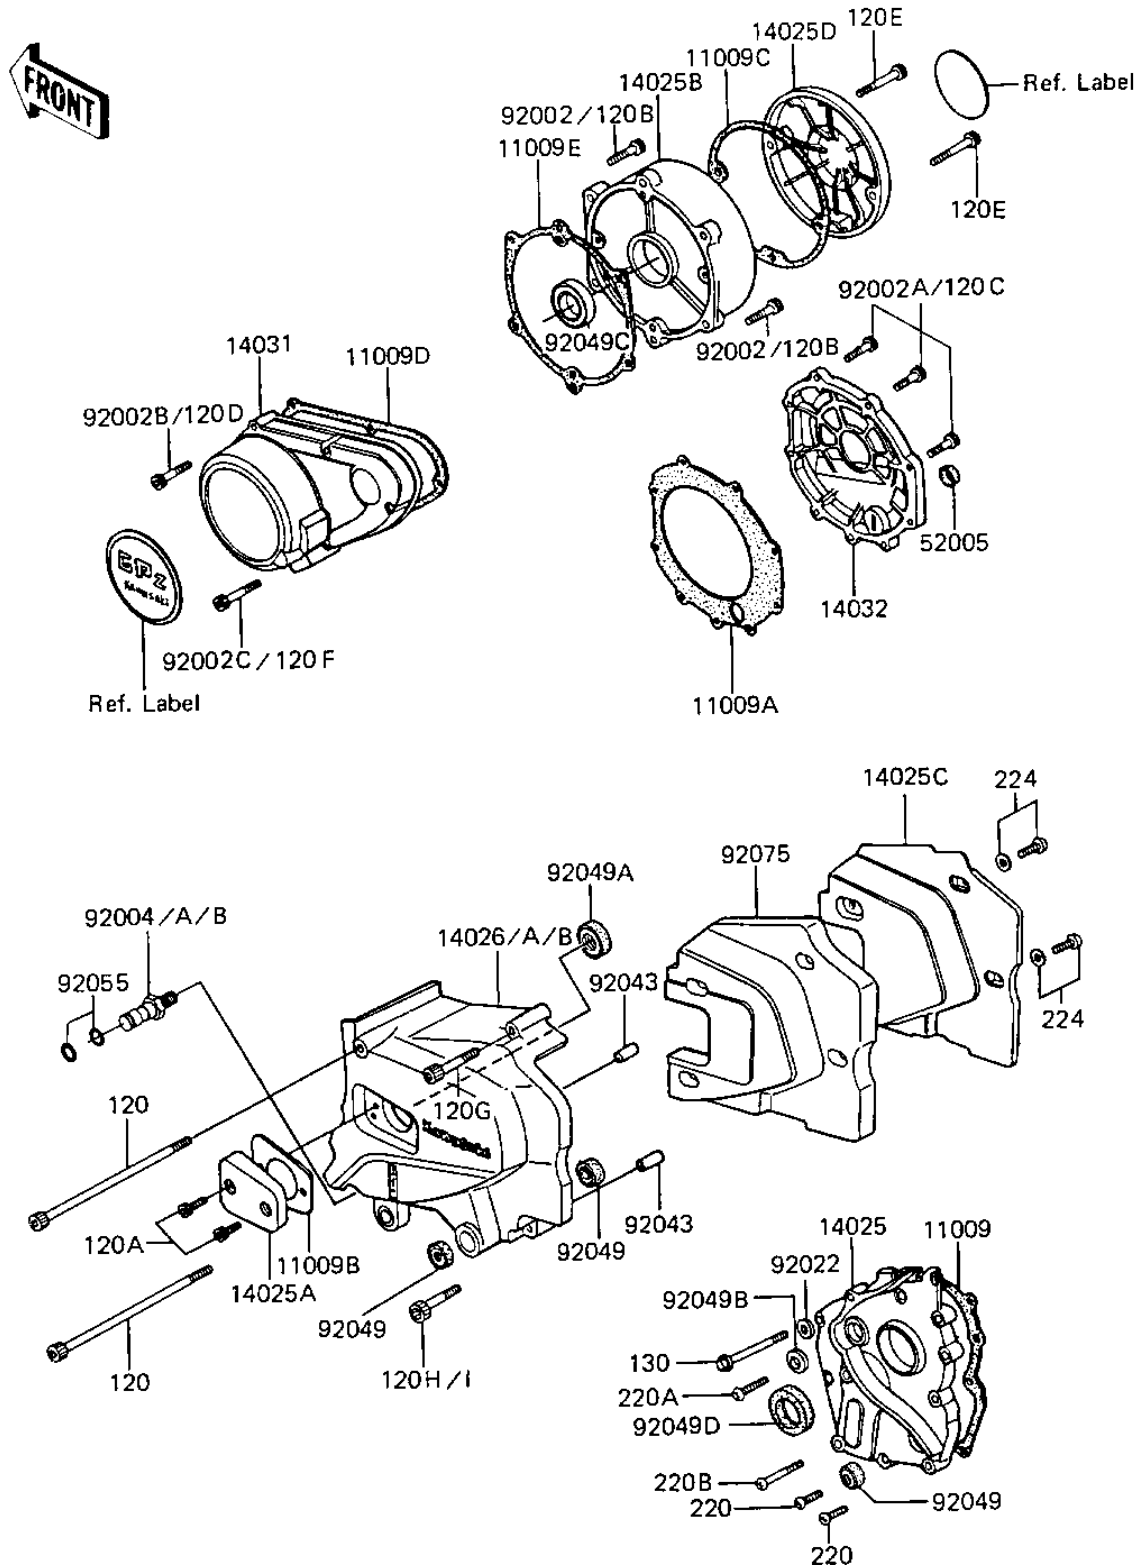

## 1983 GPz 1100 PARTS DIAGRAM

ENGINE COVERS

E1431-0141

## 1983 GPz 1100 PARTS LIST

### ENGINE COVERS

ITEM NAME	PART NUMBER	QUANTITY
GASKET,TRANSMISSION C (Ref # 11009)	11060-1069	1
GASKET,CLUTCH COVER (Ref # 11009A)	11060-1070	1
GASKET,CLUTCH ADJUSTI (Ref # 11009B)	11060-1073	1
GASKET,PULSING COIL C (Ref # 11009C)	11060-1072	1
GASKET,GENERATOR COVE (Ref # 11009D)	11060-1075	1
GASKET,RH ENGINE COVE (Ref # 11009E)	11060-1071	1
COVER,TRANSMISSION (Ref # 14025)	14025-1240	1
COVER,CLUTCH RELEASES (Ref # 14025A)	14025-1409	1
COVER,ENGINE,RH,BLACK (Ref # 14025B)	14025-1609	1
COVER,SOUND ARRESTER (Ref # 14025C)	14025-1638	1
COVER,PULSING COIL,BL (Ref # 14025D)	14025-1671	1
COVER-CHAIN,BLACK (Ref # 14026)	14026-1105	2
COVER-GENERATOR,BLACK (Ref # 14031)	14031-1117	1
COVER-CLUTCH,BLACK (Ref # 14032)	14032-1112	1
GAUGE,OIL LEVEL (Ref # 52005)	52005-1009	1
STUD,CHANGE PEDAL PIV (Ref # 92004)	92004-1034	1
STUD,CHANGE PEDAL PIV (Ref # 92004A)	92004-1107	1
WASHER OIL PUMP BANJO (Ref # 92022)	92022-077	1
PIN-DOWEL (Ref # 92043)	92042-007	1
OIL SEAL SB12205 (Ref # 92049)	92049-004	1
OIL SEAL,CLUTCH RELES (Ref # 92049A)	92049-1003	1
OIL SEAL,SD-8187 (Ref # 92049B)	92049-1017	1
OIL SEAL,SC32487 (Ref # 92049C)	92049-1033	1
SEAL-OIL (Ref # 92049D)	92049-1070	1
DAMPER,SOUND (Ref # 92075)	92075-1444	1
BOLT-SOCKET,6X125,BLA (Ref # 120)	120S06125	1
BOLT-SOCKET,6X14,BLAC (Ref # 120A)	120S0614	1
BOLT,SOCKET,6X22 (Ref # 120B)	92002-1326	1
BOLT,SOCKET,6X25,BLAC (Ref # 120C)	120S0625	1

### ENGINE COVERS

ITEM NAME	PART NUMBER	QUANTITY
BOLT,SOCKET,6X30,BLAC (Ref # 120D)	120S0630	1
BOLT-SOCKET,6X35,BLAC (Ref # 120E)	120S0635	1
BOLT-SOCKET,6X40 (Ref # 120F)	120S0640	1
BOLT-SOCKET,6X70,BLAC (Ref # 120G)	120S0670	1
BOLT-SOCKET,6X80,BLAC (Ref # 120I)	120S0680	1
BOLT,FLANGED,6X55 (Ref # 130)	130G0655	1
SCREW PAN HEAD 6X20 (Ref # 220)	220B0620	1
SCREW PAN HEAD 6X28 (Ref # 220A)	220B0628	1
SCREW PAN HEAD 6X40 (Ref # 220B)	220B0640	1
SCREW-PAN-WP-CROS (Ref # 224)	224B0612	1