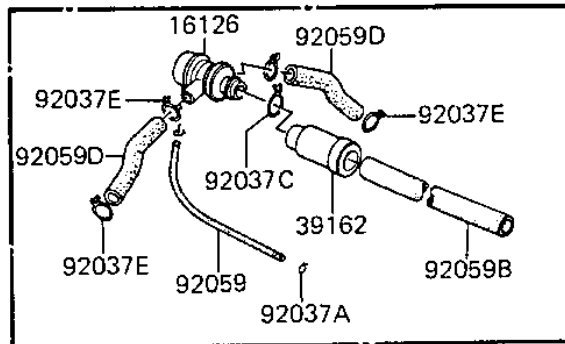

## 1983 GPz 1100 PARTS DIAGRAM

AIR CLEANER

E1130-0146

### AIR CLEANER

ITEM NAME	PART NUMBER	QUANTITY
GASKET,SILENCER,INTAK (Ref # 11009)	11009-1331	1
CASE-AIR FILTER (Ref # 11011)	11011-1135	1
CAP,AIR FILTER (Ref # 11012)	11012-1288	1
ELEMENT-AIR FILTER (Ref # 11013)	11013-1074	1
BRACKET-A,AIR FILTER (Ref # 11036)	11036-1942	1
BRACKET-A,AIR FILTER (Ref # 11036A)	11036-1943	1
BRACKET,INTAKE SLNCR (Ref # 11043)	11043-1220	1
COV,INTK SILENCER,LH (Ref # 14025)	14025-1767	1
COV,INTK SILENCER,RH (Ref # 14025A)	14025-1768	1
FILTER,INTAKE DUCT (Ref # 14043)	14043-1013	1
DUCT,AIR FILTER CASE (Ref # 14073)	14073-1103	1
DUCT,THROTTLE VALVE (Ref # 14073A)	14073-1104	1
VALVE ASSY,AIR SWITCH (Ref # 16126)	16126-1014	1
SILENCER (Ref # 39162)	39162-1003	1
SILENCER-INTAKE (Ref # 39162A)	39162-1010	1
SILENCER-INTAKE (Canada) (Ref # 39162B)	39162-1011	1
SILENCER-INTAKE (Ref # 39162C)	39162-1052	1
SCREW,5X12 (Ref # 92009)	92009-1051	1
SCREW,TAPPING,5X12,BL (Ref # 92009A)	92009-1138	1
COLLAR (Ref # 92027)	92027-1081	1
CLAMP FUEL PIPE (Ref # 92037)	92037-010	1
CLAMP-PIPE (Ref # 92037A)	92037-072	1
CLAMP (Ref # 92037B)	92037-1076	2
CLAMP,OVER FLOW PIPE (Ref # 92037D)	92037-134	1
CLAMP,BREATHER TUBE (Ref # 92037E)	92037-213	1
TUBE,VACUUM,LONG (Ref # 92059)	92059-1162	1
TUBE,AIR FILTER BLEED (Ref # 92059A)	92059-1164	1
TUBE,14X20X290 (Ref # 92059B)	92059-1281	1
TUBE,INTAKE SILENCER (Ref # 92059C)	92059-1282	1

### AIR CLEANER

ITEM NAME	PART NUMBER	QUANTITY
TUBE,14X20X74.5 (Ref # 92059D)	92059-1307	1
TUBE,RUBBER,3X8X10 (Ref # 92059E)	92059-1309	1
PLUG,DRAIN,AIR FILTER (Ref # 92066)	92066-1121	1
GROMMET,AIR FILTER (Ref # 92071)	92071-1112	1
DAMPER,INTAKE COVER (Ref # 92075)	92075-1573	1
BOLT,FLANGED,6X10 (Ref # 130)	130B0610	1
UNAVAILABLE IN PRICE BOOK (Ref # 220)	220B610	1
SCREW-PAN-WP-CROS (Ref # 224)	224B0612	1
TUBE-RUBBER 5X400 (Ref # 702)	702A05400	2