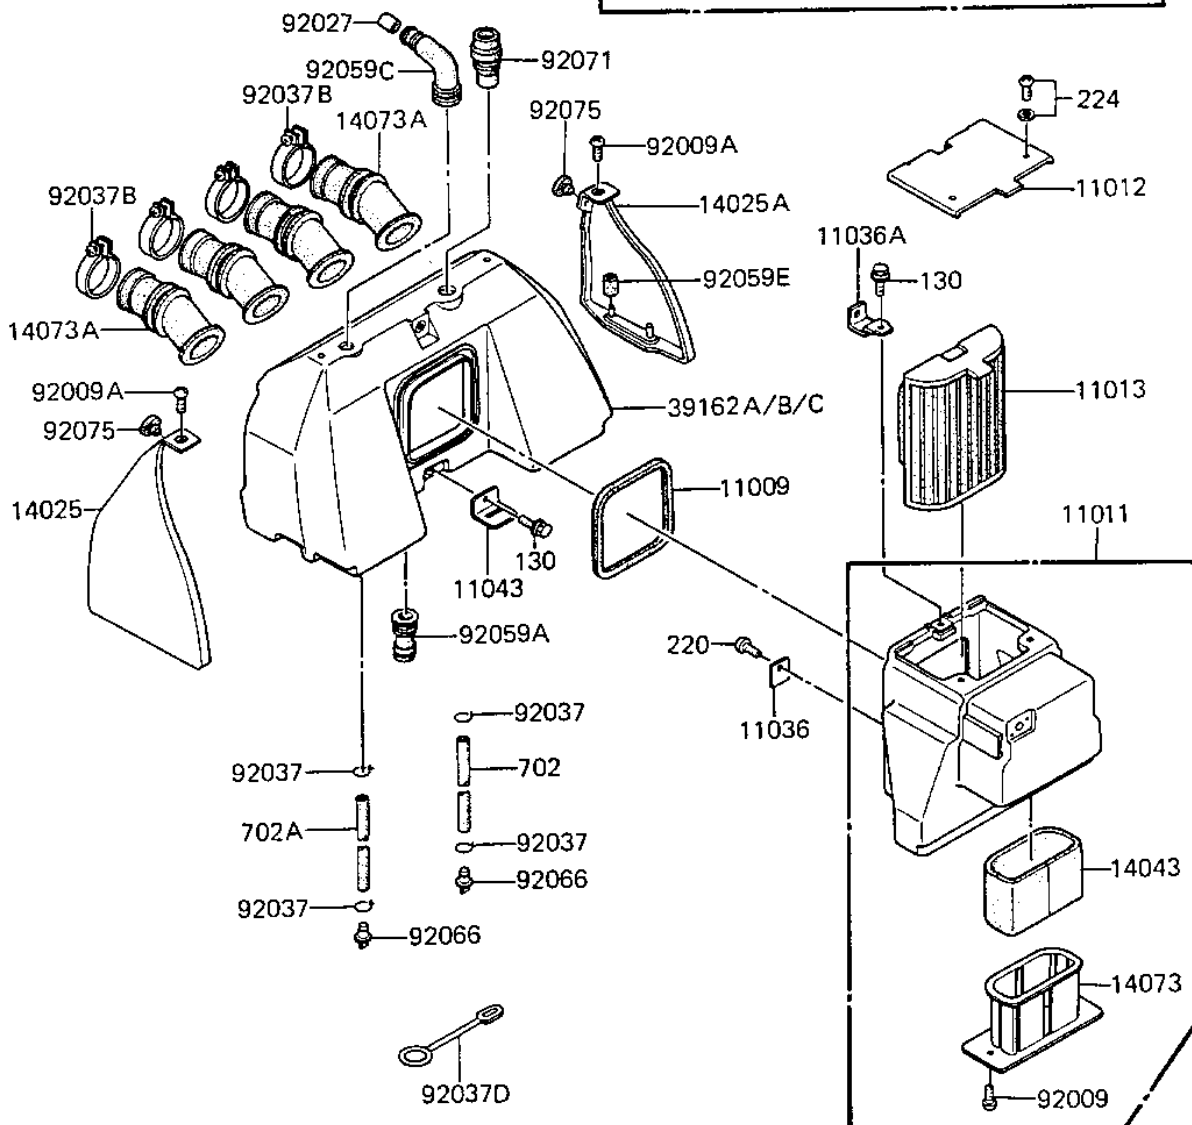

## 1983 GPz 1100 PARTS DIAGRAM

AIR CLEANER

E1130-0146

## 1983 GPz 1100 PARTS LIST

### AIR CLEANER

ITEM NAME	PART NUMBER	QUANTITY
GASKET,SILENCER,INTAK (Ref # 11009)	11009-1331	1
CASE-AIR FILTER (Ref # 11011)	11011-1135	1
CAP,AIR FILTER (Ref # 11012)	11012-1288	1
ELEMENT-AIR FILTER (Ref # 11013)	11013-1074	1
BRACKET-A,AIR FILTER (Ref # 11036)	11036-1942	1
BRACKET-A,AIR FILTER (Ref # 11036A)	11036-1943	1
BRACKET,INTAKE SLNCR (Ref # 11043)	11043-1220	1
COV,INTK SILENCER,LH (Ref # 14025)	14025-1767	1
COV,INTK SILENCER,RH (Ref # 14025A)	14025-1768	1
FILTER,INTAKE DUCT (Ref # 14043)	14043-1013	1
DUCT,AIR FILTER CASE (Ref # 14073)	14073-1103	1
DUCT,THROTTLE VALVE (Ref # 14073A)	14073-1104	1
VALVE ASSY,AIR SWITCH (Ref # 16126)	16126-1014	1
SILENCER (Ref # 39162)	39162-1003	1
SILENCER-INTAKE (Ref # 39162A)	39162-1010	1
SILENCER-INTAKE (Canada) (Ref # 39162B)	39162-1011	1
SILENCER-INTAKE (Ref # 39162C)	39162-1052	1
SCREW,5X12 (Ref # 92009)	92009-1051	1
SCREW,TAPPING,5X12,BL (Ref # 92009A)	92009-1138	1
COLLAR (Ref # 92027)	92027-1081	1
CLAMP FUEL PIPE (Ref # 92037)	92037-010	1
CLAMP-PIPE (Ref # 92037A)	92037-072	1
CLAMP (Ref # 92037B)	92037-1076	2
CLAMP,OVER FLOW PIPE (Ref # 92037D)	92037-134	1
CLAMP,BREATHER TUBE (Ref # 92037E)	92037-213	1
TUBE,VACUUM,LONG (Ref # 92059)	92059-1162	1
TUBE,AIR FILTER BLEED (Ref # 92059A)	92059-1164	1
TUBE,14X20X290 (Ref # 92059B)	92059-1281	1
TUBE,INTAKE SILENCER (Ref # 92059C)	92059-1282	1

### AIR CLEANER

ITEM NAME	PART NUMBER	QUANTITY
TUBE,14X20X74.5 (Ref # 92059D)	92059-1307	1
TUBE,RUBBER,3X8X10 (Ref # 92059E)	92059-1309	1
PLUG,DRAIN,AIR FILTER (Ref # 92066)	92066-1121	1
GROMMET,AIR FILTER (Ref # 92071)	92071-1112	1
DAMPER,INTAKE COVER (Ref # 92075)	92075-1573	1
BOLT,FLANGED,6X10 (Ref # 130)	130B0610	1
UNAVAILABLE IN PRICE BOOK (Ref # 220)	220B610	1
SCREW-PAN-WP-CROS (Ref # 224)	224B0612	1
TUBE-RUBBER 5X400 (Ref # 702)	702A05400	2