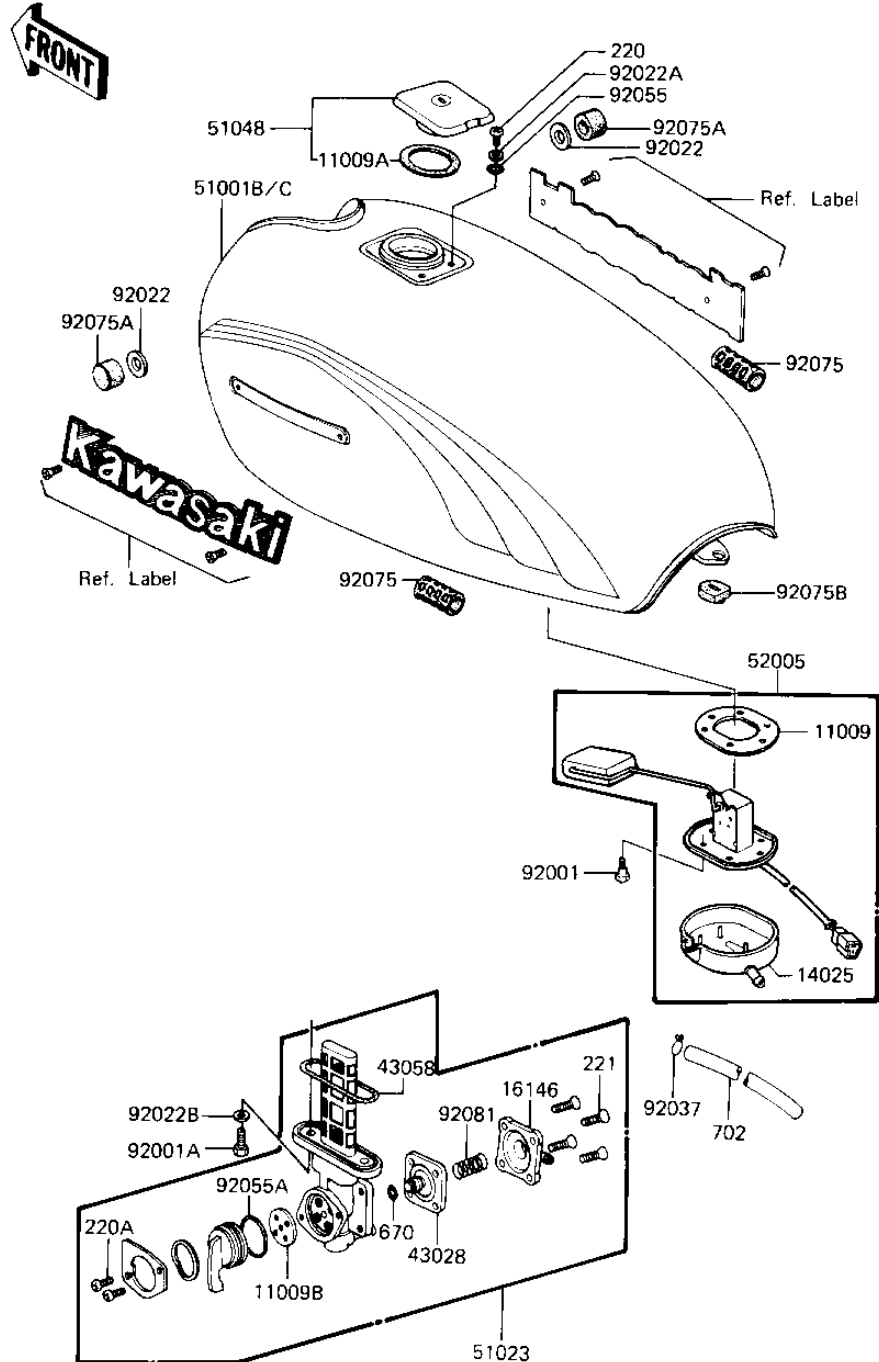

1983 1100 LTD Shaft PARTS DIAGRAM

FUEL TANK

F2410-0161

1983 1100 LTD Shaft PARTS LIST

FUEL TANK

ITEM NAME	PART NUMBER	QUANTITY
GASKET (Ref # 11009)	11009-1037	1
GASKET,FUEL TANK CAP (Ref # 11009A)	11009-1051	1
GASKET,TAP VALVE (Ref # 11009B)	11009-1194	1
COVER,FUEL GAUGE (Ref # 14025)	14024-1434	1
COVER ASSY,TAP (Ref # 16146)	16146-1005	1
DIAPHRAGM ASSY,TAP (Ref # 43028)	43028-1015	1
"O" RING (Ref # 43058)	51039-010	1
TANK-COMP-FUEL,L.M.RE (Ref # 51001B)	51001-5247-E2	1
TANK-COMP-FUEL,EBONY (Ref # 51001C)	51001-5247-H8	1
TAP-ASSY,FUEL (Ref # 51023)	51023-1039	1
CAP ASSY TANK (Ref # 51048)	51048-1018	1
GAUGE,FUEL (Ref # 52005)	52005-1027	1
BOLT,FUEL GAUGE FIT (Ref # 92001)	92001-1069	1
BOLT,6X20,FUEL TAP (Ref # 92001A)	92001-1091	1
WASHER-PL-10.5X26X2.3 (Ref # 92022)	92022-044	1
WASHER,PLAIN (Ref # 92022A)	92022-1038	1
WASHER-PLAIN (Ref # 92022B)	92022-183	1
CLAMP,CHAIN OILER (Ref # 92037)	92037-147	1
"O" RING (Ref # 92055)	92055-1023	1
"O" RING,TAP LEVER (Ref # 92055A)	92055-1027	1
DAMPER RUBBER (Ref # 92075)	92075-084	1
DAMPER RUBBER,FL TANK (Ref # 92075A)	92075-125	1
DAMPER RUBBER FUEL TA (Ref # 92075B)	92075-295	1
SPRING,TAP (Ref # 92081)	92081-1171	1
SCREW PAN HEAD 5X10 (Ref # 220)	220B0510	1
SCREW-PAN-CROS (Ref # 220A)	220C0308	1
SCREW-CSK-CROS,4X14 (Ref # 221)	221B0414	1
"O" RING,4MM (Ref # 670)	670B1504	1
TUBE-BREATHER (BULK) (Ref # 702)	702A071000	1