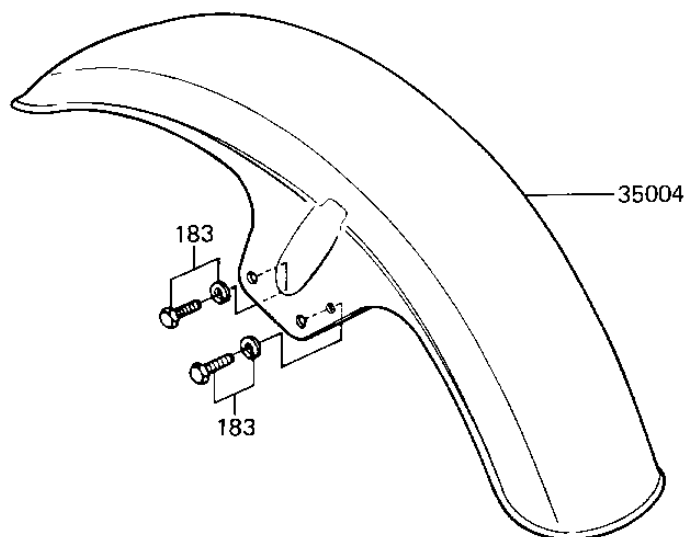

1983 1100 LTD Shaft PARTS DIAGRAM

FENDERS

1983 1100 LTD Shaft PARTS LIST

FENDERS

ITEM NAME	PART NUMBER	QUANTITY
FENDER-FR (Ref # 35004)	35004-1047	1
FENDER-RR (Ref # 35022)	35022-1059	1
FENDER-RR (Ref # 35022A)	35022-1079	1
GROMMET HARNESS 10MM (Ref # 92071)	92071-019	1
BOLT-UPSET-WS-SMALL (Ref # 183)	183B0816	1
BOLT 6X14 (Ref # 187)	187B0614	1
BOLT-UPSET-WSP (Ref # 187A)	187B0618	1