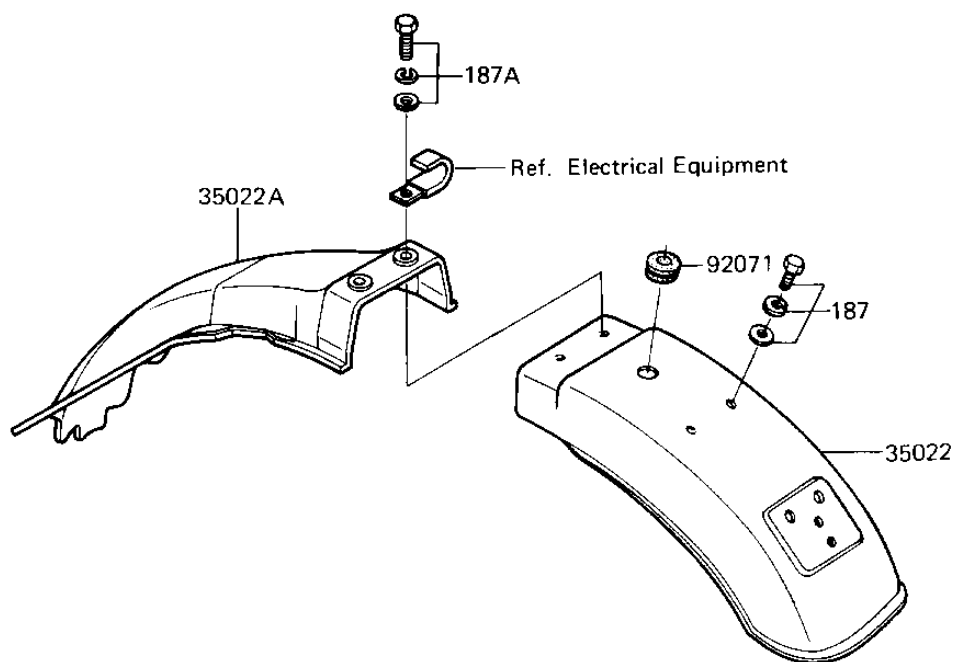

1983 1100 LTD Shaft PARTS DIAGRAM

FENDERS

1983 1100 LTD Shaft PARTS LIST

FENDERS

ITEM NAME	PART NUMBER	QUANTITY
FENDER-FR (Ref # 35004)	35004-1047	1
FENDER-RR (Ref # 35022)	35022-1059	1
FENDER-RR (Ref # 35022A)	35022-1079	1
GROMMET HARNESS 10MM (Ref # 92071)	92071-019	1
BOLT-UPSET-WS-SMALL (Ref # 183)	183B0816	1
BOLT 6X14 (Ref # 187)	187B0614	1
BOLT-UPSET-WSP (Ref # 187A)	187B0618	1