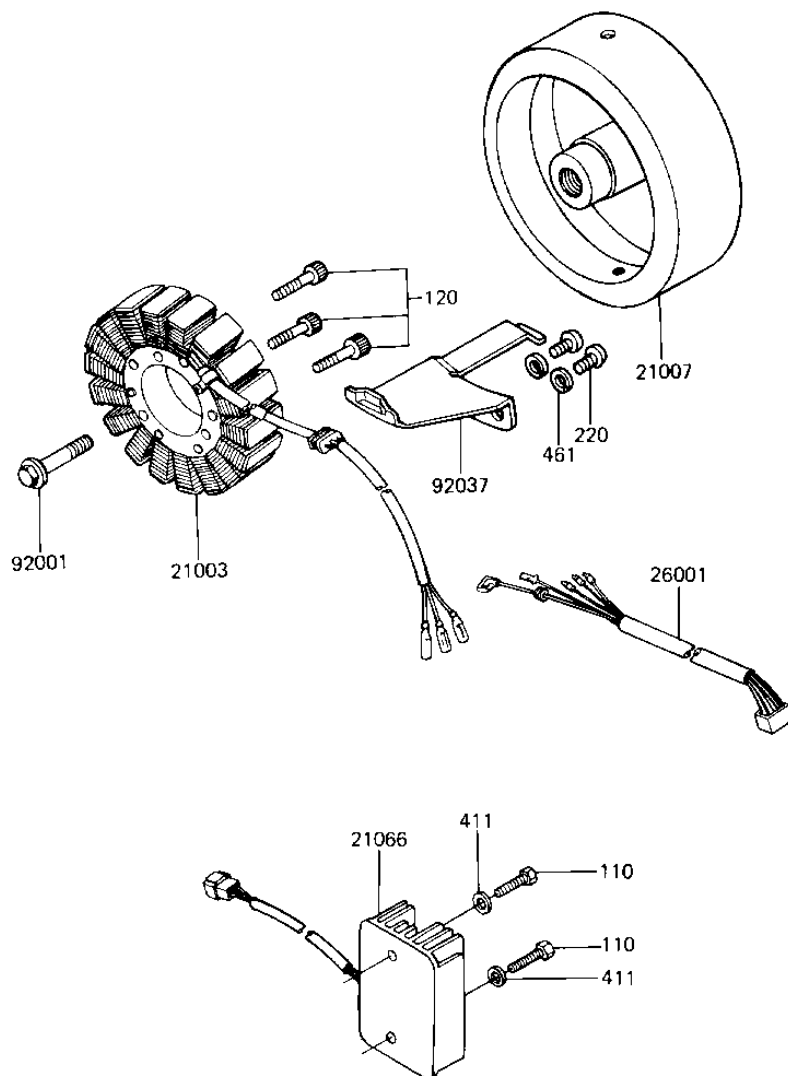

1983 1100 LTD Shaft PARTS DIAGRAM

GENERATOR/REGULATOR

E1810-0012

1983 1100 LTD Shaft PARTS LIST

GENERATOR/REGULATOR

ITEM NAME	PART NUMBER	QUANTITY
STATOR (Ref # 21003)	21003-1040	1
ROTOR (Ref # 21007)	21007-1036	1
REGULATOR-VOLTAGE (Ref # 21066)	21066-1018	1
HARNESS,GENERATOR (Ref # 26001)	26001-1224	1
BOLT,12X40 (Ref # 92001)	92001-1146	1
CLAMP (Ref # 92037)	92037-1214	1
BOLT-UPSET 6X14 (Ref # 110)	112B0614	1
BOLT,SOCKET,6X30 (Ref # 120)	120P0630	1
SCREW PAN HEAD 5X12 (Ref # 220)	220B0512	1
WASHER PLAIN 6MM (Ref # 411)	411B0600	1
WASHER SPRING 5MM (Ref # 461)	461F0500	1