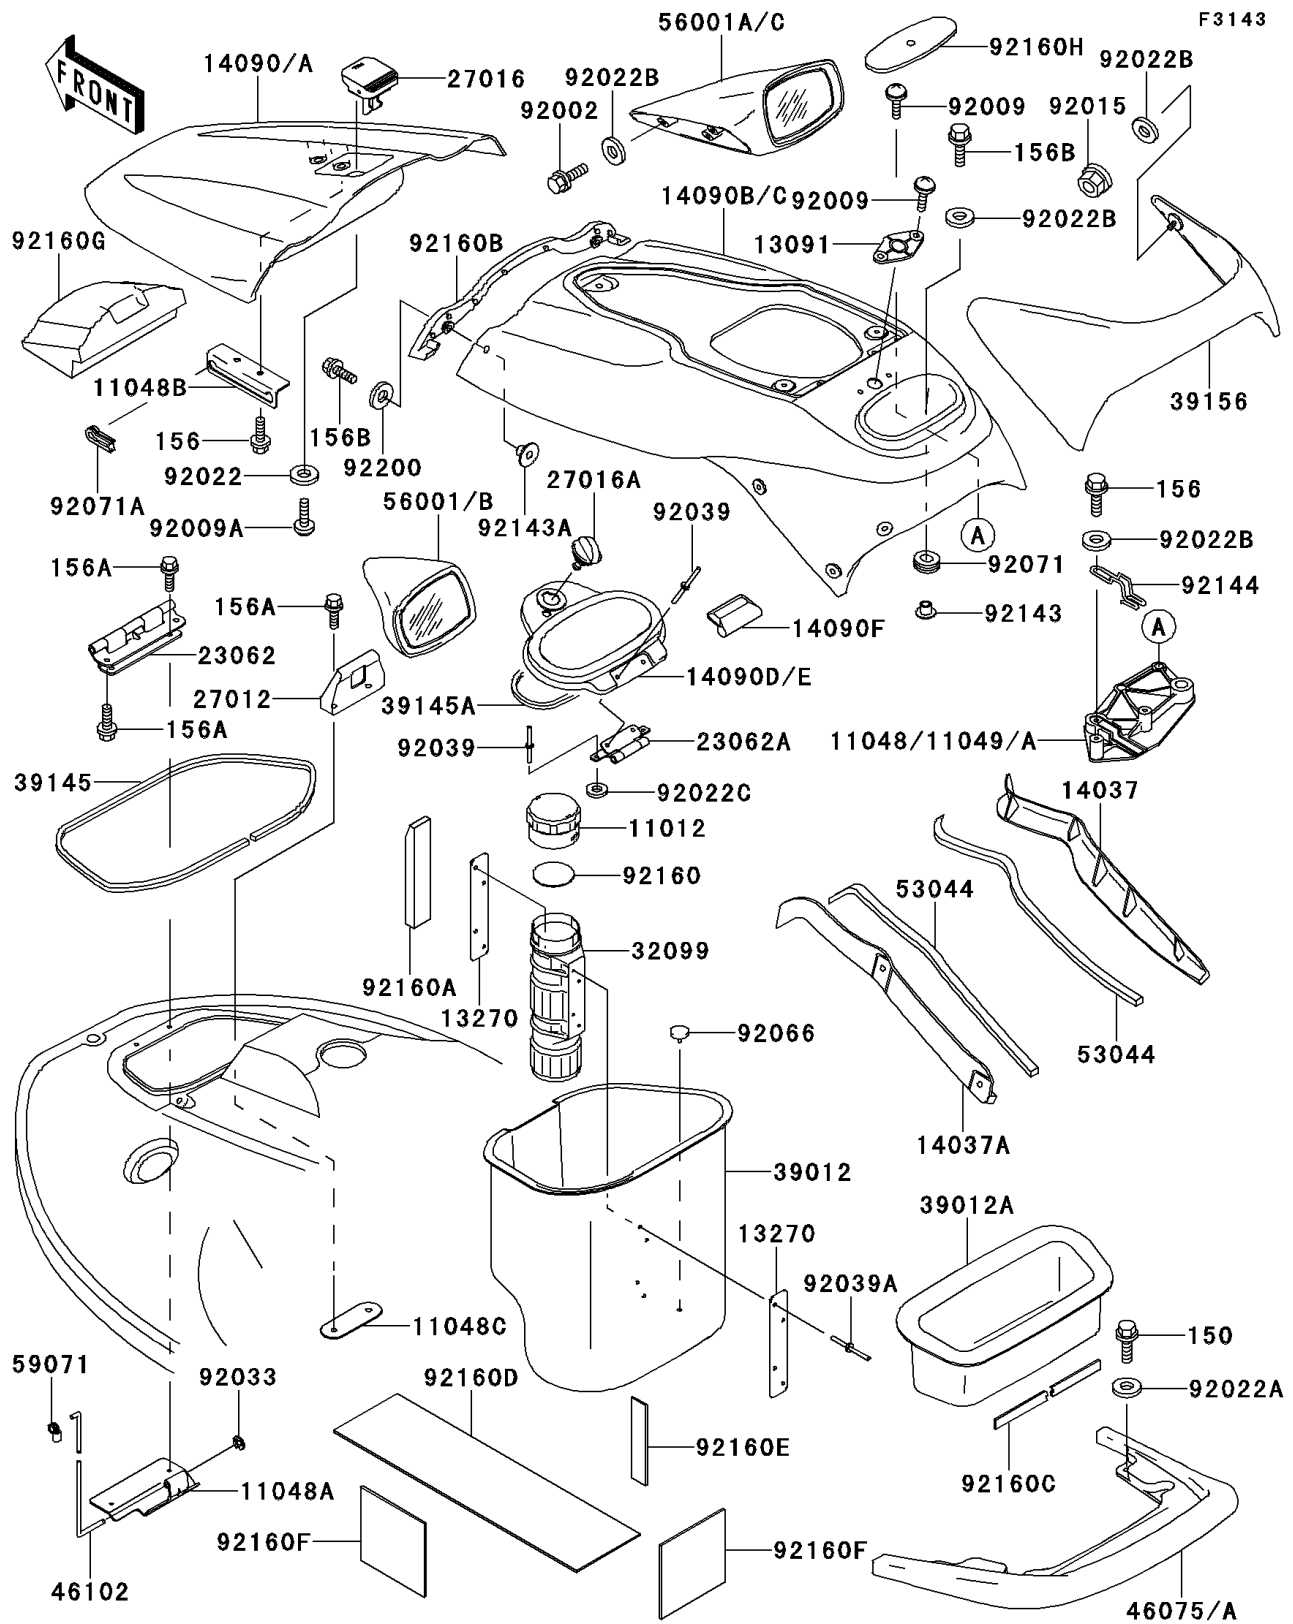

1995 JET SKI® 750 ZXi PARTS DIAGRAM

Hull Fittings

1995 JET SKI® 750 ZXi PARTS LIST

Hull Fittings

ITEM NAME	PART NUMBER	QUANTITY
CAP,FIRE EXTINGUISHER (Ref # 11012)	11012-3766	1
BRACKET,FUEL TAP (Ref # 11048)	11048-3764	1
BRACKET,HATCH COVER (Ref # 11048A)	11048-3776	1
BRACKET,HATCH COVER (Ref # 11048B)	11048-3777	1
BRACKET,HATCH COVER LOCK (Ref # 11048C)	11048-3778	1
BRACKET,FUEL TAP (Ref # 11049A)	11049-3714	1
HOLDER,LOCK (Ref # 13091)	13091-3789	1
PLATE,FIRE EXTINGUISHER (Ref # 13270)	13270-3729	1
SCREEN,HANDLE COVER,RH (Ref # 14037)	14037-3705	1
SCREEN,HANDLE COVER,LH (Ref # 14037A)	14037-3706	1
COVER,HATCH,P.BLUE (Ref # 14090A)	14090-3747-5U	1
COVER,HANDLE,P.BLUE (Ref # 14090C)	14090-3748-5U	1
COVER,CENTER STORAGE,P.BLUE (Ref # 14090E)	14090-3757-5U	1
COVER,STORAGE HINGE,GRAY (Ref # 14090F)	14090-3763-RA	1
BRACKET-COMP,HATCH COVER (Ref # 23062)	23062-3711	1
BRACKET-COMP,STORAGE HINGE (Ref # 23062A)	23062-3713	1
HOOK,HATCH COVER LOCK (Ref # 27012)	27012-3778	1
LOCK-ASSY,HATCH COVER (Ref # 27016)	27016-3721	1
LOCK-ASSY,STORAGE COVER (Ref # 27016A)	27016-3732	1
CASE,FIRE EXTINGUISHER (Ref # 32099)	32099-3769	1
CASE-STORAGE,FR (Ref # 39012)	39012-3713	1
CASE-STORAGE,TOOL CASE (Ref # 39012A)	39012-3714	1
TRIM-SEAL (Ref # 39145)	39145-3743	1
TRIM-SEAL,L=450 (Ref # 39145A)	39145-3744	1
PAD,KNEE,J.S.VIOLET (Ref # 39156)	39156-3782-PJ	1
GRIP,TAIL,P.BLUE (Ref # 46075A)	46075-3736-61	1
ROD,HATCH COVER STOPPER (Ref # 46102)	46102-3722	1
TRIM,L=385 (Ref # 53044)	53044-1255	1
MIRROR-ASSY,LH,P.BLUE (Ref # 56001)	56001-3703-61	1