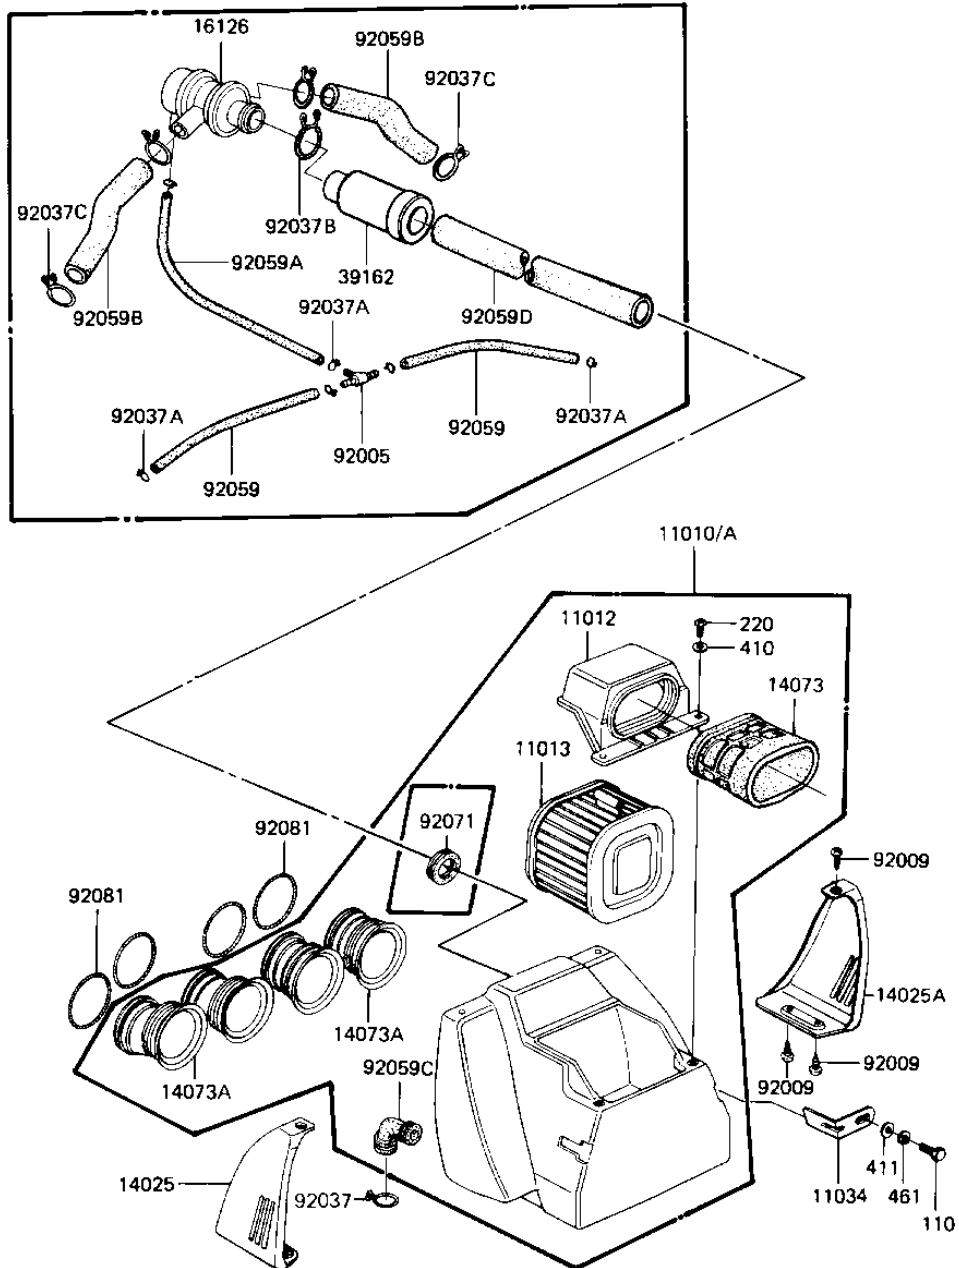

## 1983 1100 LTD Shaft PARTS DIAGRAM

AIR CLEANER

E1130-0024

## 1983 1100 LTD Shaft PARTS LIST

### AIR CLEANER

ITEM NAME	PART NUMBER	QUANTITY
FILTER-ASSY-AIR (Canada) (Ref # 11010)	11010-1115	1
FILTER-ASSY-AIR (Ref # 11010A)	11010-1143	1
CAP,AIR FILTER (Ref # 11012)	11012-1167	1
ELEMENT,AIR CLNR (Ref # 11013)	11013-1037	1
BRACKET,AIR CLEANER (Ref # 11034)	32070-038	1
COVER,AIR FILTER,LH (Ref # 14025)	14025-1263	1
COVER,AIR FILTER,RH (Ref # 14025A)	14025-1264	1
DUCT,AIR FILTER,INTAK (Ref # 14073)	14073-1049	1
DUCT,AIR FILTER,OUTLE (Ref # 14073A)	14073-1055	1
VALVE ASSY,AIR SWITCH (Ref # 16126)	16126-1014	1
SILENCER (Ref # 39162)	39162-1003	1
FITTING,TUBE (Ref # 92005)	92005-1017	1
SCREW,TAPPING,5X12 (Ref # 92009)	92009-1105	1
CLAMP BREATHER PIPE (Ref # 92037)	92037-028	1
CLAMP-PIPE (Ref # 92037A)	92037-072	1
CLAMP (Ref # 92037B)	92037-1076	1
CLAMP,BREATHER TUBE (Ref # 92037C)	92037-213	1
TUBE,VACUUM,LONG (Ref # 92059)	92059-1162	2
TUBE,14X20X89 (Ref # 92059B)	92059-1155	1
TUBE,AIR FILTER BLEED (Ref # 92059C)	92059-1170	1
TUBE,14X20X340 (Ref # 92059D)	92059-1171	1
GROMMET,AIR FILTER (Ref # 92071)	92071-1042	1
SPRING,COIL,BLACK (Ref # 92081)	92081-1457	1
BOLT-UPSET,6X12 (Ref # 110)	112G0612	1
SCREW PAN HEAD 6X12 (Ref # 220)	220B0612	1
WASHER PLAIN 6MM (Ref # 410)	410B0600	1
WASHER PLAIN 6MM (Ref # 411)	411B0600	1
WASHER SPRING 6MM (Ref # 461)	461F0600	1