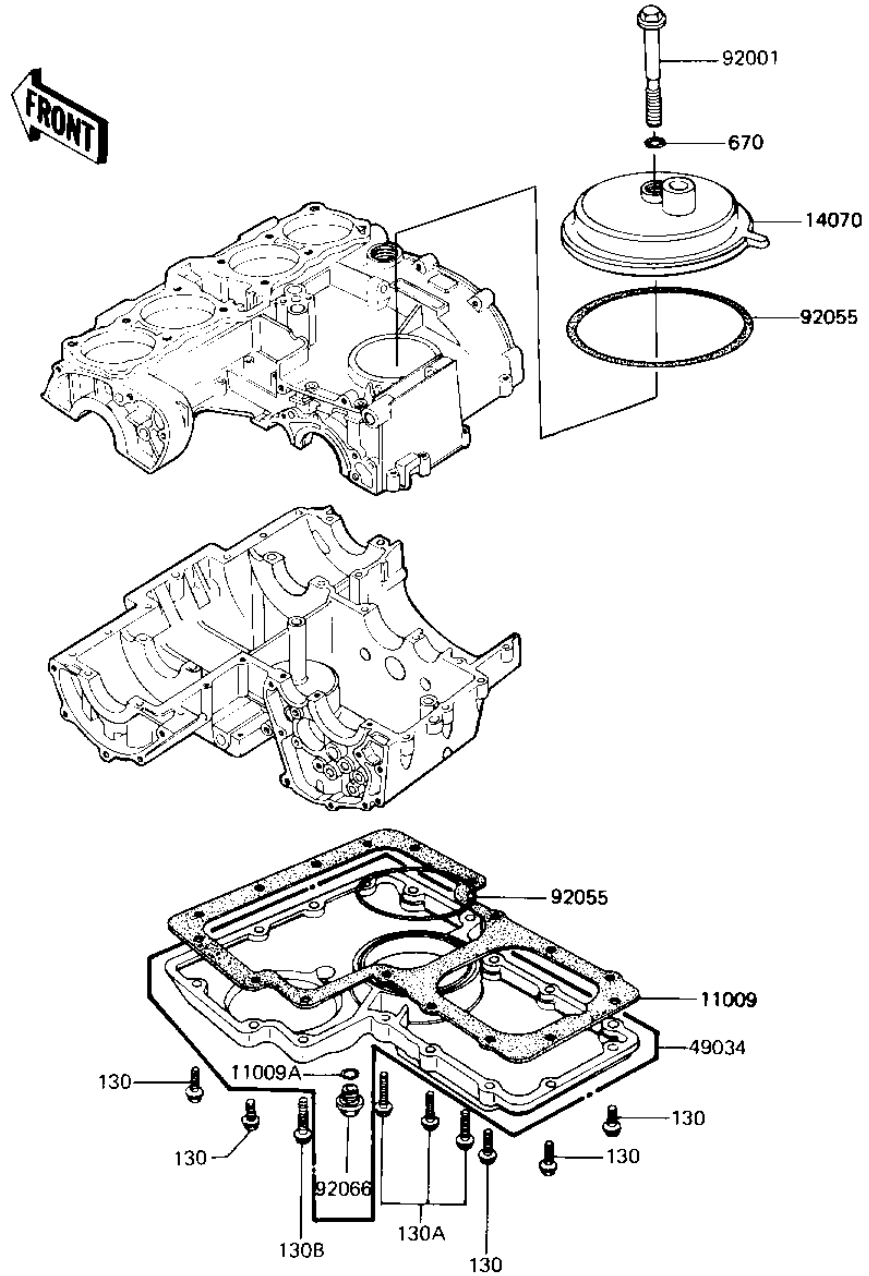

1983 1100 LTD Shaft PARTS DIAGRAM

BREATHER COVER/OIL PAN

E1432-0010

1983 1100 LTD Shaft PARTS LIST

BREATHER COVER/OIL PAN

ITEM NAME	PART NUMBER	QUANTITY
GASKET,OIL PAN (Ref # 11009)	11060-1074	1
GASKET,DRIN PLUG (Ref # 11009A)	92065-097	1
BODY-BREATHER (Ref # 14070)	14070-1008	1
PAN-OIL (Ref # 49034)	49034-5014	1
BOLT,HEX HEAD,8X72 (Ref # 92001)	92003-107	1
"O" RING,91MM (Ref # 92055)	92055-052	1
PLUG,OIL DRAIN,12X15 (Ref # 92066)	92066-1174	1
BOLT,FLANGED,6X25 (Ref # 130)	130G0625	1
BOLT,FLANGED,6X35 (Ref # 130A)	130H0635	1
BOLT,FLANGED,6X45 (Ref # 130B)	130G0645	1
"O" RING,8MM (Ref # 670)	670B1508	1