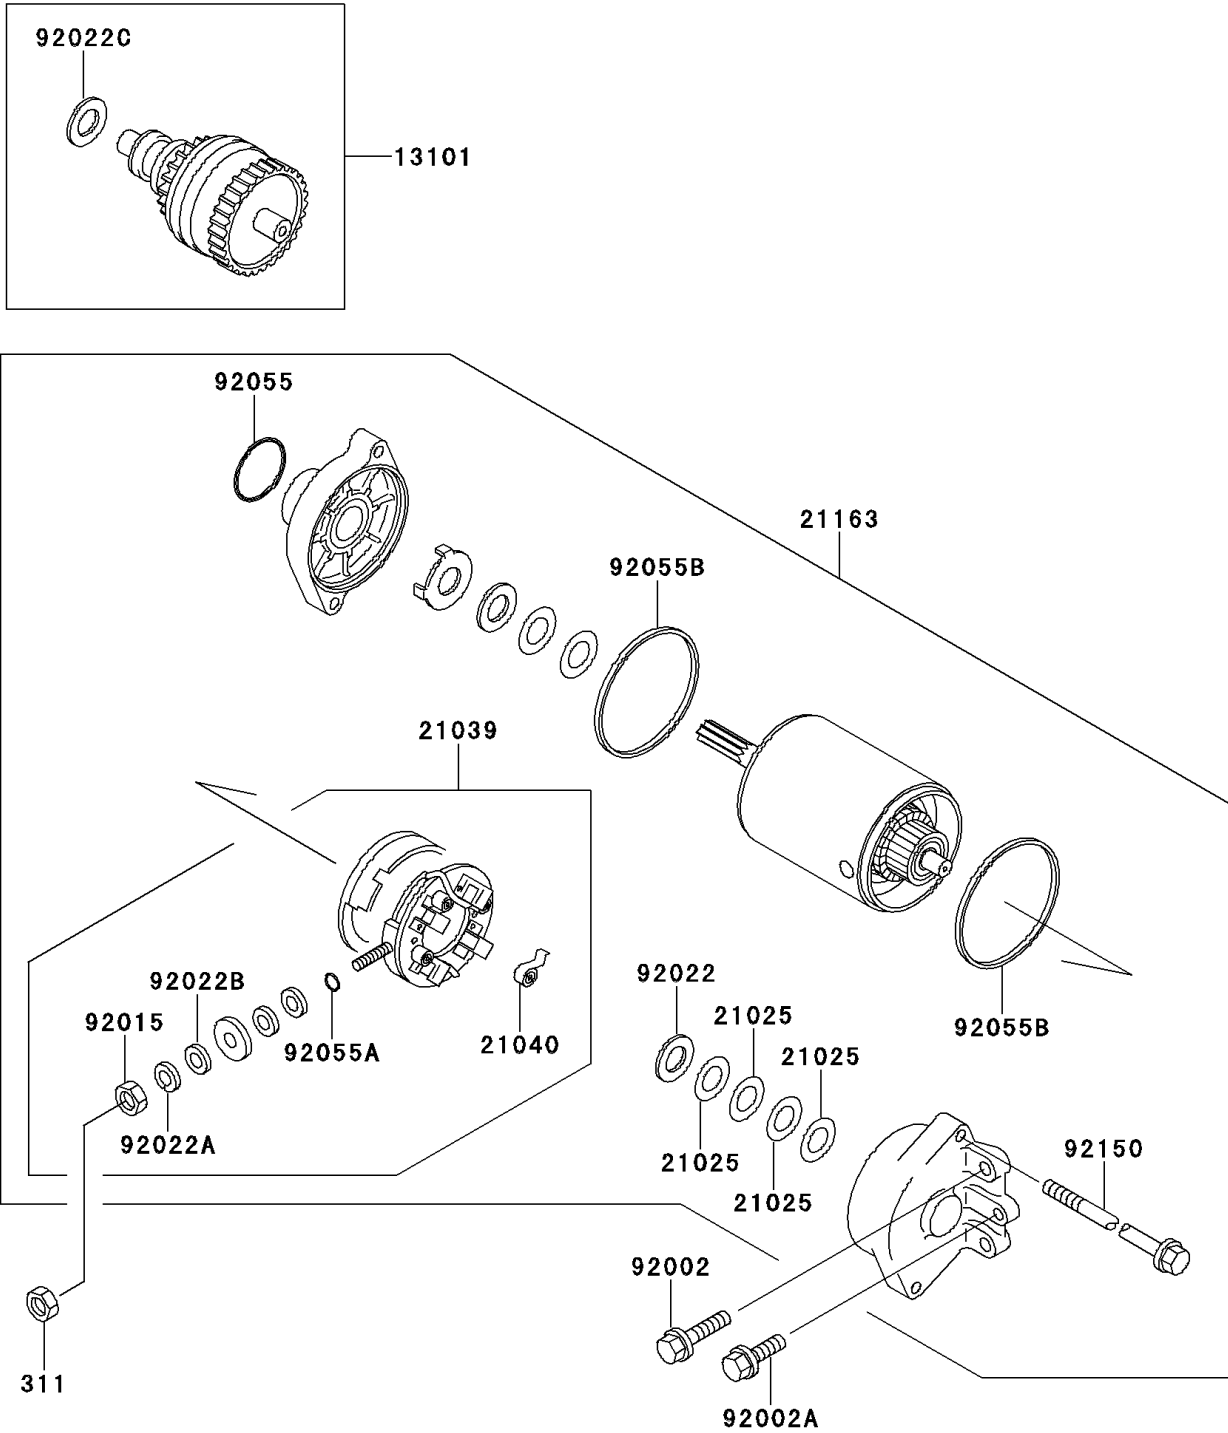

1995 JET SKI® 750 ZXi PARTS DIAGRAM

Starter Motor

E1840

1995 JET SKI® 750 ZXi PARTS LIST

Starter Motor

ITEM NAME	PART NUMBER	QUANTITY
NUT-HEX,6MM (Ref # 311)	311R0600	1
GEAR-ASSY (Ref # 13101)	13101-3708	1
WASHER,9.1X18X0.2 (Ref # 21025)	21025-011	1
BRUSH,CARBON (Ref # 21039)	21039-3703	1
SPRING-BRUSH (Ref # 21040)	21040-1055	1
STARTER-ELECTRIC (Ref # 21163)	21163-3709	1
BOLT,6X25 (Ref # 92002)	92002-3714	1
BOLT,6X12 (Ref # 92002A)	92002-3763	1
NUT,6MM (Ref # 92015)	92015-3710	1
WASHER,9.1X18X0.8 (Ref # 92022)	92022-1132	1
WASHER,6MM (Ref # 92022A)	92022-3711	1
WASHER,6MM (Ref # 92022B)	92022-3713	1
WASHER,12X24X1.0 (Ref # 92022C)	92022-3731	1
RING-O (Ref # 92055)	92055-1276	1
RING-O,4.5X2.0 (Ref # 92055A)	92055-1370	1
RING-O,STARTER MOTOR (Ref # 92055B)	92055-1381	1
BOLT (Ref # 92150)	92150-3772	1