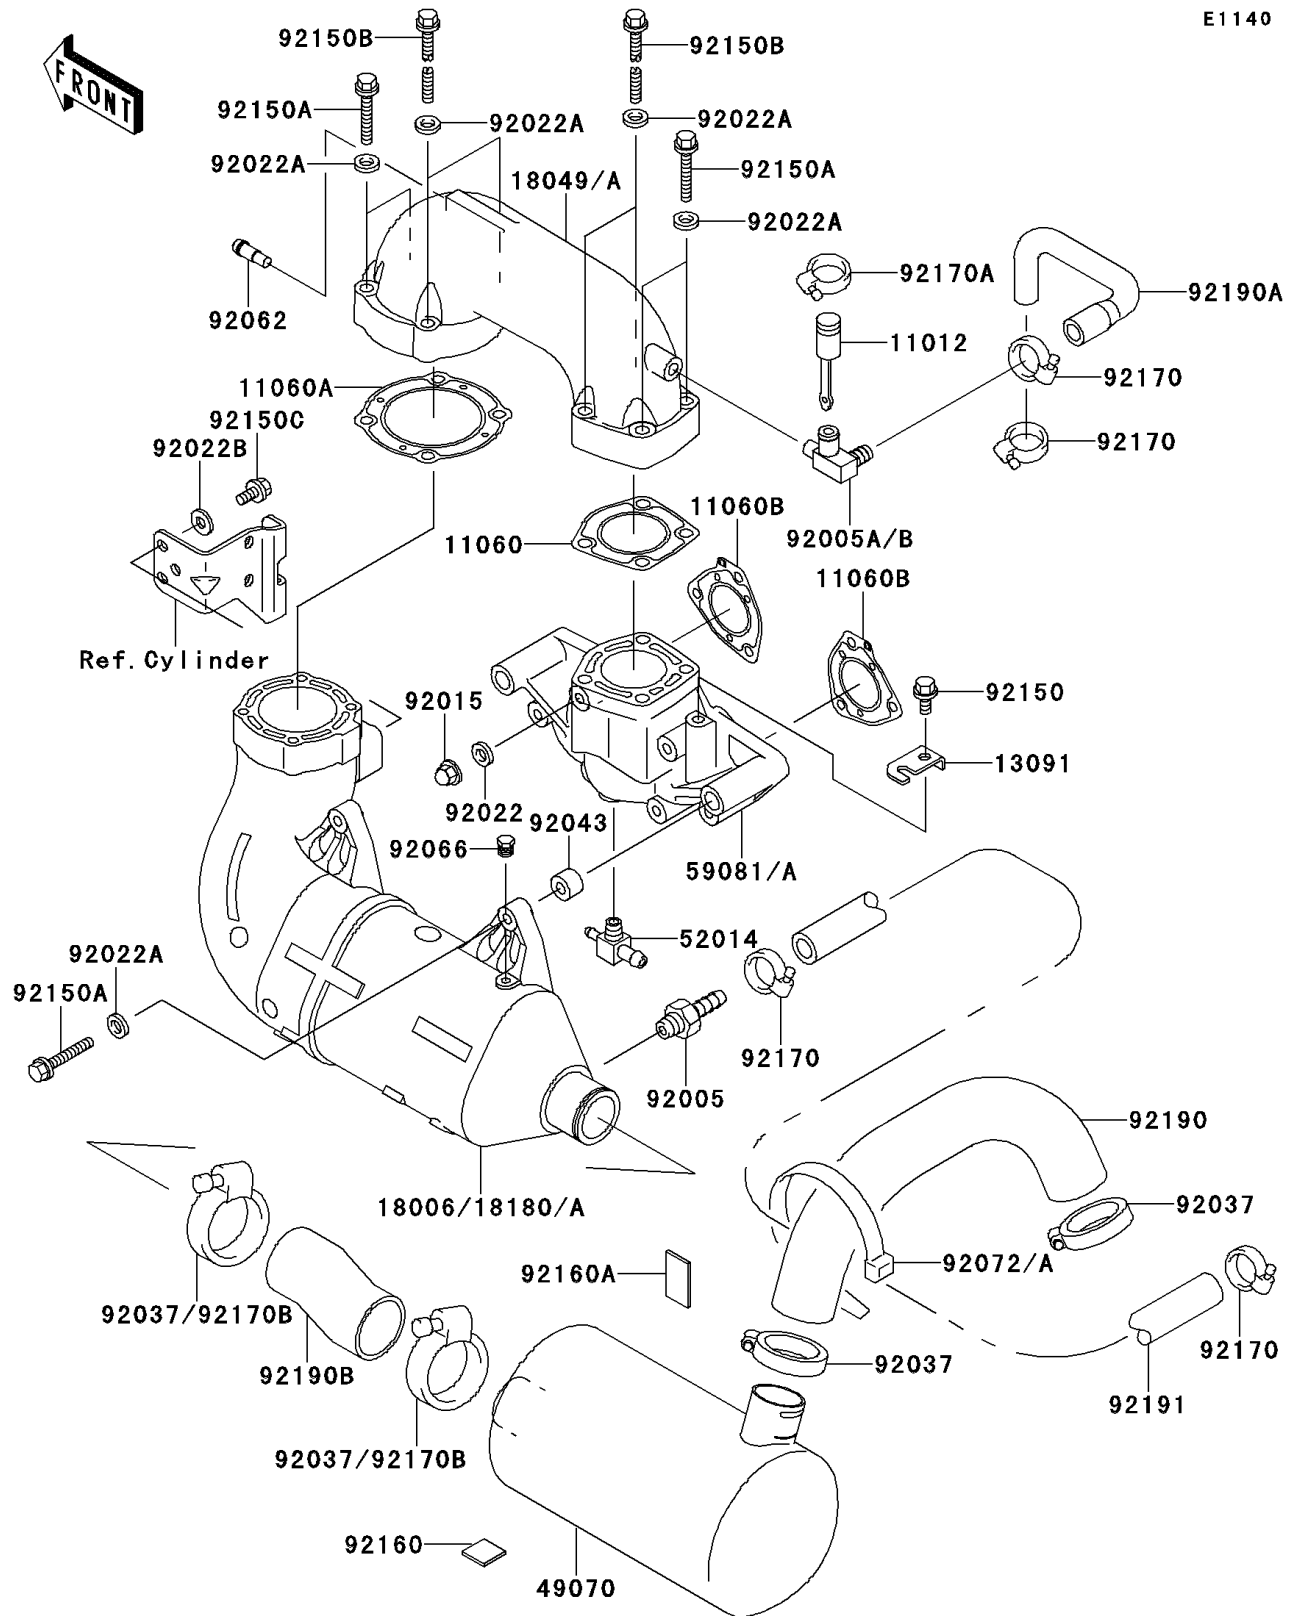

## 1995 JET SKI® 750 ZXi PARTS DIAGRAM

Muffler(s)

E1140

## 1995 JET SKI® 750 ZXi PARTS LIST

Muffler(s)

ITEM NAME	PART NUMBER	QUANTITY
CAP (Ref # 11012)	11012-3757	1
GASKET (Ref # 11060)	11060-3754	1
GASKET (Ref # 11060A)	11060-3755	1
GASKET,EXHAUST MANIFOLD (Ref # 11060B)	11060-3759	1
HOLDER (Ref # 13091)	13091-3791	1
BODY-MUFFLER (Ref # 18006)	18006-3713	1
PIPE-EXHAUST (Ref # 18049)	18049-3749	1
MUFFLER-COMP (Ref # 49070)	49070-3725	1
ELBOW (Ref # 52014)	52014-3711	1
MANIFOLD-EXHAUST (Ref # 59081)	59081-3714	1
FITTING,HOSE (Ref # 92005)	92005-3712	1
FITTING (Ref # 92005A)	92005-3715	1
NUT,CAP,8MM (Ref # 92015)	92015-1371	1
WASHER,8.2X18X1.5 (Ref # 92022)	92022-1964	1
WASHER,10.2X20X1.5 (Ref # 92022A)	92022-3742	1
WASHER,8.2X18X1.5 (Ref # 92022B)	92022-3743	1
CLAMP (Ref # 92037)	92037-3738	1
PIN,11X14X12.3 (Ref # 92043)	92043-1266	1
NOZZLE (Ref # 92062)	92062-3705	1
PLUG,CYLINDER HEAD (Ref # 92066)	92066-3001	1
BAND,L=292.1 (Ref # 92072)	92072-3509	1
BAND (Ref # 92072A)	92072-3799	1
BOLT,8X16 (Ref # 92150)	92150-3722	1
BOLT,10X50 (Ref # 92150A)	92150-3819	1
BOLT,10X125 (Ref # 92150B)	92150-3825	1
BOLT,8X16 (Ref # 92150C)	92150-3846	1
DAMPER,25X25 (Ref # 92160)	92160-3864	1
DAMPER,40X25 (Ref # 92160A)	92160-3865	1
CLAMP (Ref # 92170)	92170-3718	1

## 1995 JET SKI® 750 ZXi PARTS LIST

Muffler(s)

ITEM NAME	PART NUMBER	QUANTITY
CLAMP (Ref # 92170A)	92170-3729	1
TUBE, MUFFLER-TAILPIPE (Ref # 92190)	92190-3938	1
TUBE, HEAD-EXHAUSTPIPE (Ref # 92190A)	92190-3939	1
TUBE, CHAMBER-MUFFLER (Ref # 92190B)	92190-3986	1
TUBE, TAIL-CHAMBER (Ref # 92191)	92191-3714	1