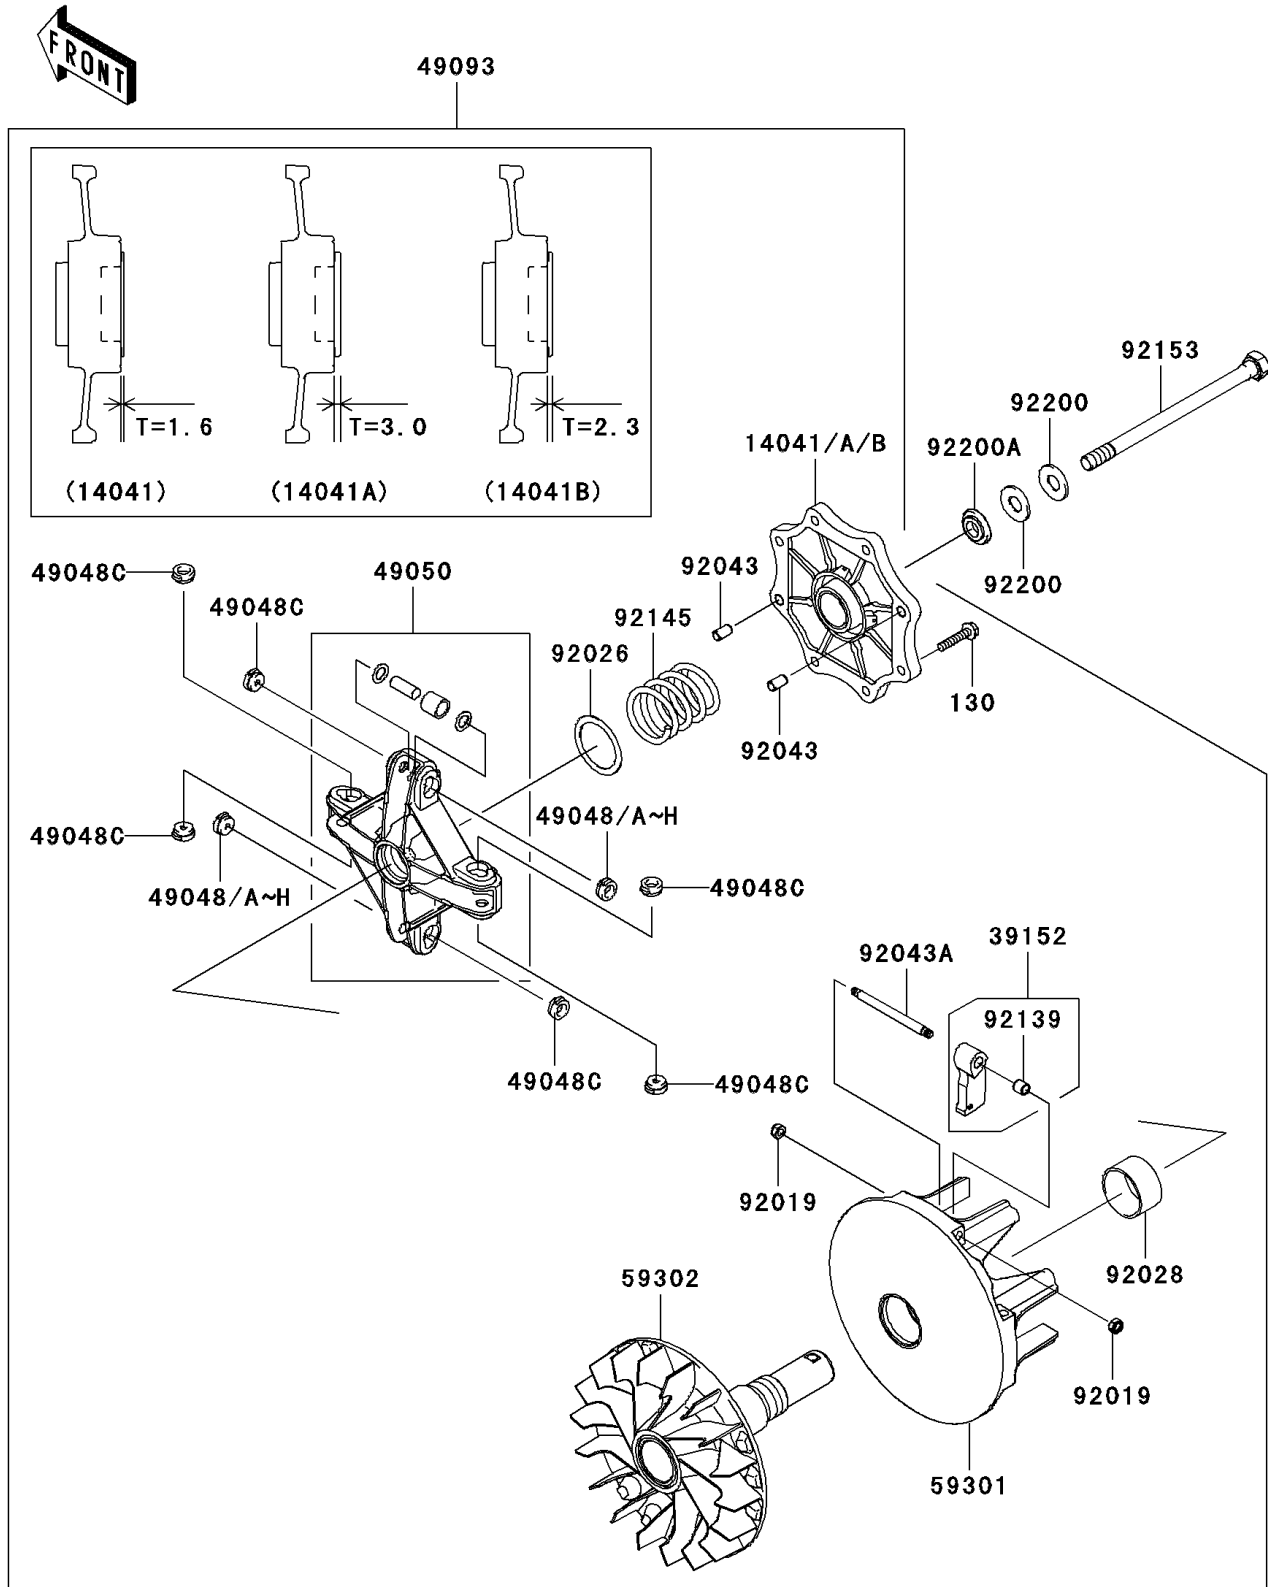

2008 Teryx[®] 750 4x4 NRA Outdoors[™] PARTS DIAGRAM

Drive Converter

E1391

2008 Teryx® 750 4x4 NRA Outdoors™ PARTS LIST

Drive Converter

ITEM NAME	PART NUMBER	QUANTITY
BOLT-FLANGED,6X30 (Ref # 130)	130CA0630	1
COVER-COMP,RED (Ref # 14041)	14041-1159	1
COVER-COMP,BLUE (Ref # 14041A)	14041-1160	1
COVER-COMP,STD (Ref # 14041B)	14041-1161	1
WEIGHT-RAMP (Ref # 39152)	39152-0026	1
SHOE,T=7.2 (Ref # 49048)	49048-1087	1
SHOE,T=7.3 (Ref # 49048A)	49048-1088	1
SHOE,T=7.4 (Ref # 49048B)	49048-1089	1
SHOE,T=7.5 (Ref # 49048C)	49048-1090	1
SHOE,T=7.6 (Ref # 49048D)	49048-1091	1
SHOE,T=7.7 (Ref # 49048E)	49048-1092	1
SHOE,T=7.8 (Ref # 49048F)	49048-1093	1
SHOE,T=7.9 (Ref # 49048G)	49048-1094	1
SHOE,T=8.0 (Ref # 49048H)	49048-1095	1
SPIDER (Ref # 49050)	49050-0016	1
CONVERTER-ASSY-DRIVE (Ref # 49093)	49093-0020	1
SHEAVE-MOVABLE (Ref # 59301)	59301-0007	1
SHEAVE-COMP (Ref # 59302)	59302-0021	1
NUT,LOCK,6MM (Ref # 92019)	92019-008	1
SPACER,39X49.5X1.0 (Ref # 92026)	92026-1603	1
BUSHING (Ref # 92028)	92028-1975	1
PIN,6.2X8X14 (Ref # 92043)	92043-1263	1
PIN (Ref # 92043A)	92043-1688	1
BUSHING (Ref # 92139)	92139-0215	1
SPRING (Ref # 92145)	92145-1465	1
BOLT,12X180 (Ref # 92153)	92153-1726	1
WASHER,SPRING (Ref # 92200)	92200-1504	1
WASHER (Ref # 92200A)	92200-1634	1