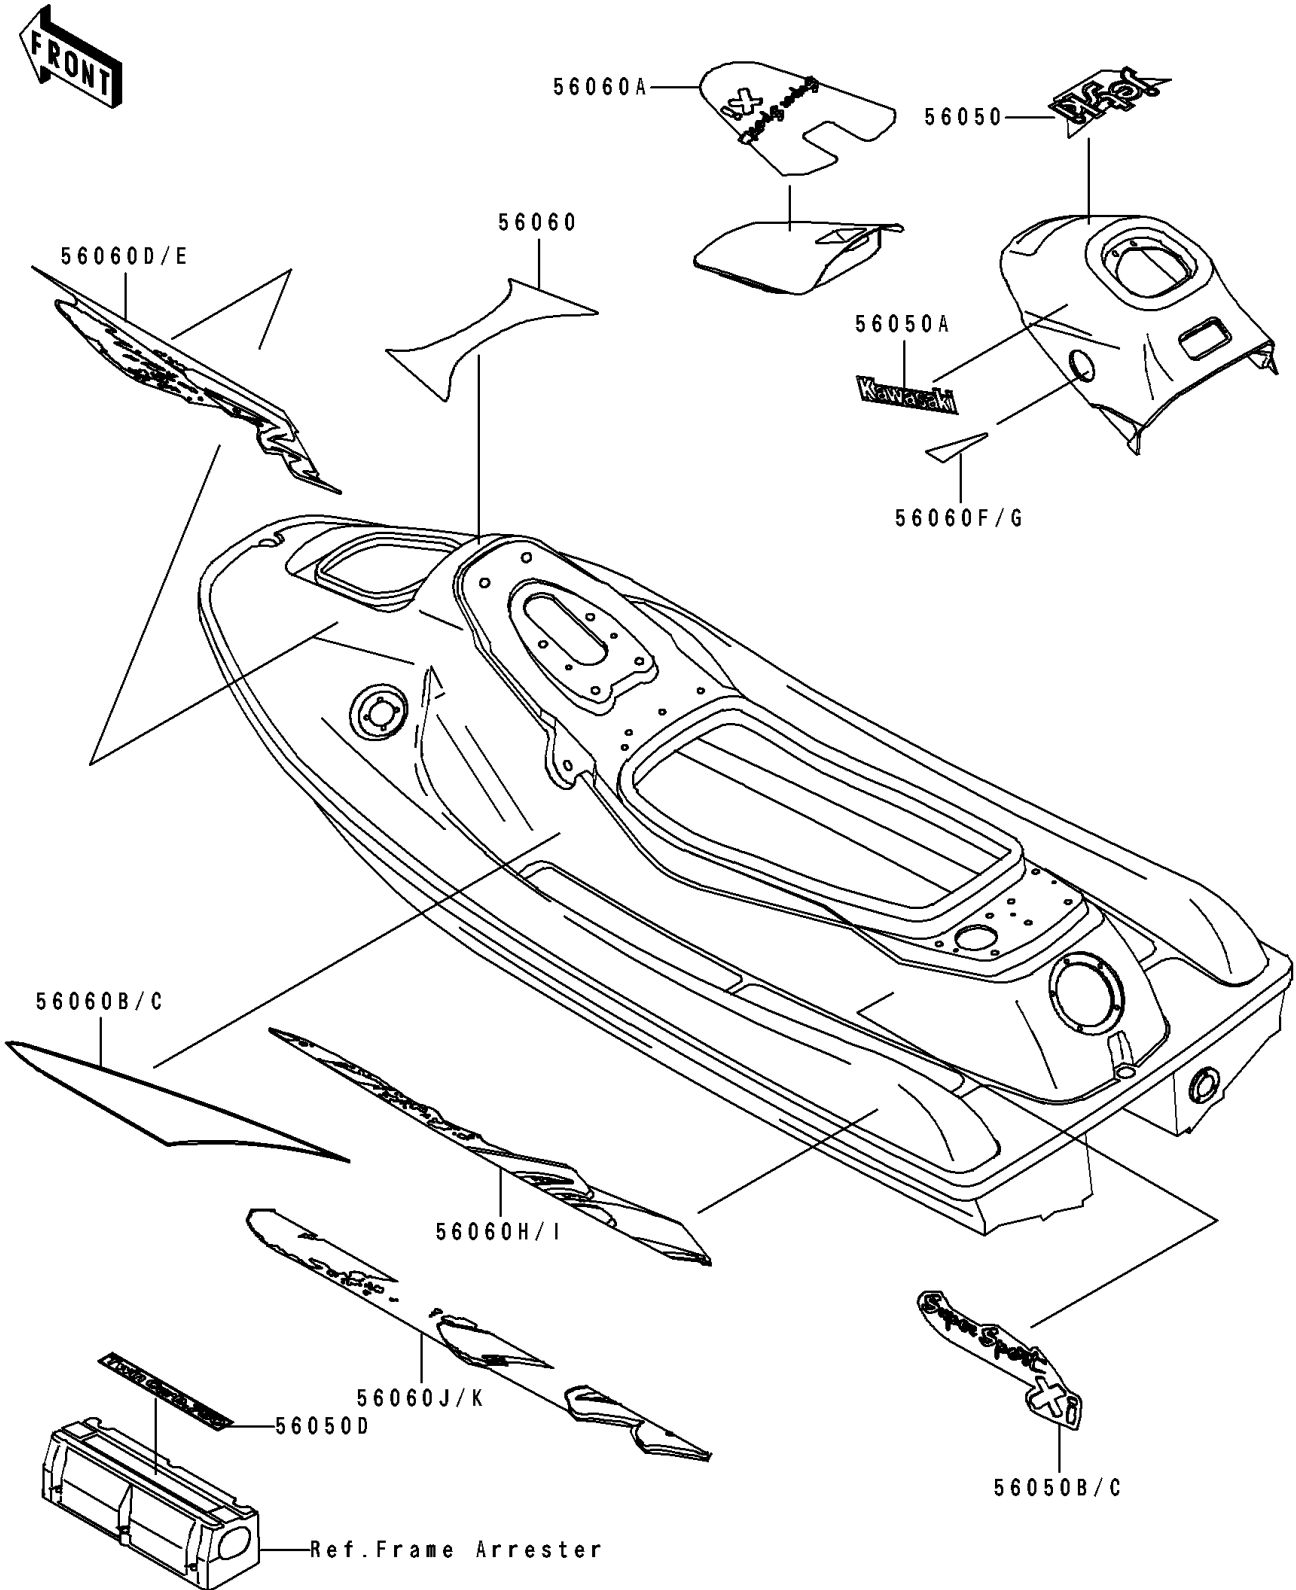

## 1993 JET SKI® Super Sport Xi PARTS DIAGRAM

Decals (JH750-B1)

F3880

## 1993 JET SKI® Super Sport Xi PARTS LIST

Decals(JH750-B1)

ITEM NAME	PART NUMBER	QUANTITY
MARK,HANDLE COVER,JET SKI (Ref # 56050)	56050-1980	1
MARK,HANDLE COVER,KAWASAKI (Ref # 56050A)	56050-1981	1
MARK,DECK,LH,SUPER SPORT XI (Ref # 56050B)	56050-1982	1
MARK,DECK,RH,SUPER SPORT XI (Ref # 56050C)	56050-1983	1
MARK,TWIN CARB-750 (Ref # 56050D)	56050-1986	1
PATTERN,DECK (Ref # 56060)	56060-1555	1
PATTERN,HATCH COVER (Ref # 56060A)	56060-1556	1
PATTERN,DECK,CNT,LH (Ref # 56060B)	56060-1557	1
PATTERN,DECK,CNT,RH (Ref # 56060C)	56060-1558	1
PATTERN,DECK,FR,LH (Ref # 56060D)	56060-1559	1
PATTERN,DECK,FR,RH (Ref # 56060E)	56060-1560	1
PATTERN,HANDLE COVER,LH (Ref # 56060F)	56060-1561	1
PATTERN,HANDLE COVER,RH (Ref # 56060G)	56060-1562	1
PATTERN,DECK,RR,LH (Ref # 56060H)	56060-1563	1
PATTERN,DECK,RR,RH (Ref # 56060I)	56060-1564	1
PATTERN,HULL,LH (Ref # 56060J)	56060-1565	1
PATTERN,HULL,RH (Ref # 56060K)	56060-1566	1