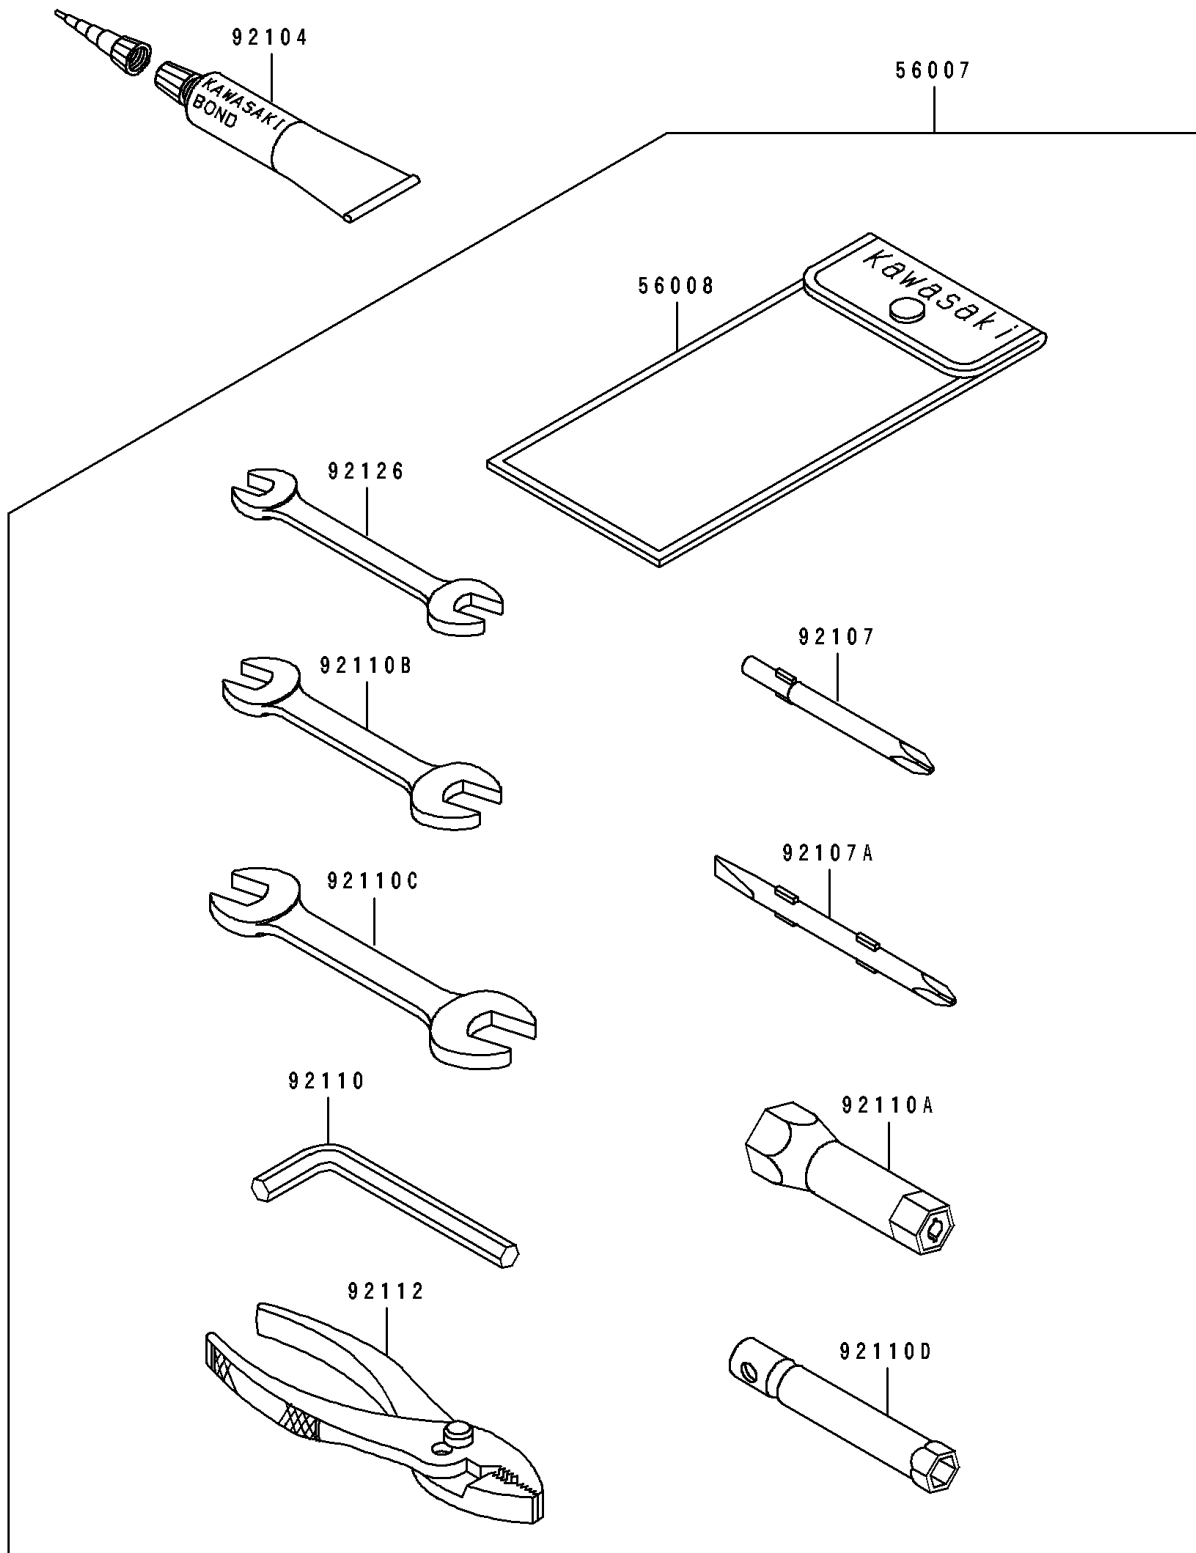

1993 JET SKI® Super Sport Xi PARTS DIAGRAM

Owner's Tools

F3182

1993 JET SKI® Super Sport Xi PARTS LIST

Owner's Tools

ITEM NAME	PART NUMBER	QUANTITY
TOOL-KIT (Ref # 56007)	56007-3710	1
BAG,TOOL (Ref # 56008)	56008-1007	1
GASKET-LIQUID,TUBE,100G,SILVER (Ref # 92104)	92104-002	1
TOOL-DRIVER,#3PHILLIPS (Ref # 92107)	92107-005	1
TOOL-DRIVER,#2PHILLIPS&SLOT (Ref # 92107A)	92107-1051	1
TOOL-WRENCH,ALLEN,5MM (Ref # 92110)	92110-1015	1
TOOL-WRENCH,BOX,21MM (Ref # 92110A)	92110-1113	1
TOOL-WRENCH,OPEN END,10X12 (Ref # 92110B)	92110-1152	1
TOOL-WRENCH,OPEN END,14X17 (Ref # 92110C)	92110-1153	1
TOOL-WRENCH,BOX,10MM (Ref # 92110D)	92110-1156	1
TOOL-PLIERS (Ref # 92112)	92112-003	1
TOOL-WRENCH,OPEN END,8X10 (Ref # 92126)	92126-001	1