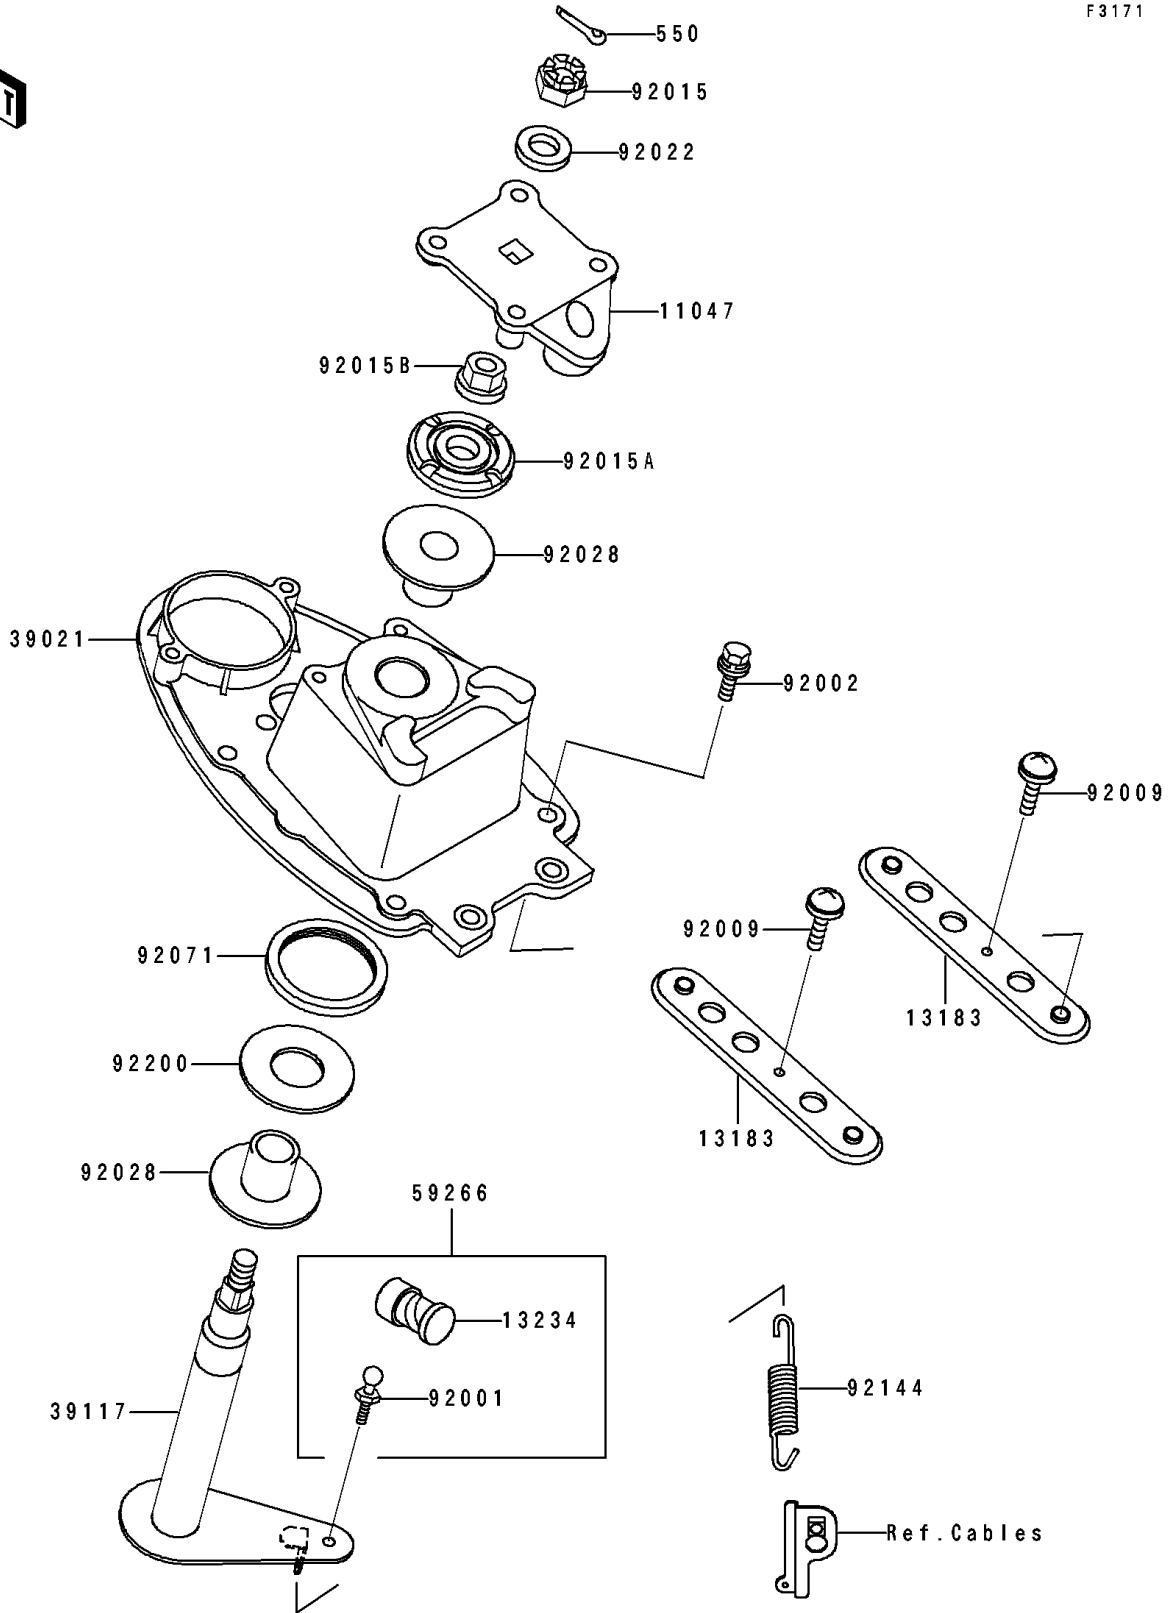

1993 JET SKI® Super Sport Xi PARTS DIAGRAM

Handle Pole(JH750-B1)

F3171

1993 JET SKI® Super Sport Xi PARTS LIST

Handle Pole(JH750-B1)

ITEM NAME	PART NUMBER	QUANTITY
BRACKET,HANDLE HOLDER (Ref # 11047)	11047-3759	1
PLATE,HANDLE POLE BRACKET (Ref # 13183)	13183-3806	1
SHAFT-COMP,JOINT (Ref # 13234)	13234-3708	1
BRACKET-HANDLE POLE (Ref # 39021)	39021-3704	1
SHAFT-STRG (Ref # 39117)	39117-3706	1
JOINT-BALL (Ref # 59266)	59266-3707	1
BOLT,BALL,6MM (Ref # 92001)	92001-3703	1
BOLT,8X25 (Ref # 92002)	92002-3774	1
SCREW,5X16 (Ref # 92009)	92009-3789	1
NUT,CASTLE,14MM (Ref # 92015)	92015-3805	1
NUT,STEERING,20MM (Ref # 92015A)	92015-3826	1
NUT,STEERING,LOCK,20MM (Ref # 92015B)	92015-3827	1
WASHER,15X34X2.0 (Ref # 92022)	92022-3738	1
BUSHING,STEERING (Ref # 92028)	92028-3748	1
GROMMET (Ref # 92071)	92071-3792	1
SPRING (Ref # 92144)	92144-3737	1
WASHER,32.5X70X2 (Ref # 92200)	92200-3718	1
PIN-COTTER,3X35 (Ref # 550)	550S3035	1