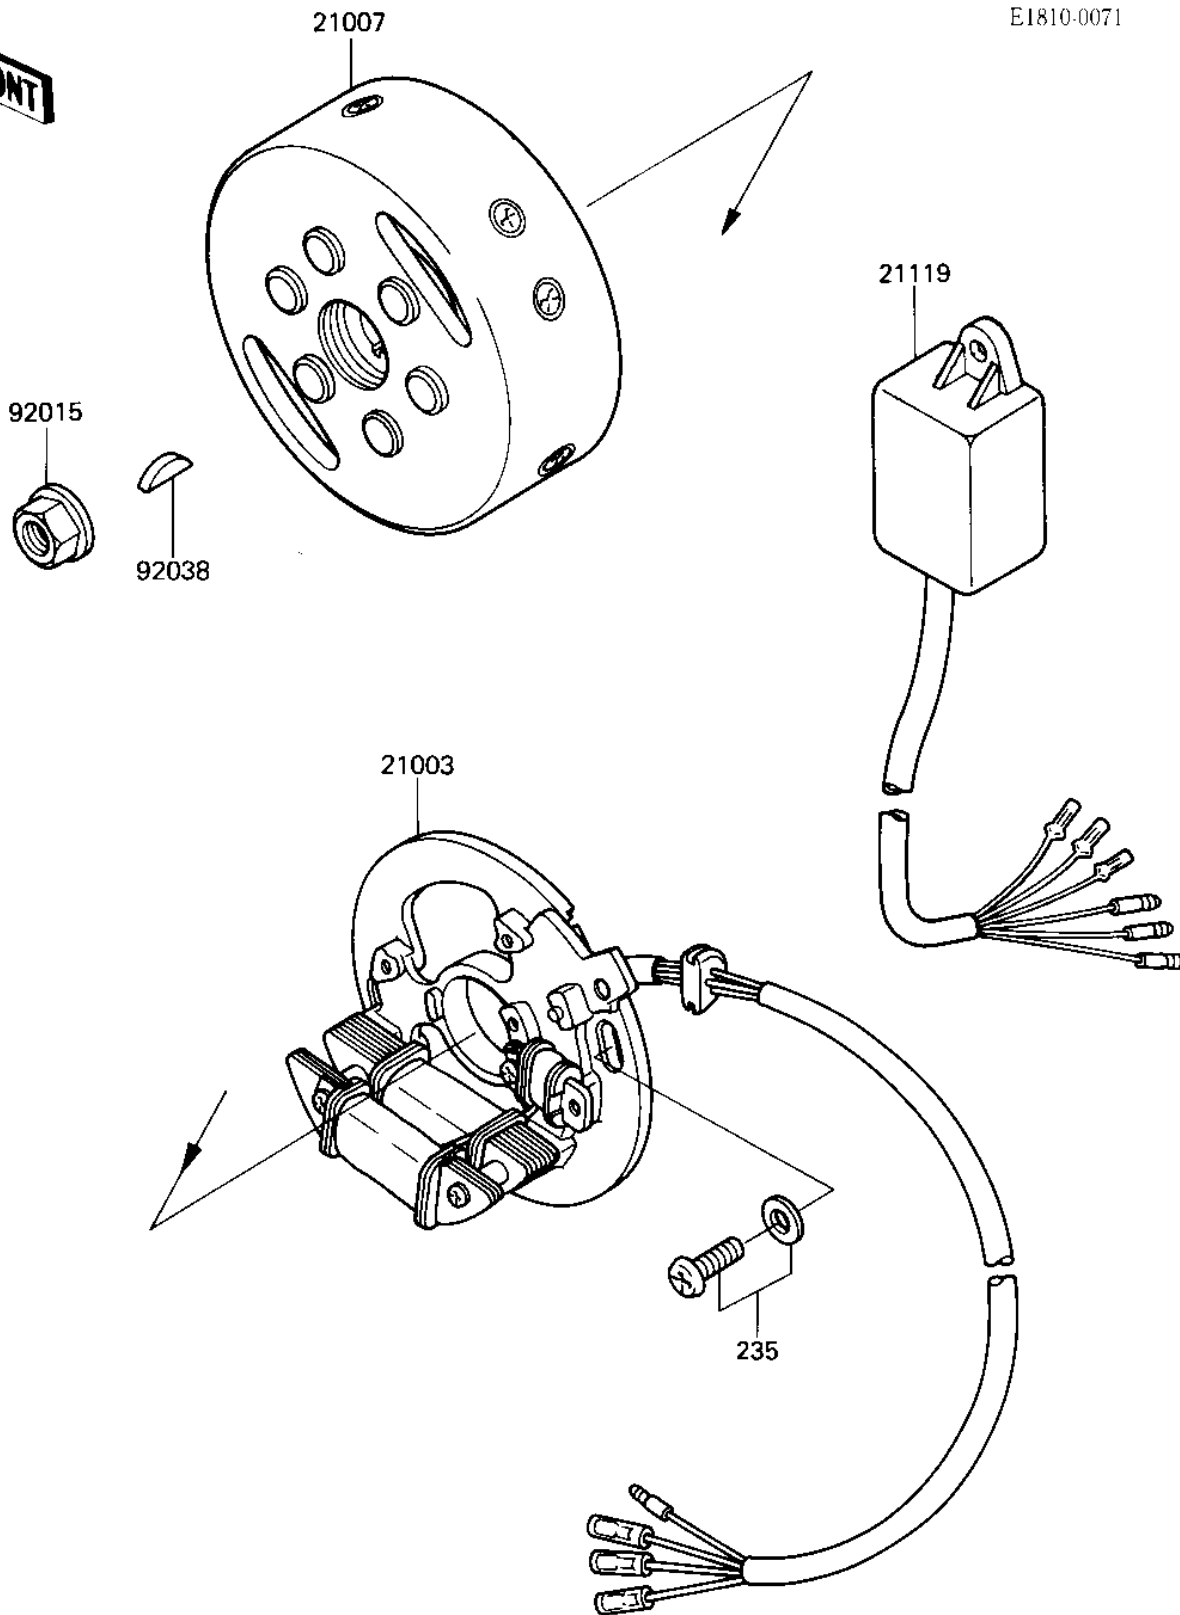

1984 KX™500 PARTS DIAGRAM

GENERATOR ('84 A2)

1984 KX™500 PARTS LIST

GENERATOR ('84 A2)

ITEM NAME	PART NUMBER	QUANTITY
STATOR (Ref # 21003)	21003-1109	1
ROTOR (Ref # 21007)	21007-1117	1
IGNITER (Ref # 21119)	21119-1133	1
NUT-12MM (Ref # 92015)	92015-1156	1
WOODRUFF KEY (Ref # 92038)	92038-001	1
SCREW-PAN-WP-CROS (Ref # 235)	235B0616	1