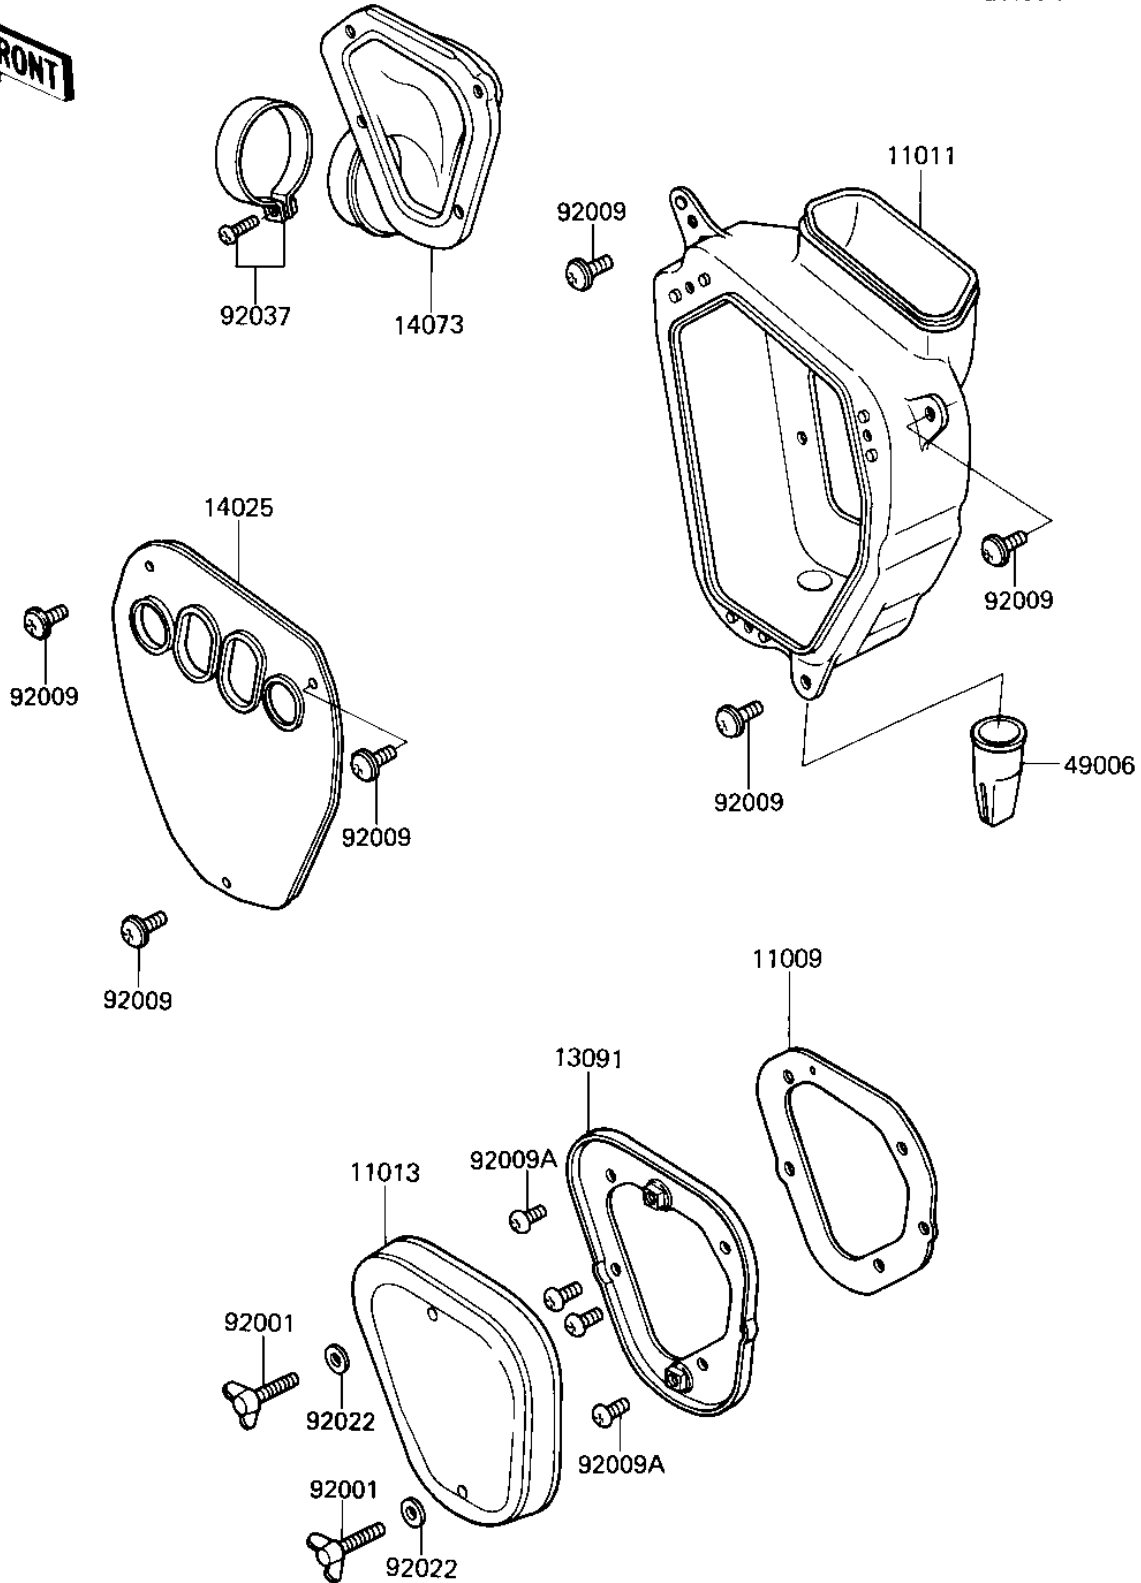

1984 KX™500 PARTS DIAGRAM

AIR CLEANER ('84 A2)

E1130-0101

1984 KX™500 PARTS LIST

AIR CLEANER ('84 A2)

ITEM NAME	PART NUMBER	QUANTITY
GASKET,AIR FILTER CAS (Ref # 11009)	11009-1317	1
CASE-AIR FILTER (Ref # 11011)	11011-1115	1
ELEMENT-AIR FILTER (Ref # 11013)	11013-1063	1
HOLDER,AIR FILTER (Ref # 13091)	13091-1156	1
COVER,AIR FILTER CASE (Ref # 14025)	14025-1386	1
DUCT,AIR FILTER (Ref # 14073)	14073-1079	1
BOOT (Ref # 49006)	49006-1012	1
BOLT,WING,6X40 (Ref # 92001)	92001-1685	1
SCREW,6X14 (Ref # 92009)	92009-1287	1
SCREW,5X12 (Ref # 92009A)	92009-1296	1
WASHER 6.5X20X1.6T (Ref # 92022)	92022-125	1
CLAMP-AIR CLEANER (Ref # 92037)	92037-068	1