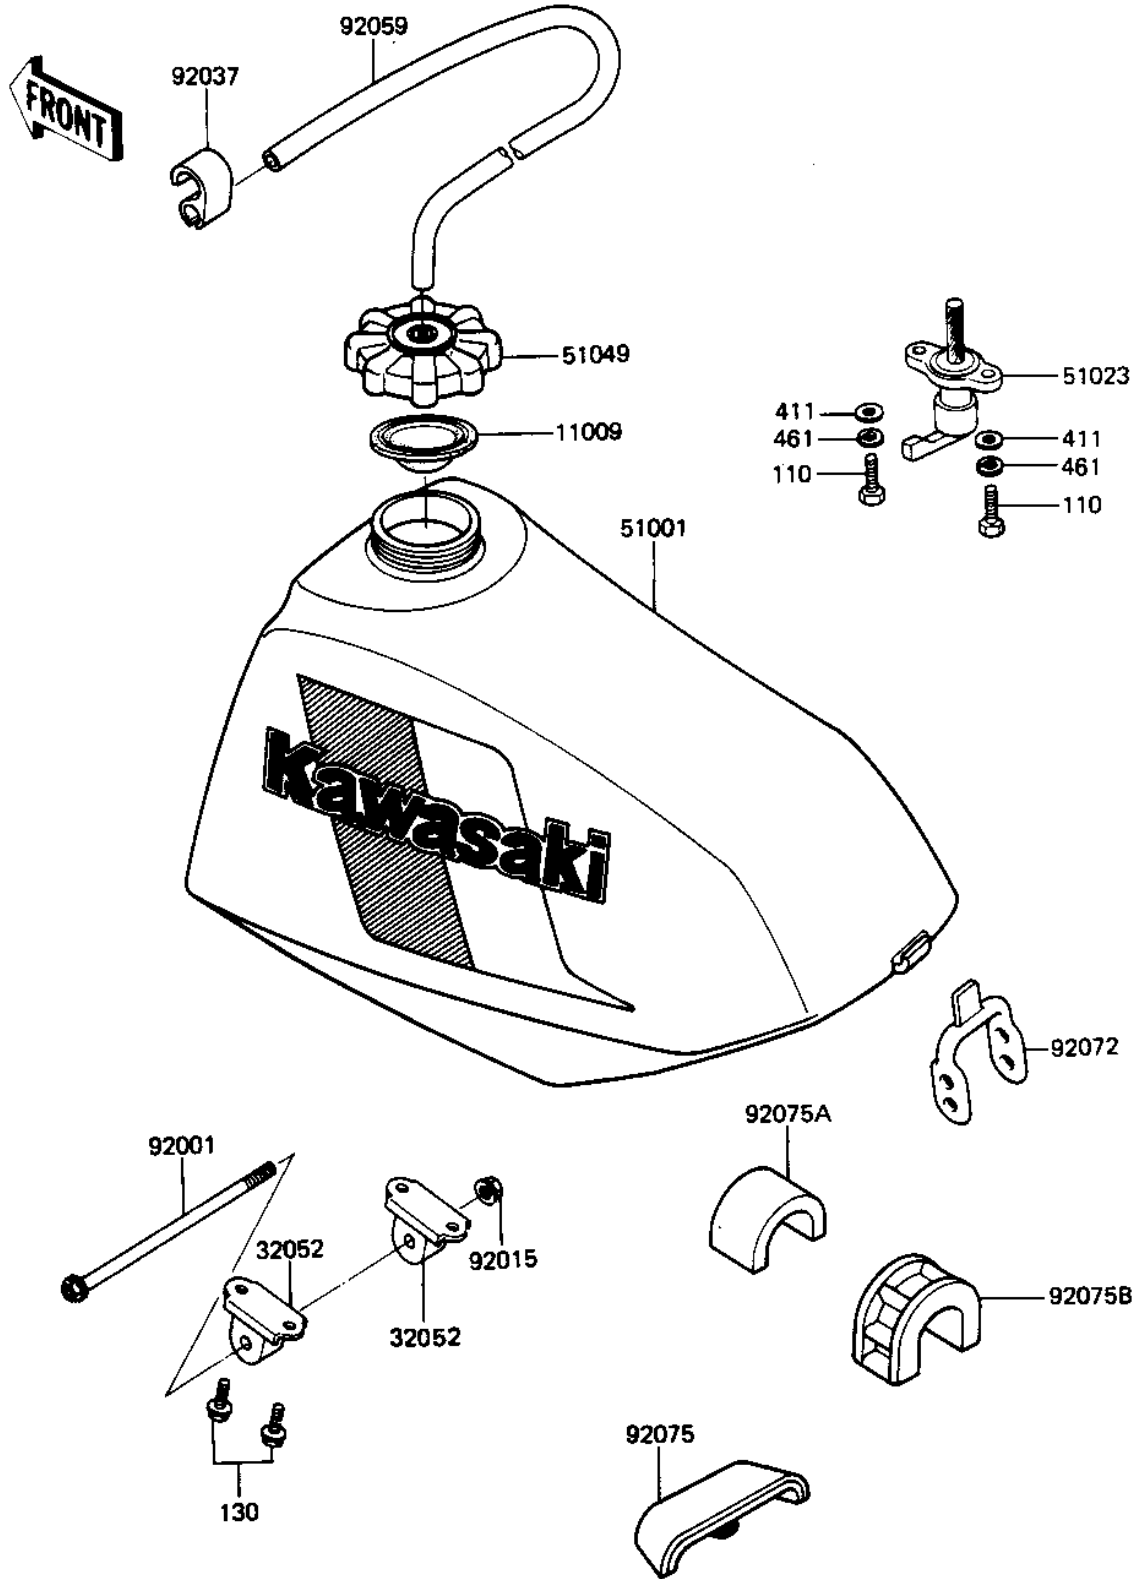

1983 KX™500 PARTS DIAGRAM

FUEL TANK ('83 A1)

F2410-0138

1983 KX™500 PARTS LIST

FUEL TANK ('83 A1)

ITEM NAME	PART NUMBER	QUANTITY
GASKET,FUEL TANK (Ref # 11009)	11009-1452	1
BRACKET-TANK (Ref # 32052)	32052-1104	1
TANK-COMP-FUEL,L.GREE (Ref # 51001)	51001-5258-6W	1
TAP-ASSY-FUEL (Ref # 51023)	51023-1115	1
CAP-TANK,FUEL (Ref # 51049)	51049-1006	1
BOLT (Ref # 92001)	92001-1501	1
NUT-6MM (Ref # 92015)	92015-1078	1
CLAMP,TUBE (Ref # 92037)	92037-1377	1
TUBE,5X9X250 (Ref # 92059)	92059-1258	1
BAND,FUEL TANK (Ref # 92072)	92072-075	1
DAMPER (Ref # 92075)	92075-1355	1
DAMPER (Ref # 92075A)	92075-1382	1
DAMPER,FUEL TANK (Ref # 92075B)	92075-1397	1
BOLT-UPSET,6X16 (Ref # 110)	112G0616	1
BOLT,FLANGED,6X12 (Ref # 130)	130G0612	1
WASHER PLAIN 6MM (Ref # 411)	411B0600	1
WASHER SPRING 6MM (Ref # 461)	461F0600	1