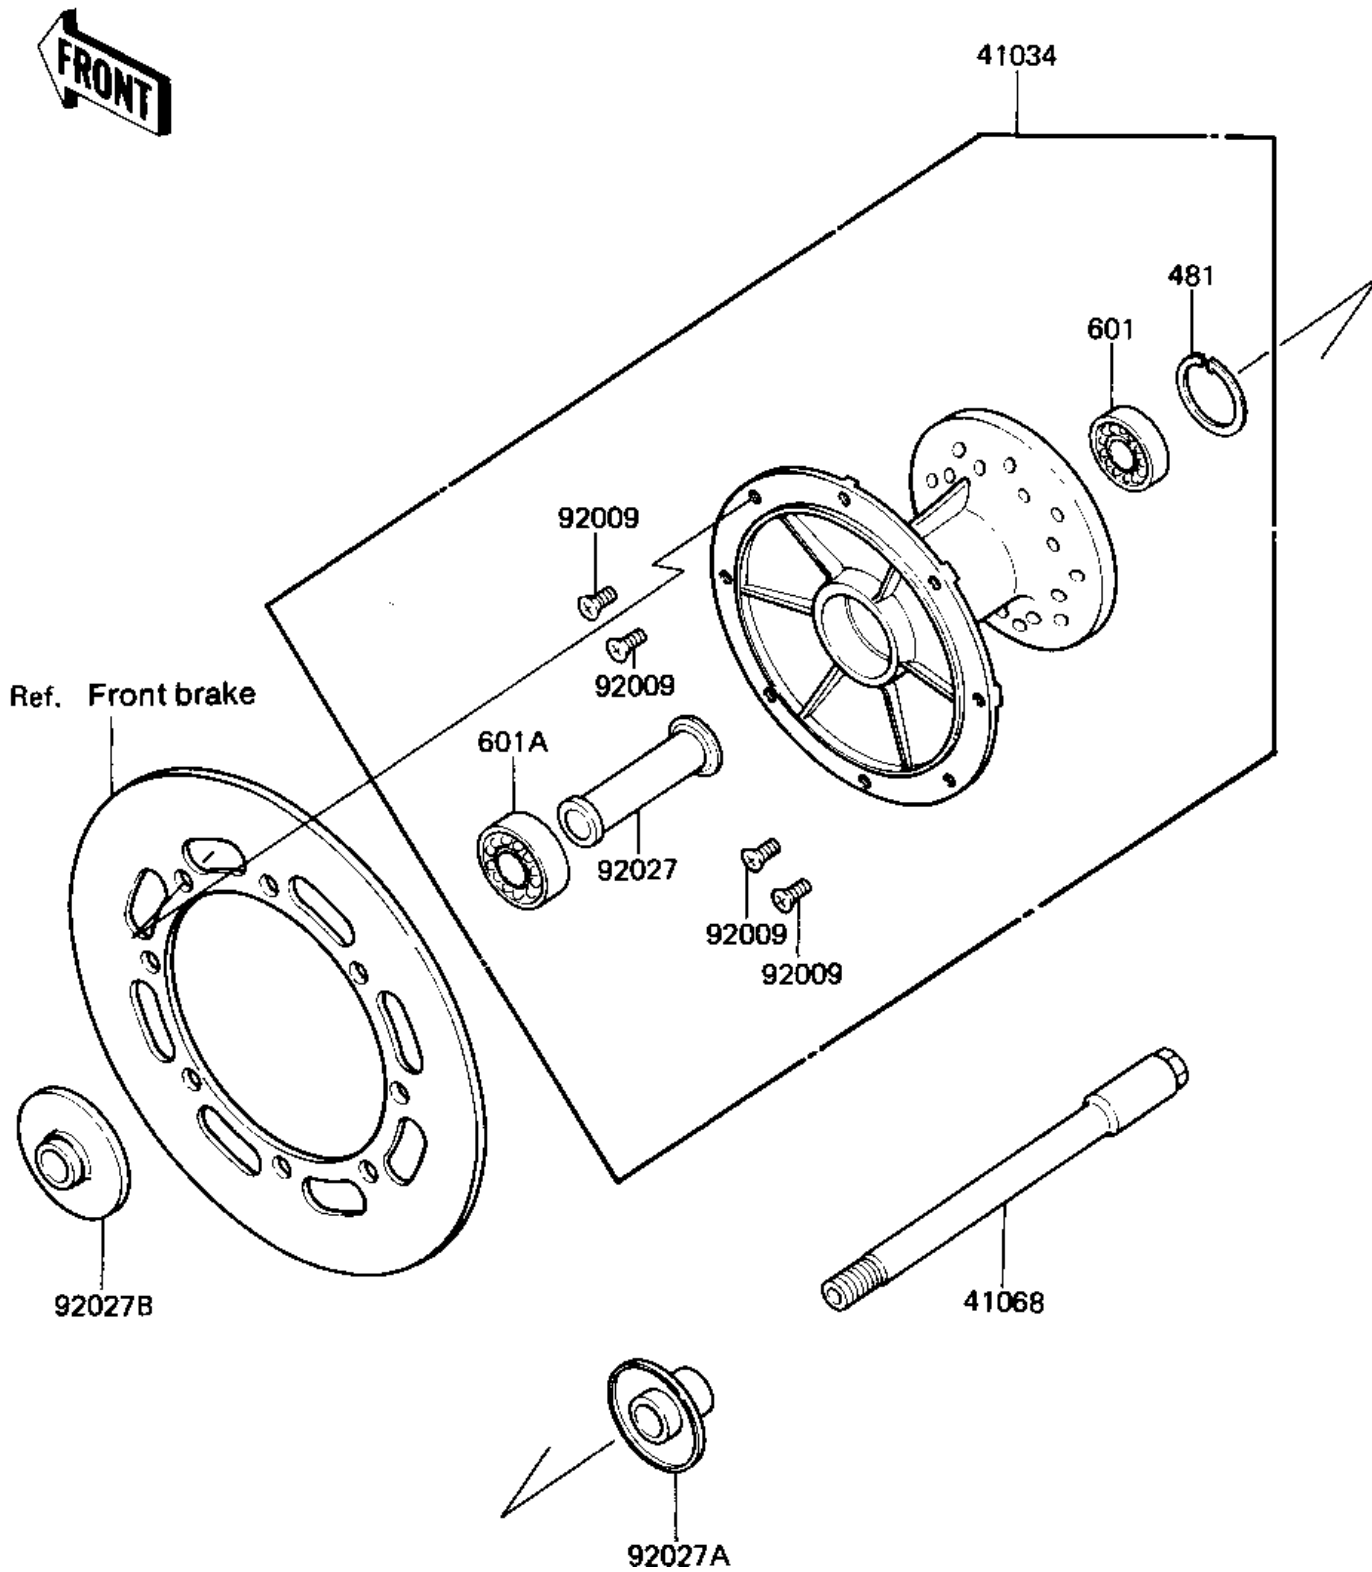

1983 KX™500 PARTS DIAGRAM

FRONT HUB ('83 A1)

F2230-0050

1983 KX™500 PARTS LIST

FRONT HUB ('83 A1)

ITEM NAME	PART NUMBER	QUANTITY
DRUM-ASSY,FR BRK (Ref # 41034)	41034-1052	1
AXLE,FRONT (Ref # 41068)	41068-1069	1
SCREW,6X10 (Ref # 92009)	92009-1375	1
COLLAR (Ref # 92027)	92027-1374	1
COLLAR (Ref # 92027A)	92027-1375	1
COLLAR (Ref # 92027B)	92027-1377	1
CIRCLIP,35MM (Ref # 481)	481J3500	1
BEARING BALL #6202UC3 (Ref # 601)	601B6202U	1
BEARING BALL #6203UC3/2A (Ref # 601A)	601B6203U	1