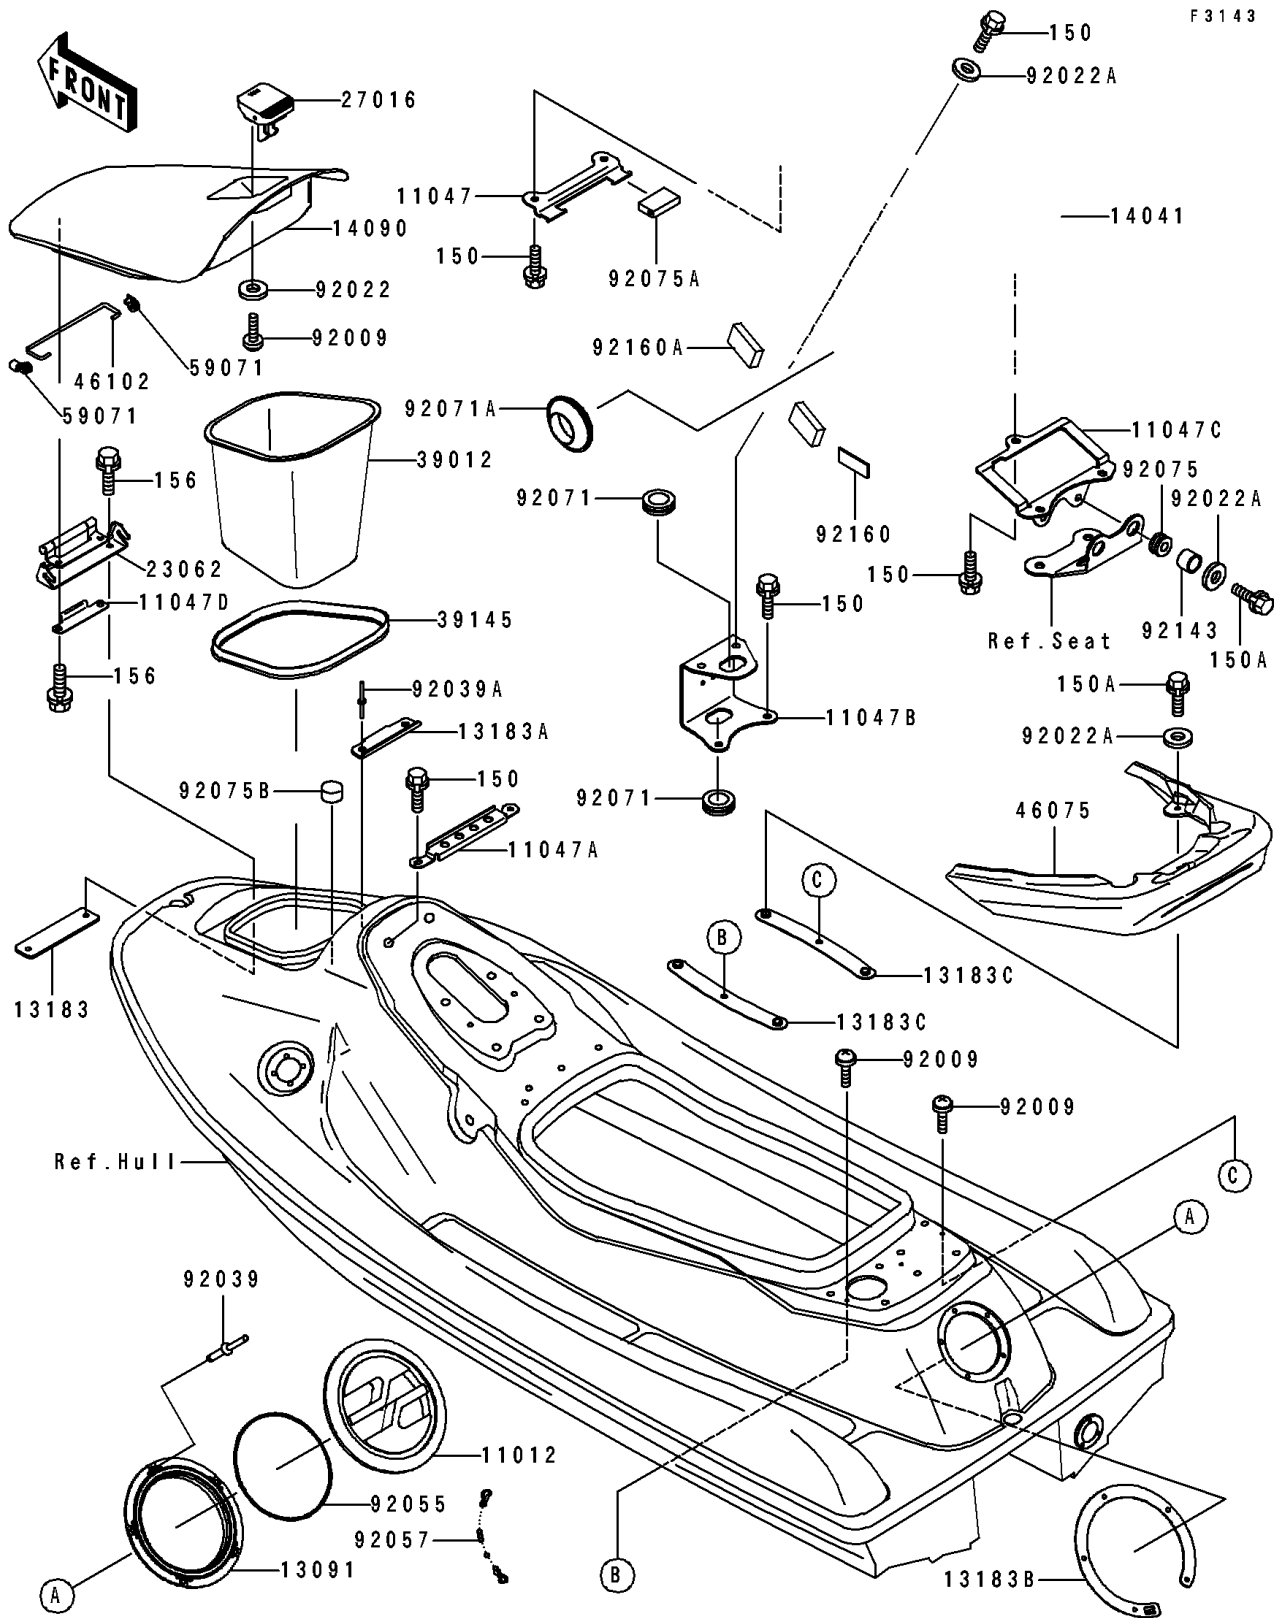

1993 JET SKI® Super Sport Xi PARTS DIAGRAM

Hull Fittings(JH750-B1)

1993 JET SKI® Super Sport Xi PARTS LIST

Hull Fittings(JH750-B1)

ITEM NAME	PART NUMBER	QUANTITY
CAP,STORAGE,J.WHITE (Ref # 11012)	11012-3758-8U	1
BRACKET,HANDLE POLE COVER,FR (Ref # 11047)	11047-3763	1
BRACKET,HANDLE POLE COVER,FR (Ref # 11047A)	11047-3764	1
BRACKET,HANDLE POLE COVER,CNT (Ref # 11047B)	11047-3765	1
BRACKET,HANDLE POLE COVER,RR (Ref # 11047C)	11047-3773	1
BRACKET,ROD HOLDER (Ref # 11047D)	11047-3779	1
HOLDER,STORAGE,J.WHITE (Ref # 13091)	13091-3766-8U	1
PLATE,HINGE BRACKET (Ref # 13183)	13183-3781	1
PLATE,HOOK (Ref # 13183A)	13183-3801	1
PLATE,STORAGE (Ref # 13183B)	13183-3804	1
PLATE,TAIL GRIP (Ref # 13183C)	13183-3805	1
COVER-COMP,HANDLE POLE,VIOLET (Ref # 14041)	14041-3703-23	1
COVER,HATCH,J.WHITE (Ref # 14090)	14090-3711-8C	1
BRACKET-COMP,HATCH COVER (Ref # 23062)	23062-3705	1
LOCK-ASSY,HATCH COVER (Ref # 27016)	27016-3721	1
CASE-STORAGE (Ref # 39012)	39012-3712	1
TRIM-SEAL,STORAGE CASE (Ref # 39145)	39145-3734	1
GRIP,TAIL,VIOLET (Ref # 46075)	46075-3724-RE	1
ROD (Ref # 46102)	46102-3715	1
JOINT (Ref # 59071)	59071-1125	1
SCREW,5X16 (Ref # 92009)	92009-3789	1
WASHER,5X16X1.5 (Ref # 92022)	92022-3041	1
WASHER,6.5X20X1.5 (Ref # 92022A)	92022-3710	1
RIVET (Ref # 92039)	92039-3714	1
RIVET (Ref # 92039A)	92039-3753	1
RING-0,ID=131.6MM (Ref # 92055)	92055-3732	1
CHAIN,COVER,L=100 (Ref # 92057)	92057-3704	1
GROMMET (Ref # 92071)	92071-3704	1
GROMMET,TILT LEVER (Ref # 92071A)	92071-3794	1

1993 JET SKI® Super Sport Xi PARTS LIST

Hull Fittings(JH750-B1)

ITEM NAME	PART NUMBER	QUANTITY
DAMPER (Ref # 92075)	92075-105	1
DAMPER (Ref # 92075A)	92075-1446	1
DAMPER (Ref # 92075B)	92075-3760	1
COLLAR,7.5X10.5X7.2 (Ref # 92143)	92143-3730	1
DAMPER (Ref # 92160)	92160-3792	1
DAMPER (Ref # 92160A)	92160-3808	1
BOLT-WS,6X14 (Ref # 150)	150R0614	1
BOLT-WS,6X20 (Ref # 150A)	150R0620	1
BOLT-WP,6X18 (Ref # 156)	156R0618	1