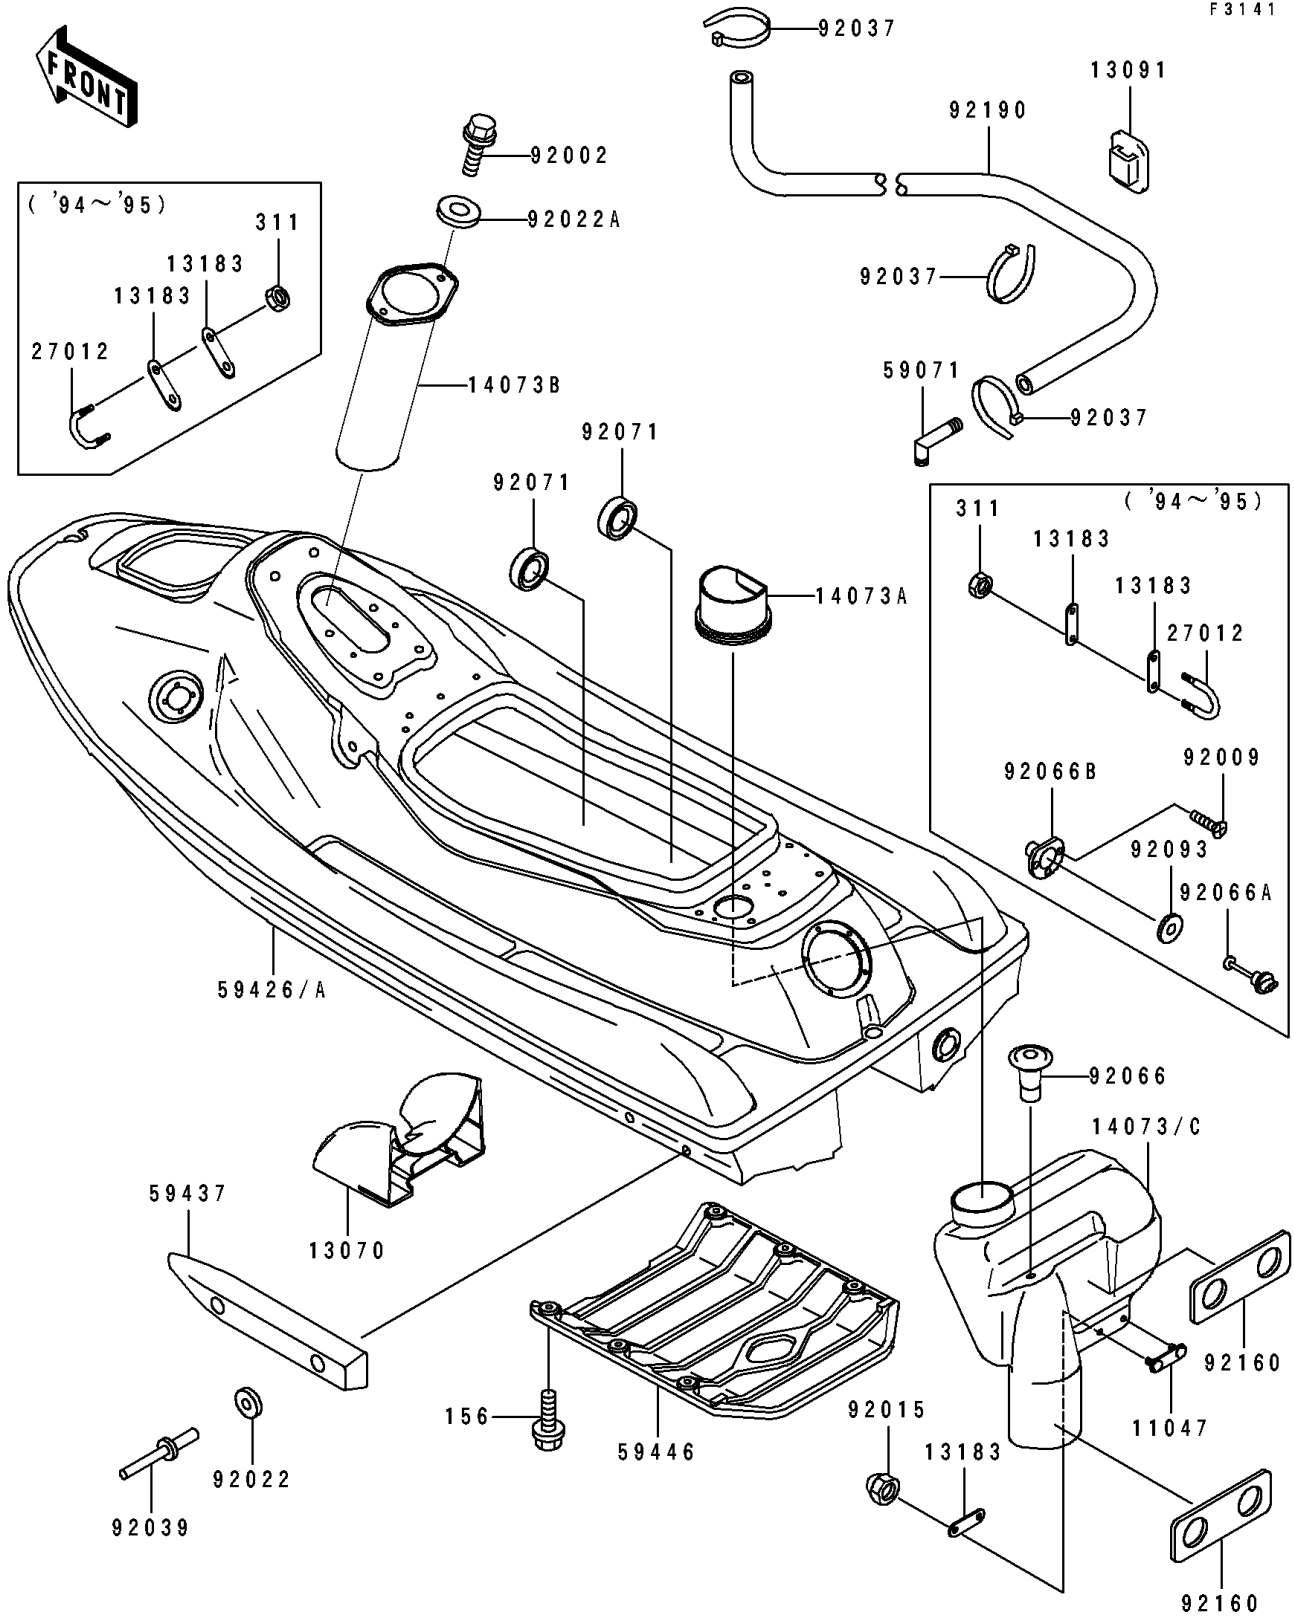

1993 JET SKI® Super Sport Xi PARTS DIAGRAM

Hull

F3141

1993 JET SKI® Super Sport Xi PARTS LIST

Hull

ITEM NAME	PART NUMBER	QUANTITY
BRACKET,RR DUCT (Ref # 11047)	11047-3774	1
GUIDE,INTAKE (Ref # 13070)	13070-3713	1
HOLDER,BAND (Ref # 13091)	13091-3764	1
PLATE (Ref # 13183)	13183-3809	1
PLATE (Ref # 13270)	13270-3782	1
DUCT,RR,MAIN (Ref # 14073)	14073-3737	1
DUCT,INTAKE (Ref # 14073A)	14073-3739	1
DUCT,FR (Ref # 14073B)	14073-3746	1
JOINT (Ref # 59071)	59071-3713	1
JOINT (Ref # 59071A)	59071-3733	1
HULL-COMP,J.WHITE (Ref # 59426)	59426-3805-8C	1
STABILIZER (Ref # 59437)	59437-3002	1
COVER-JET PUMP (Ref # 59446)	59446-3723	1
BOLT,6X16 (Ref # 92002)	92002-3728	1
NUT,20MM (Ref # 92015)	92015-3738	1
NUT,CAP,6MM (Ref # 92015A)	92015-3755	1
WASHER,5X16X1.5 (Ref # 92022)	92022-3041	1
WASHER,6.5X20X1.5 (Ref # 92022A)	92022-3710	1
CLAMP (Ref # 92037)	92037-1173	1
RIVET (Ref # 92039)	92039-3002	1
PLUG (Ref # 92066)	92066-3706	1
GROMMET (Ref # 92071)	92071-3783	1
DAMPER (Ref # 92160)	92160-3722	1
TUBE,5X10X1000 (Ref # 92190)	92190-3896	1
BOLT-WP,6X20 (Ref # 156)	156R0620	1
BOLT-WSP,5X18 (Ref # 157)	157R0518	1