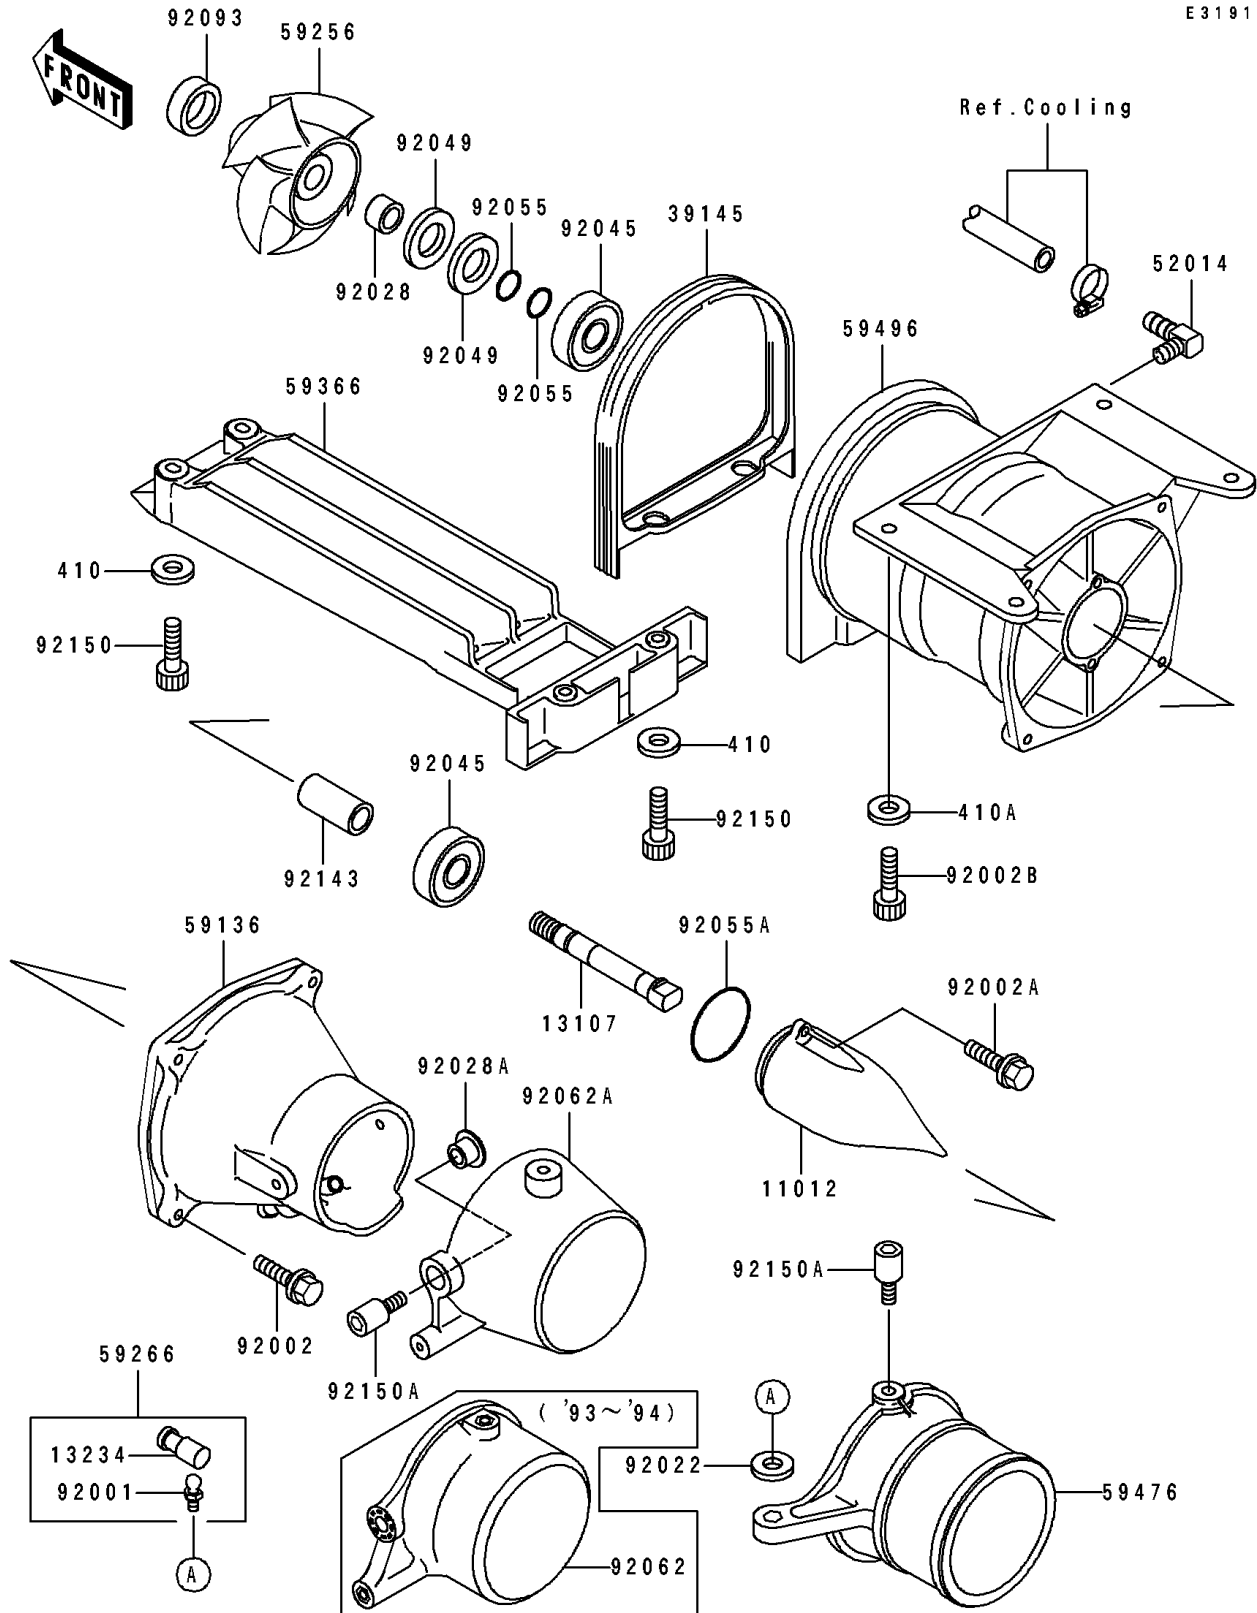

1993 JET SKI® Super Sport Xi PARTS DIAGRAM

Jet Pump

E3191

1993 JET SKI® Super Sport Xi PARTS LIST

Jet Pump

ITEM NAME	PART NUMBER	QUANTITY
CAP,JET PUMP (Ref # 11012)	11012-3712	1
SHAFT,JET PUMP (Ref # 13107)	13107-3721	1
SHAFT-COMP,JOINT (Ref # 13234)	13234-3708	1
TRIM-SEAL (Ref # 39145)	39145-3732	1
ELBOW (Ref # 52014)	52014-3708	1
NOZZLE-PUMP (Ref # 59136)	59136-3721	1
IMPELLER (Ref # 59256)	59256-3720	1
JOINT-BALL (Ref # 59266)	59266-3707	1
GRATE (Ref # 59366)	59366-3710	1
NOZZLE-STRG (Ref # 59476)	59476-3717	1
VANE-GUIDE (Ref # 59496)	59496-3703	1
BOLT,BALL,6MM (Ref # 92001)	92001-3703	1
BOLT,6X30 (Ref # 92002)	92002-3726	1
BOLT,6X16 (Ref # 92002A)	92002-3728	1
BOLT,SOCKET,8X20 (Ref # 92002B)	92002-3771	1
WASHER (Ref # 92022)	92022-567	1
BUSHING,17X25X15 (Ref # 92028)	92028-3717	1
BEARING-BALL,#63032RD (Ref # 92045)	92045-3706	1
SEAL-OIL,TBY25X47X6 (Ref # 92049)	92049-3714	1
RING-O,13X1.9 (Ref # 92055)	92055-1021	1
RING-O (Ref # 92055A)	92055-3706	1
NOZZLE (Ref # 92062)	92062-3710	1
SEAL,JET PUMP (Ref # 92093)	92093-3739	1
COLLAR,17.4X25.4X53 (Ref # 92143)	92143-3708	1
BOLT,SOCKET,6X18 (Ref # 92150)	92150-3795	1
BOLT (Ref # 92150A)	92150-3808	1
WASHER-PLAIN-SMALL,6MM (Ref # 410)	410S0600	1
WASHER-PLAIN-SMALL,8MM (Ref # 410A)	410S0800	1