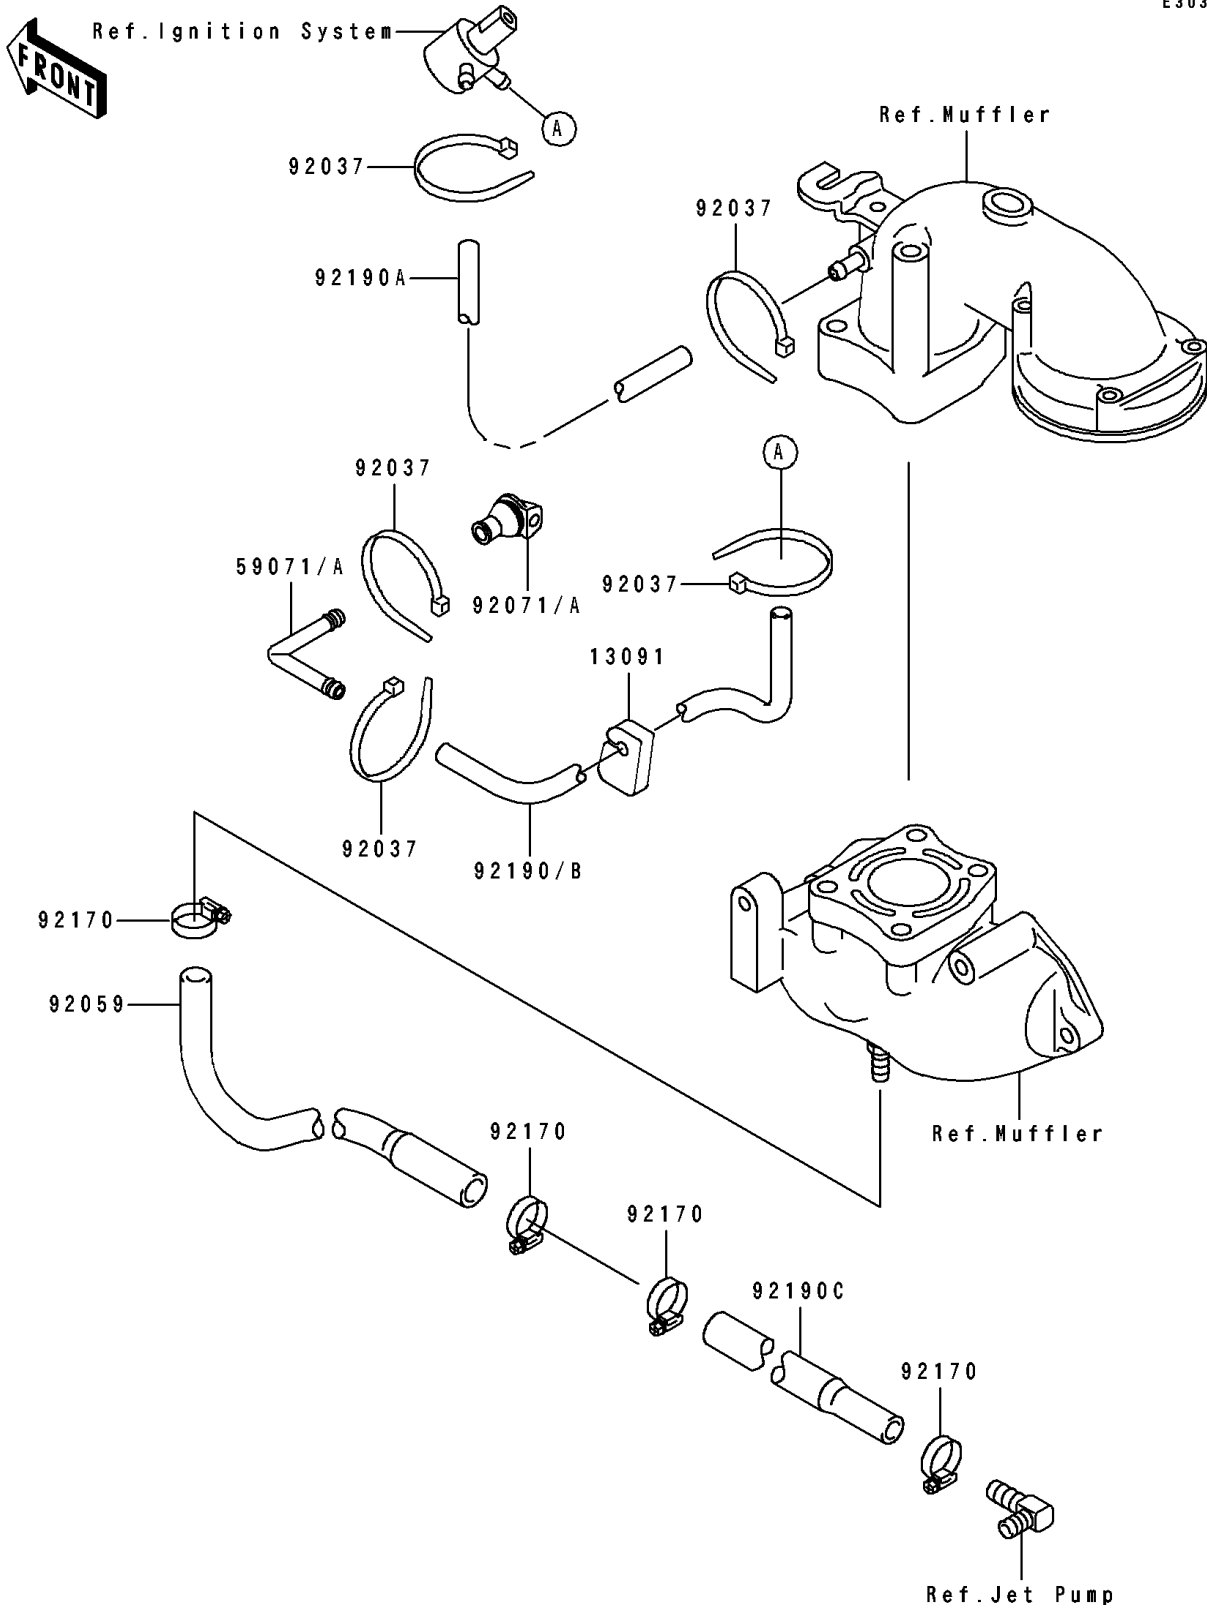

1993 JET SKI® Super Sport Xi PARTS DIAGRAM

Cooling

E3035

1993 JET SKI® Super Sport Xi PARTS LIST

Cooling

ITEM NAME	PART NUMBER	QUANTITY
HOLDER (Ref # 13091)	13091-3712	1
JOINT (Ref # 59071)	59071-3706	1
CLAMP (Ref # 92037)	92037-1173	1
TUBE,HULL-ENGINE (Ref # 92059)	92059-3891	1
GROMMET (Ref # 92071)	92071-3736	1
CLAMP (Ref # 92170)	92170-3718	1
TUBE (Ref # 92190A)	92191-3895	1
TUBE,5.8X10.8X730 (Ref # 92190B)	92190-3899	1
TUBE,JET PUMP-HULL (Ref # 92190C)	92190-3915	1