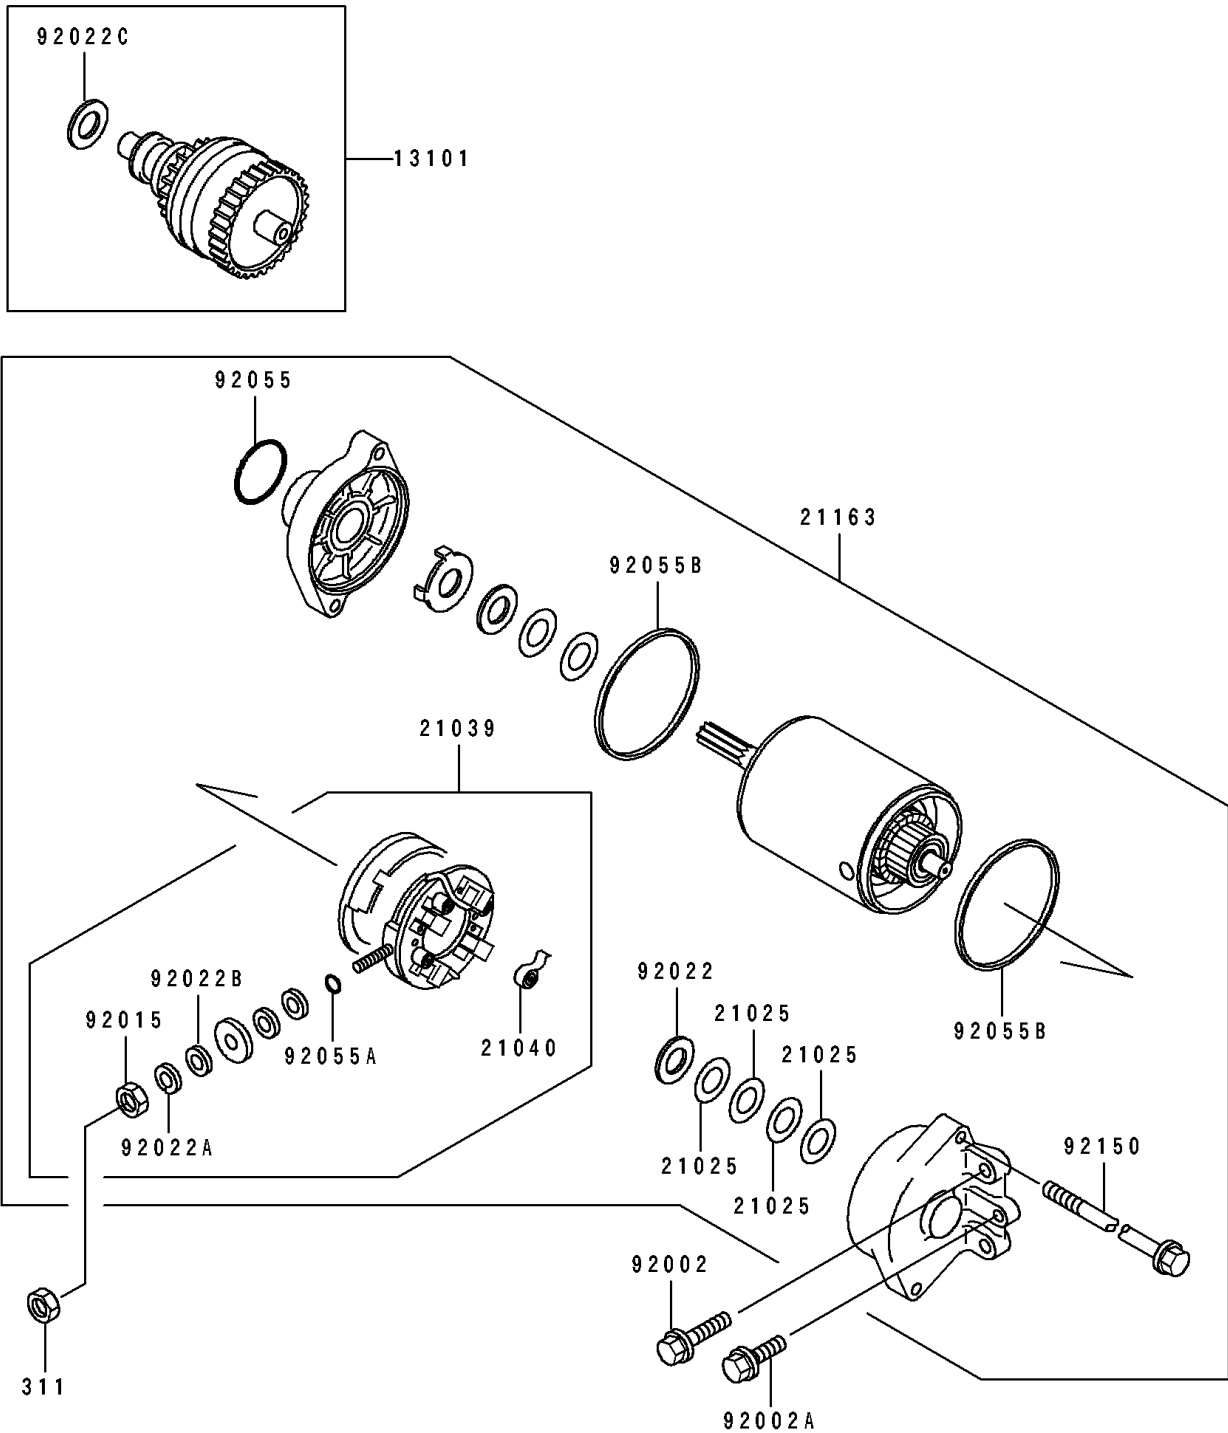

## 1993 JET SKI® Super Sport Xi PARTS DIAGRAM

Starter Motor

E1840

## 1993 JET SKI® Super Sport Xi PARTS LIST

Starter Motor

ITEM NAME	PART NUMBER	QUANTITY
GEAR-ASSY (Ref # 13101)	13101-3708	1
WASHER,9.1X18X0.2 (Ref # 21025)	21025-011	1
BRUSH,CARBON (Ref # 21039)	21039-3703	1
SPRING-BRUSH (Ref # 21040)	21040-1055	1
STARTER-ELECTRIC (Ref # 21163)	21163-3709	1
BOLT,6X25 (Ref # 92002)	92002-3714	1
BOLT,6X12 (Ref # 92002A)	92002-3763	1
NUT,6MM (Ref # 92015)	92015-3710	1
WASHER,9.1X18X0.8 (Ref # 92022)	92022-1132	1
WASHER,6MM (Ref # 92022A)	92022-3711	1
WASHER,6MM (Ref # 92022B)	92022-3713	1
WASHER,12X24X1.0 (Ref # 92022C)	92022-3731	1
RING-O (Ref # 92055)	92055-1276	1
RING-O,4.5X2.0 (Ref # 92055A)	92055-1370	1
RING-O,STARTER MOTOR (Ref # 92055B)	92055-1381	1
BOLT (Ref # 92150)	92150-3772	1
NUT-HEX,6MM (Ref # 311)	311R0600	1