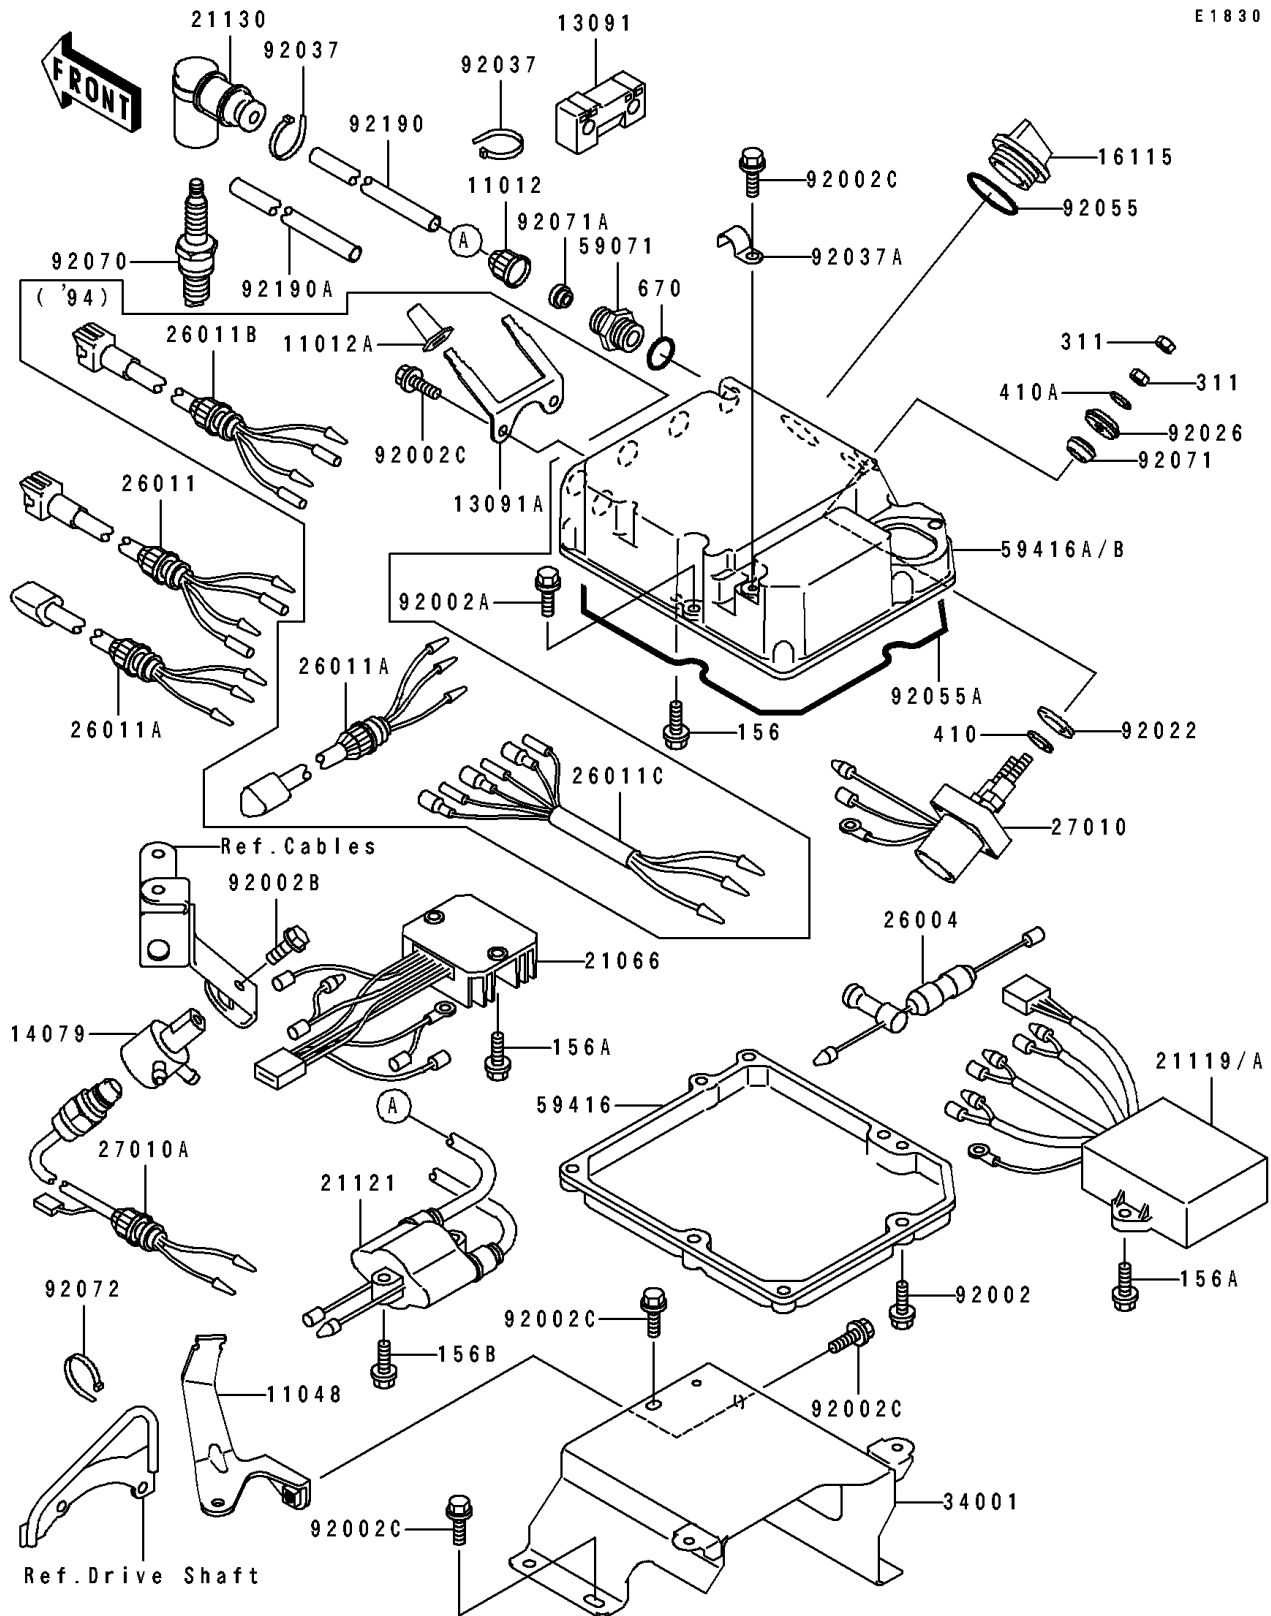

1993 JET SKI® Super Sport Xi PARTS DIAGRAM

Ignition System(JH750-B1/B2)

E1830

1993 JET SKI® Super Sport Xi PARTS LIST

Ignition System(JH750-B1/B2)

ITEM NAME	PART NUMBER	QUANTITY
CAP (Ref # 11012)	11012-3005	1
BRACKET,HIGH TENSION CORD (Ref # 11048)	11048-3736	1
HOLDER,HIGH TENSION CORD (Ref # 13091)	13091-3771	1
HOLDER-ASSY (Ref # 14079)	14079-3705	1
CAP-OIL FILLER (Ref # 16115)	16115-1009	1
REGULATOR-VOLTAGE (Ref # 21066)	21066-3711	1
IGNITER (Ref # 21119)	21119-3734	1
COIL-IGNITION (Ref # 21121)	21121-3704	1
CAP-SPARK PLUG (Ref # 21130)	21130-3706	1
FUSE-ASSY (Ref # 26004)	26004-3712	1
WIRE-LEAD (Ref # 26011)	26011-3799	1
WIRE-LEAD (Ref # 26011A)	26011-3800	1
SWITCH,STARTER RELAY (Ref # 27010)	27010-3724	1
SWITCH (Ref # 27010A)	27010-3733	1
STAND,ELECTRIC CASE (Ref # 34001)	34001-3705	1
JOINT (Ref # 59071)	59071-3001	1
CASE-ELECTRIC,LWR (Ref # 59416)	59416-3728	1
CASE-ELECTRIC,UPP (Ref # 59416A)	59416-3729	1
BOLT,6X25 (Ref # 92002)	92002-3714	1
BOLT,6X35 (Ref # 92002A)	92002-3715	1
BOLT,6X16 (Ref # 92002B)	92002-3728	1
BOLT,6X12 (Ref # 92002C)	92002-3763	1
WASHER (Ref # 92022)	92022-3035	1
SPACER (Ref # 92026)	92026-3703	1
CLAMP (Ref # 92037)	92037-1173	1
CLAMP (Ref # 92037A)	92037-3730	1
RING-O,31.5X2.6 (Ref # 92055)	92055-049	1
RING-O,ELECTRIC CASE (Ref # 92055A)	92055-3733	1
PLUG-SPARK,BR8ES(NGK) (Ref # 92070)	92070-2078	1

1993 JET SKI® Super Sport Xi PARTS LIST

Ignition System(JH750-B1/B2)

ITEM NAME	PART NUMBER	QUANTITY
GROMMET (Ref # 92071)	92071-3004	1
GROMMET (Ref # 92071A)	92071-527	1
BAND (Ref # 92072)	92072-3778	1
TUBE,HIGH TENSION,L=330 (Ref # 92190)	92190-3707	1
TUBE,HIGH TENSION,L=210 (Ref # 92190A)	92190-3708	1
BOLT-WP,6X14 (Ref # 156)	156R0614	1
BOLT-WP,6X22 (Ref # 156A)	156R0622	1
BOLT-WP (Ref # 156B)	156R0630	1
NUT-HEX,6MM (Ref # 311)	311R0600	1
WASHER-PLAIN-SMALL,10MM (Ref # 410)	410B1000	1
WASHER-PLAIN-SMALL,6MM (Ref # 410A)	410S0600	1
O RING,16MM (Ref # 670)	670B2016	1