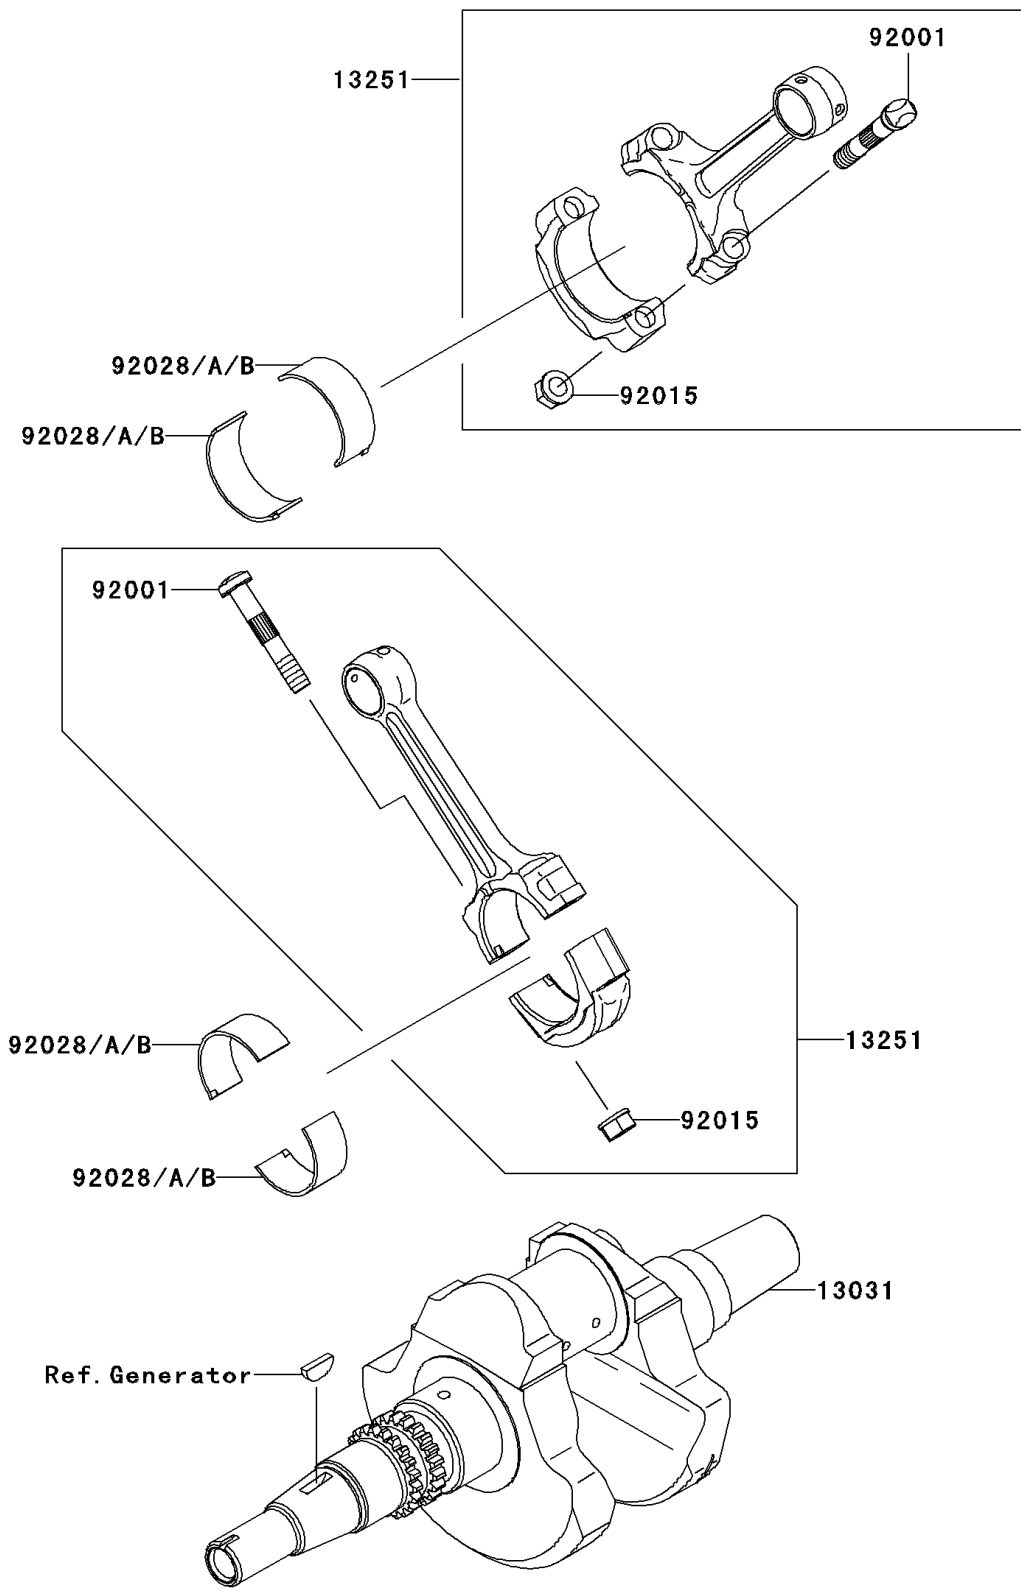

2008 Teryx® 750 4x4 NRA Outdoors™ PARTS DIAGRAM

Crankshaft

E1321

2008 Teryx® 750 4x4 NRA Outdoors™ PARTS LIST

Crankshaft

ITEM NAME	PART NUMBER	QUANTITY
CRANKSHAFT-COMP (Ref # 13031)	13031-0079	1
ROD-ASSY-CONNECTING (Ref # 13251)	13251-1143	1
BOLT,CONNECTING ROD (Ref # 92001)	92001-1980	1
NUT,FLANGED,8MM (Ref # 92015)	92015-1311	1
BUSHING,CONNECTING ROD,GREEN (Ref # 92028)	92028-1961	1
BUSHING,CONNECTING ROD,YELLOW (Ref # 92028A)	92028-1962	1
BUSHING,CONNECTING ROD,BROWN (Ref # 92028B)	92028-1963	1