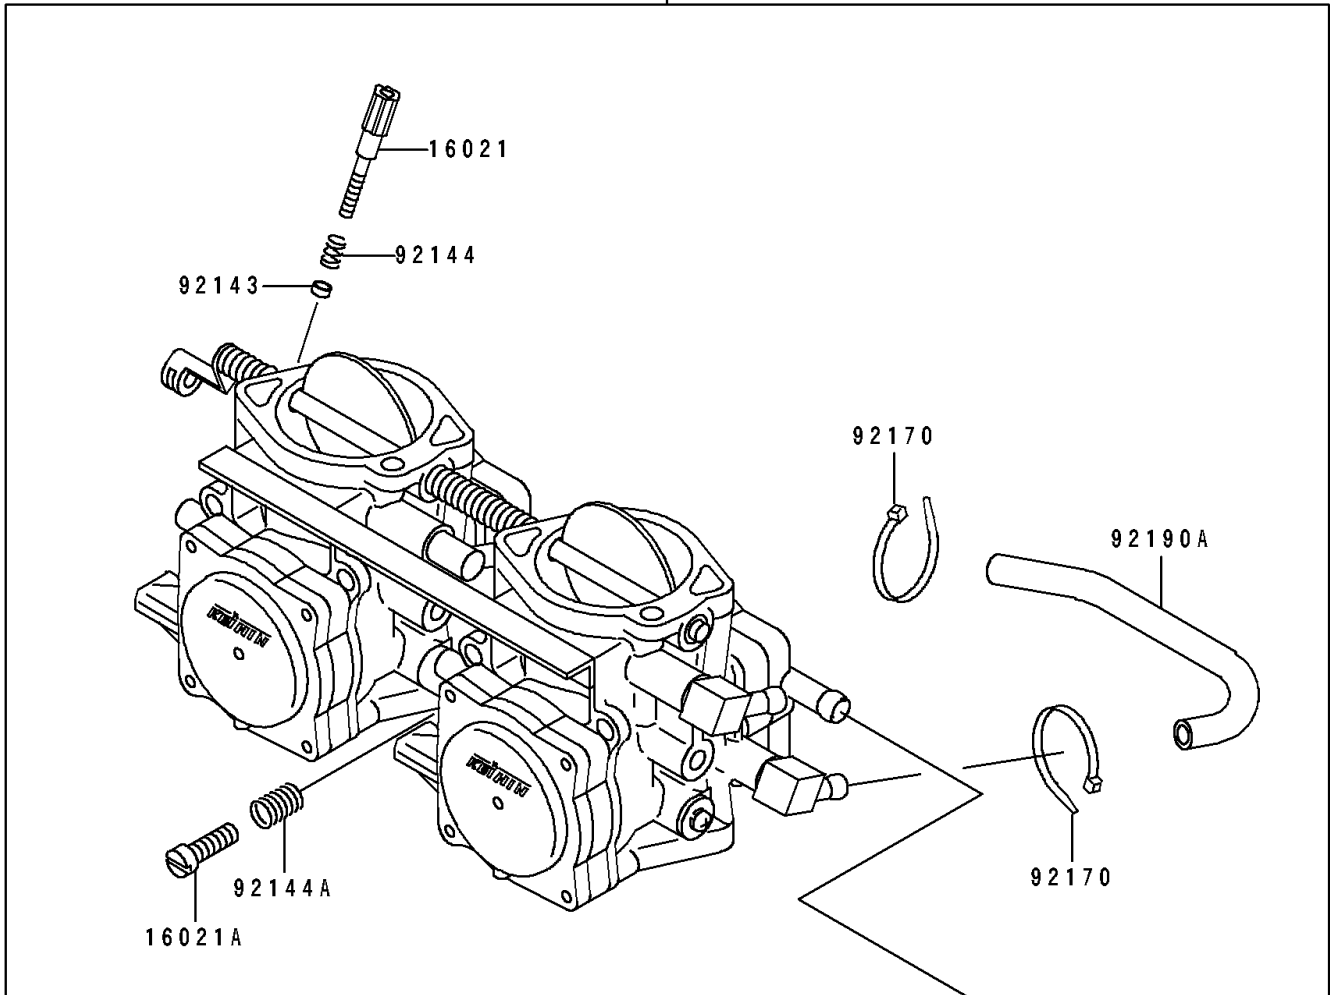

1993 JET SKI® Super Sport Xi PARTS DIAGRAM

Carburetor

E1611

15001/15003

1993 JET SKI® Super Sport Xi PARTS LIST

Carburetor

ITEM NAME	PART NUMBER	QUANTITY
CARBURETOR-ASSY (Ref # 15001)	15001-3768	1
SCREW-THROTTLE STOP (Ref # 16021)	16021-3702	1
SCREW-THROTTLE STOP (Ref # 16021A)	16021-3704	1
CLAMP (Ref # 92037)	92037-1173	1
COLLAR,THROTTLE STOP SCREW (Ref # 92143)	92143-3709	1
SPRING,THROTTLE STOP SCREW (Ref # 92144)	92144-3706	1
SPRING,THROTTLE STOP SCREW (Ref # 92144A)	92144-3745	1
CLAMP,TUBE (Ref # 92170)	92170-3740	1
TUBE,PULSE (Ref # 92190)	92190-3904	1
TUBE,5.3X10.5X180 (Ref # 92190A)	92190-3910	1