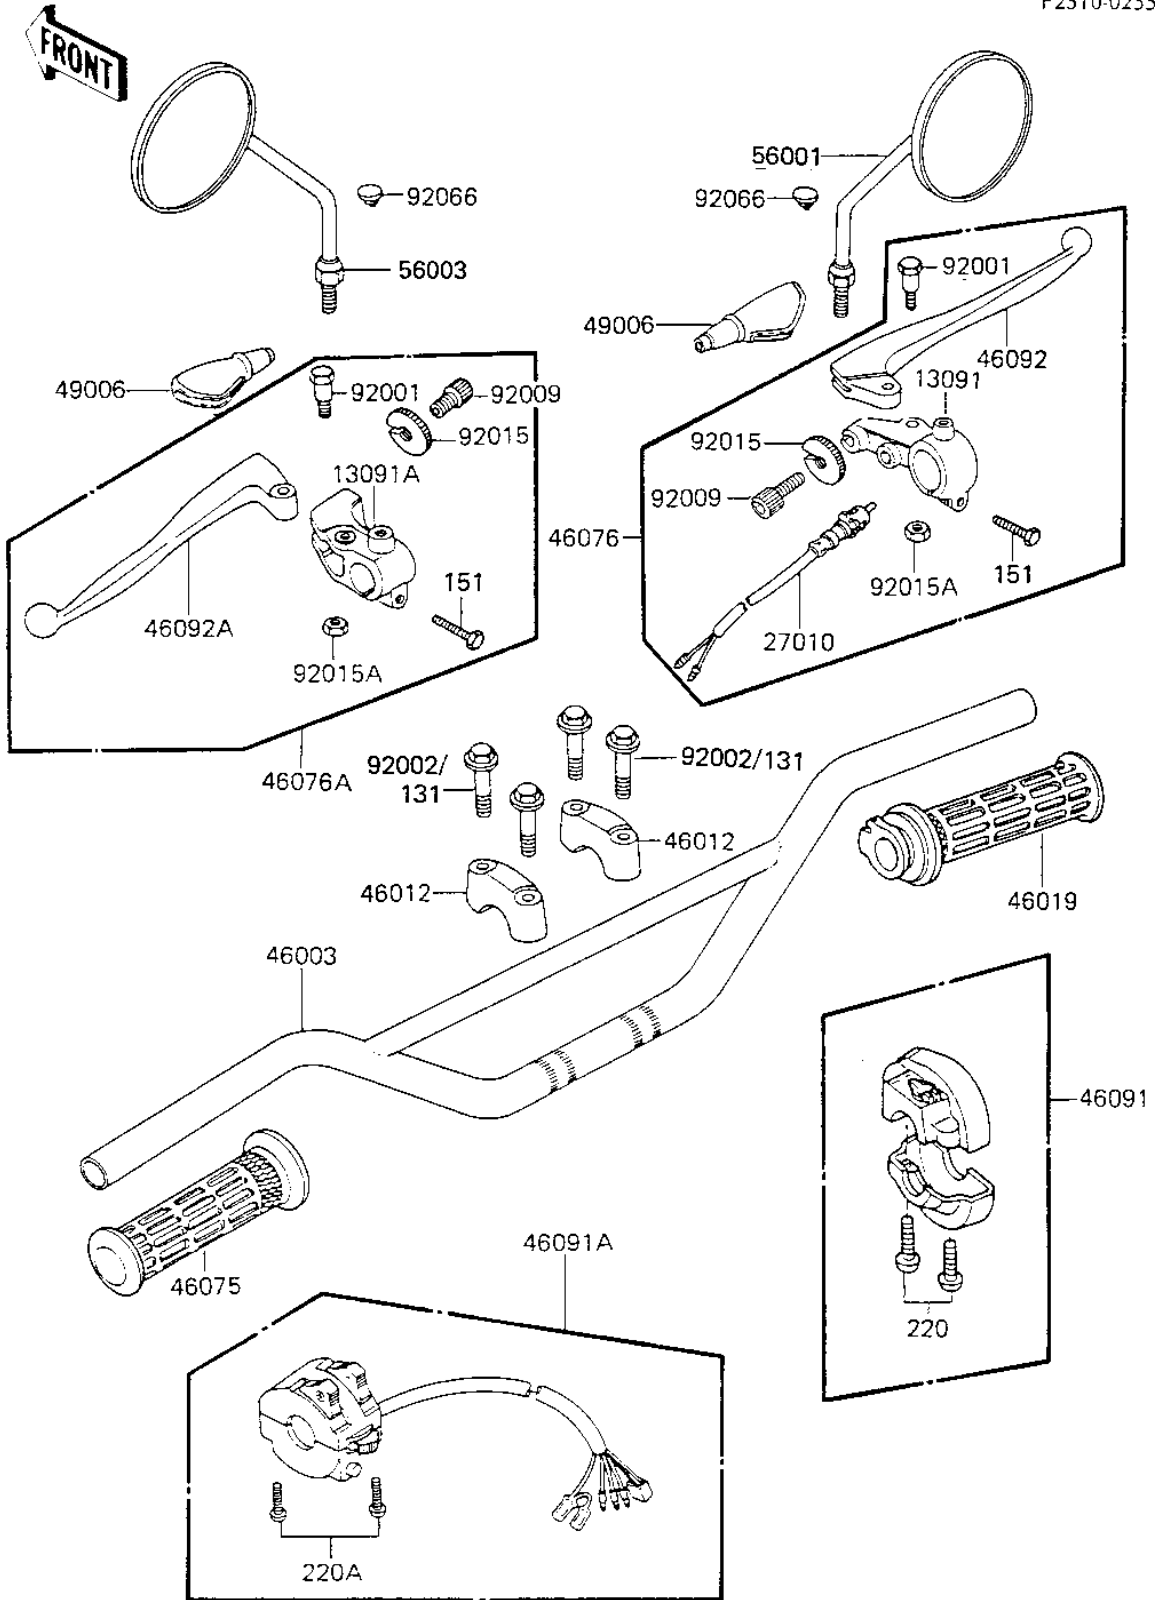

1983 KL250 PARTS DIAGRAM

HANDLEBAR

F2310-0255

1983 KL250 PARTS LIST

HANDLEBAR

ITEM NAME	PART NUMBER	QUANTITY
HOLDER-FR BRK LEV,BLK (Ref # 13091)	46060-009-21	1
HOLDER-CLUTCH LEV,BLK (Ref # 13091A)	46094-011-21	1
SWITCH-FR. BRAKE LAMP (Ref # 27010)	27021-004	1
HANDLEBAR (Ref # 46003)	46003-1038	1
HOLDER,HANDLEBAR (Ref # 46012)	46012-014	1
GRIP ASSY,THROTTLE (Ref # 46019)	46019-1005	1
GRIP,L.H. (Ref # 46075)	46075-1004	1
LEVER ASSY,FRNT BRAKE (Ref # 46076)	46021-031	1
LEVER ASSY,CLUTCH (Ref # 46076A)	46076-044	1
HOUSING ASSY,CONT,R.H (Ref # 46091)	46091-1041	1
HOUSING ASSY,CONT,LH (Ref # 46091A)	46091-1166	1
LEVER FRONT BRAKE (Ref # 46092)	46058-004	1
LEVER-CLUTCH (Ref # 46092A)	46092-015	1
BOOTS,LEVER HOLDER (Ref # 49006)	49006-1017	1
REAR VIEW MIRROR,R.H (Ref # 56001)	56002-020	1
REAR VIEW MIRROR,L.H (Ref # 56003)	56003-009	1
BOLT,HEX HEAD,5X22 (Ref # 92001)	92007-046	1
BOLT,8X35 (Ref # 92002)	92002-1084	1
SCREW CABLE ADJUST (Ref # 92009)	46055-003	1
NUT-LOCK (Ref # 92015)	46056-005	1
NUT-LOCK,5MM (Ref # 92015A)	92019-014	1
PLUG,9.5X8 (Ref # 92066)	92066-1077	1
BOLT,FLANGED,8X35 (Ref # 131)	130G0835	1
BOLT-WP (Ref # 151)	151N0625	1
SCREW PAN HEAD 5X18 (Ref # 220)	220B0518	1
SCREW PAN HEAD 5X22 (Ref # 220A)	220B0522	1