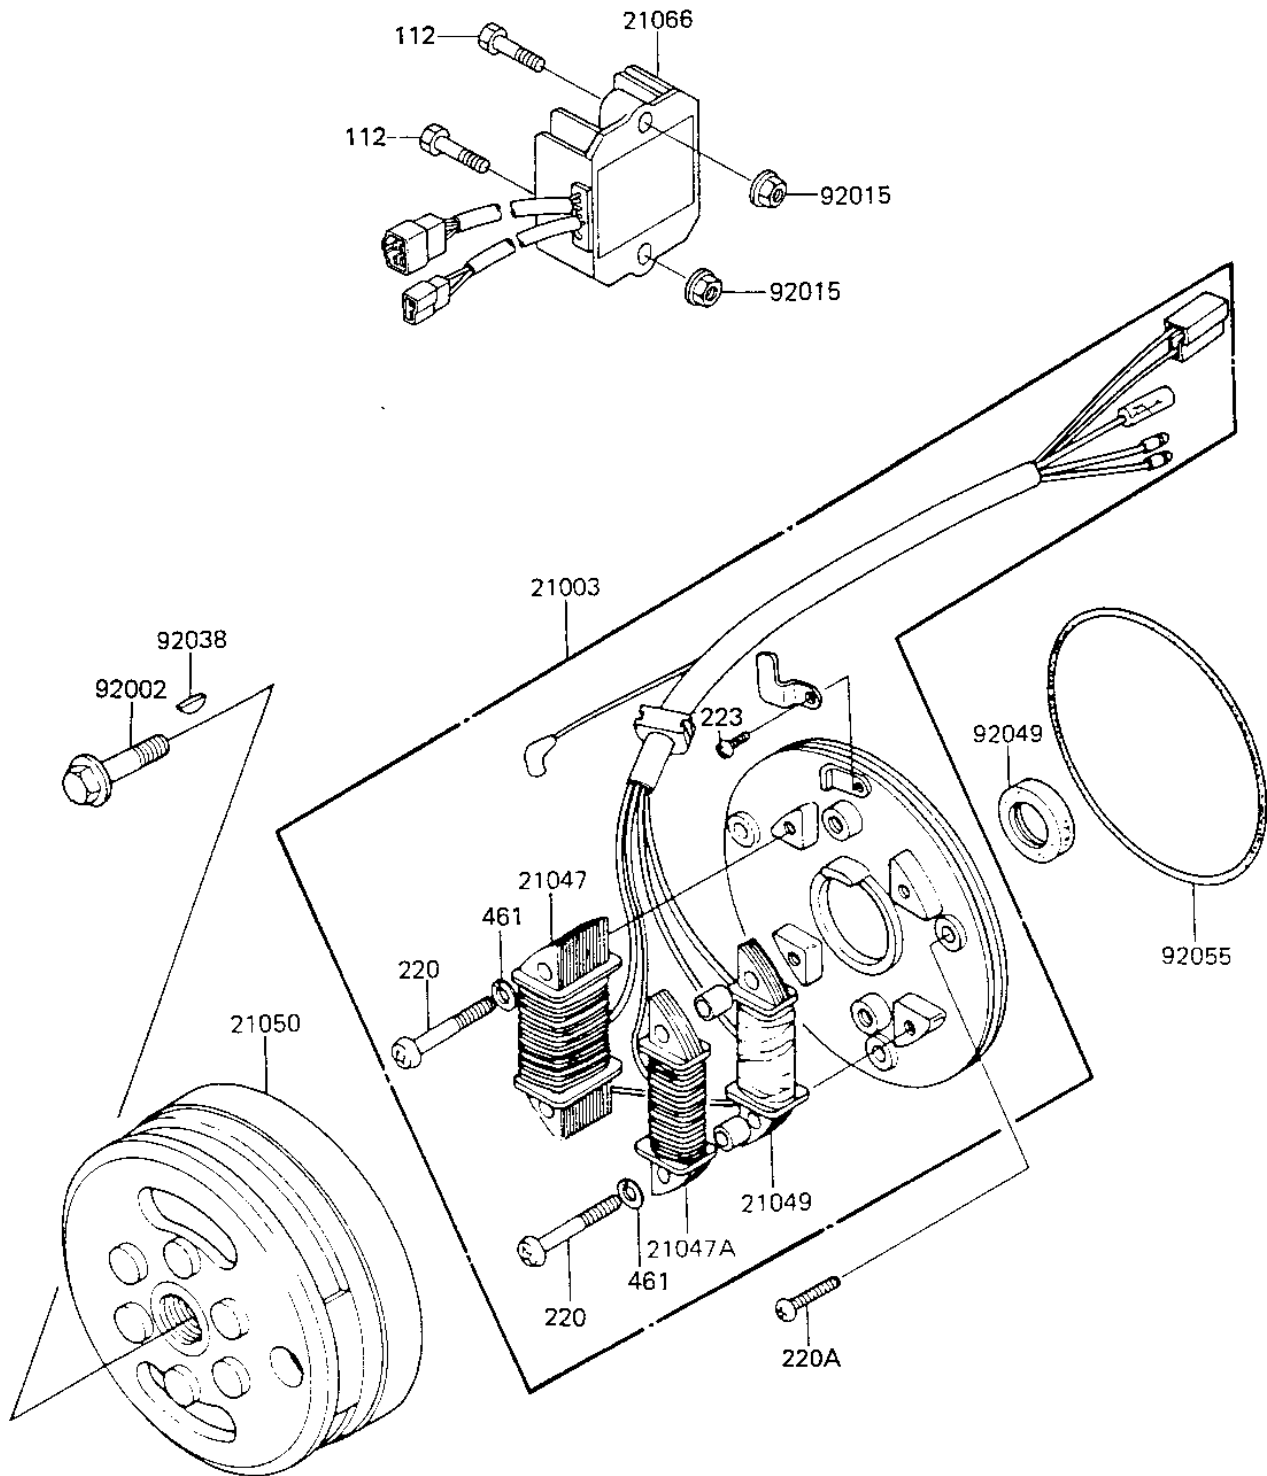

1983 KL250 PARTS DIAGRAM

GENERATOR/REGULATOR

E1810-0077

1983 KL250 PARTS LIST

GENERATOR/REGULATOR

ITEM NAME	PART NUMBER	QUANTITY
STATOR (Ref # 21003)	21003-1082	1
COIL,LIGHTING"A" (Ref # 21047)	21047-1011	1
COIL,LIGHTING"B" (Ref # 21047A)	21047-1012	1
COIL,EXCITING (Ref # 21049)	21049-1008	1
FLYWHEEL,MAGNETO (Ref # 21050)	21050-1040	1
REGULATOR-VOLTAGE (Ref # 21066)	21066-1035	1
BOLT,10X40 (Ref # 92002)	92002-1296	1
NUT-6MM (Ref # 92015)	92015-1078	1
WOODRUFF KEY (Ref # 92038)	92038-001	1
OIL SEAL,S-27408-LHS (Ref # 92049)	92049-1004	1
"O" RING,MAGNETO BASE (Ref # 92055)	92055-1006	1
BOLT-UPSET (Ref # 112)	112G0625	1
SCREW-PAN-CROS (Ref # 220)	220B0535	1
SCREW PAN HEAD 6X25 (Ref # 220A)	220B0625	1
SCREW-PAN-WS-CROS (Ref # 223)	223B0406	1
WASHER SPRING 5MM (Ref # 461)	461F0500	1