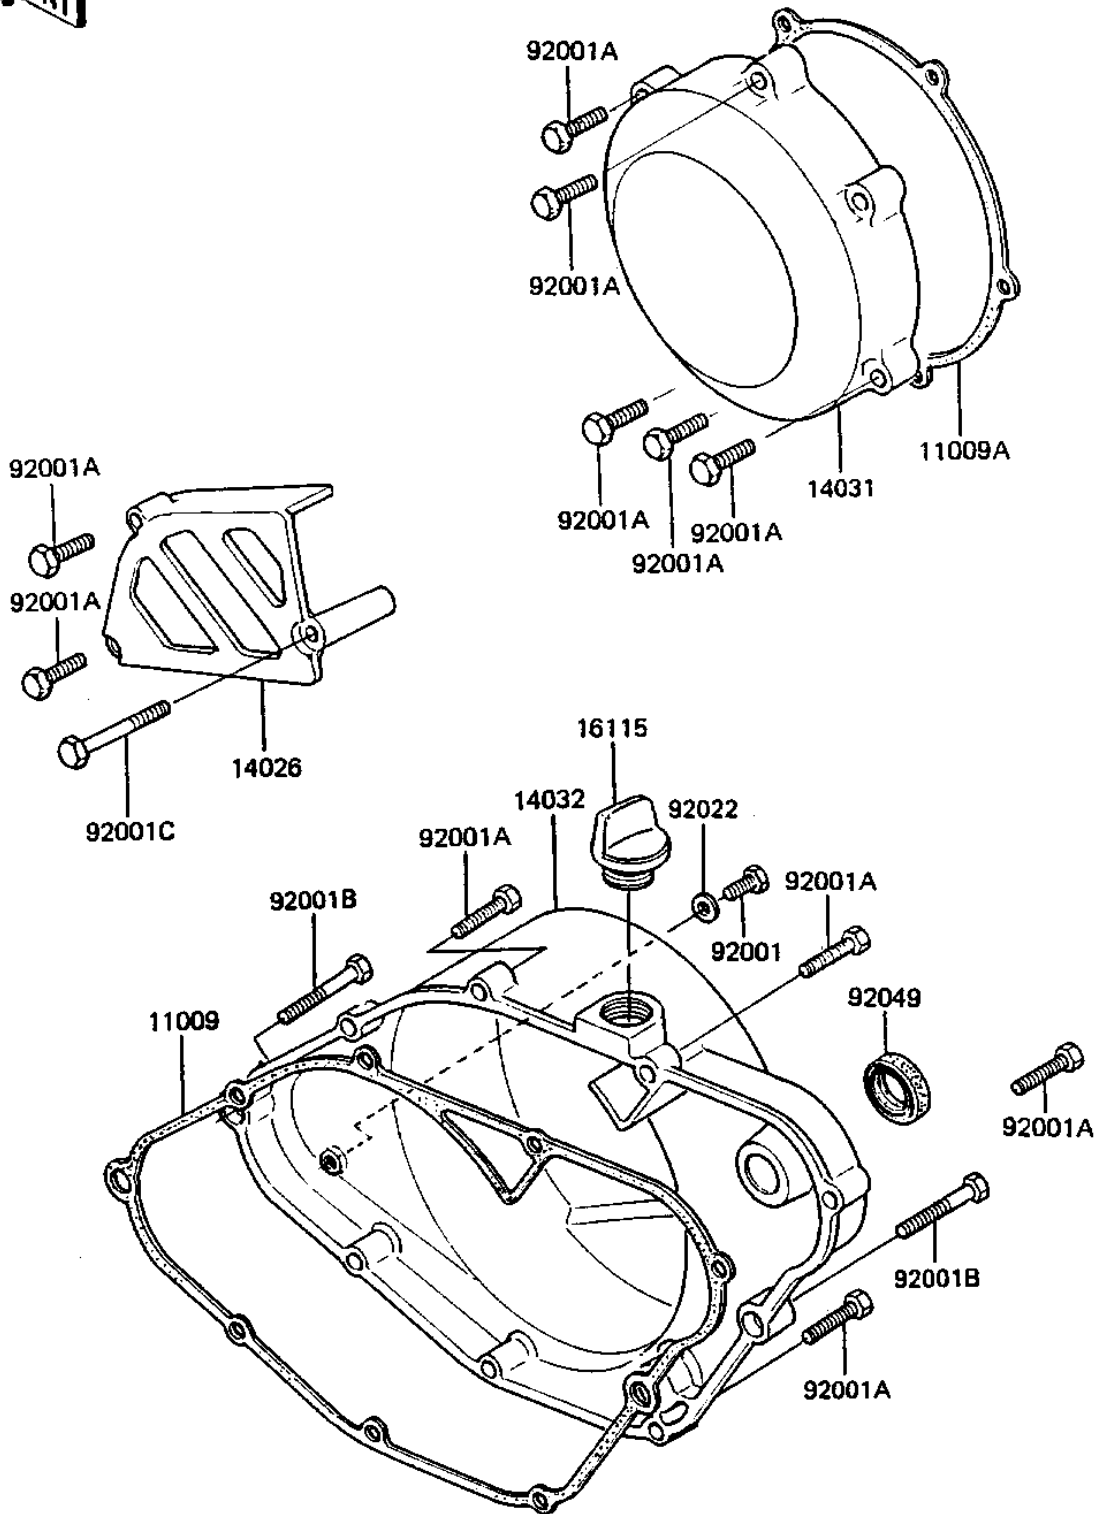

1983 KDX™250 PARTS DIAGRAM

ENGINE COVERS

E1431-0068

1983 KDX™250 PARTS LIST

ENGINE COVERS

ITEM NAME	PART NUMBER	QUANTITY
GASKET,R.H ENG COVER (Ref # 11009)	11009-1171	1
GASKET,L.H ENG,COVER (Ref # 11009A)	11009-1172	1
COVER,CHAIN,F.BLACK (Ref # 14026)	14026-1027	1
COVER-GENERATOR (Ref # 14031)	14031-1088	1
COVER-CLUTCH (Ref # 14032)	14032-1107	1
FILLER,OIL (Ref # 16115)	16115-018	1
BOLT,6X8 (Ref # 92001)	92001-1626	1
BOLT-FLANGED-SMALL (Ref # 92001A)	132G0625	1
BOLT,6X35 (Ref # 92001B)	92001-1632	1
BOLT,6X45 (Ref # 92001C)	92001-1634	1
WASHER OIL PUMP BANJO (Ref # 92022)	92022-077	1
OIL SEAL,SB18307 (Ref # 92049)	92049-013	1