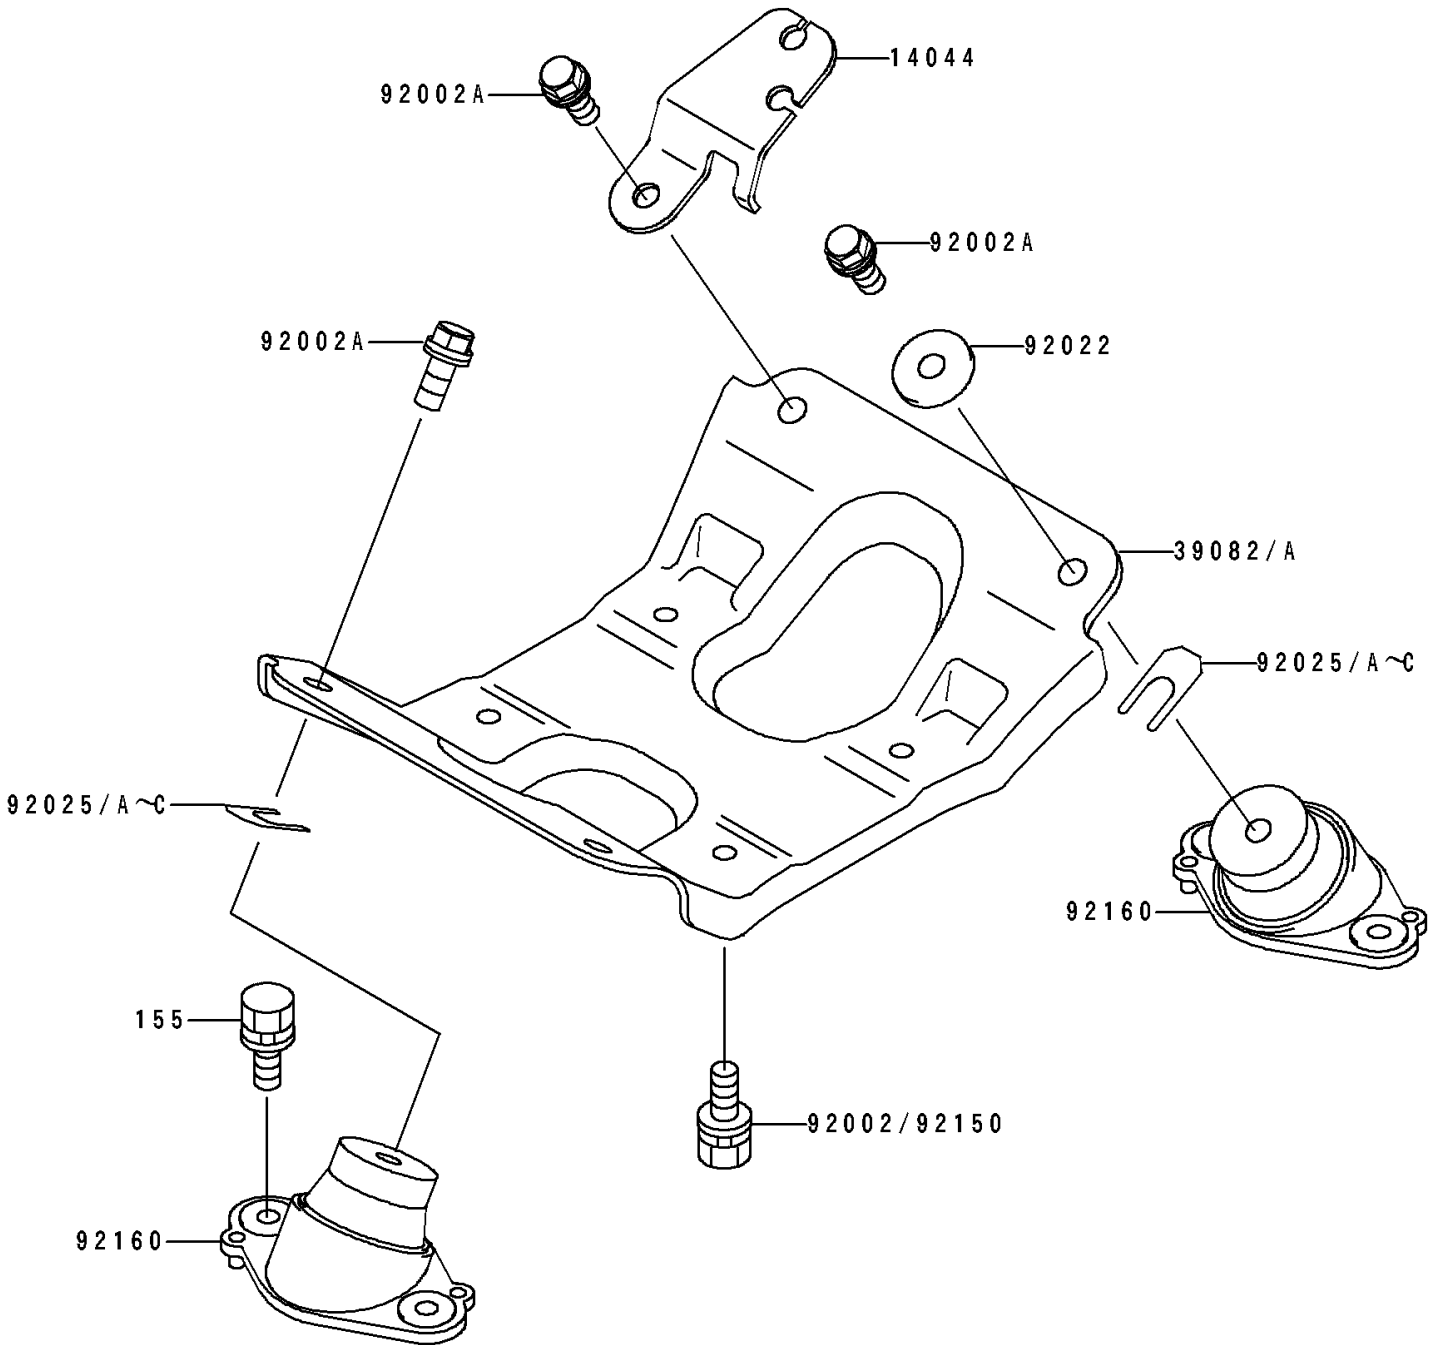

1992 JET SKI® 750 SS PARTS DIAGRAM

Engine Mount

F3144

1992 JET SKI® 750 SS PARTS LIST

Engine Mount

ITEM NAME	PART NUMBER	QUANTITY
HOLDER-CABLE (Ref # 14044)	14044-3712	1
MOUNT-ENGINE (Ref # 39082A)	39082-3709	1
BOLT,10X25 (Ref # 92002)	92002-3765	1
BOLT,10X25 (Ref # 92002A)	92002-3770	1
WASHER,32X10.5X4 (Ref # 92022)	92022-3023	1
SHIM,T=0.3MM (Ref # 92025)	92025-3705	1
SHIM,T=0.5MM (Ref # 92025A)	92025-3706	1
SHIM,T=1.0MM (Ref # 92025B)	92025-3707	1
SHIM,T=1.5MM (Ref # 92025C)	92025-3708	1
DAMPER,ENGINE MOUNT (Ref # 92160)	92160-3757	1
BOLT-WSP-SMALL,8X20 (Ref # 155)	155R0820	1