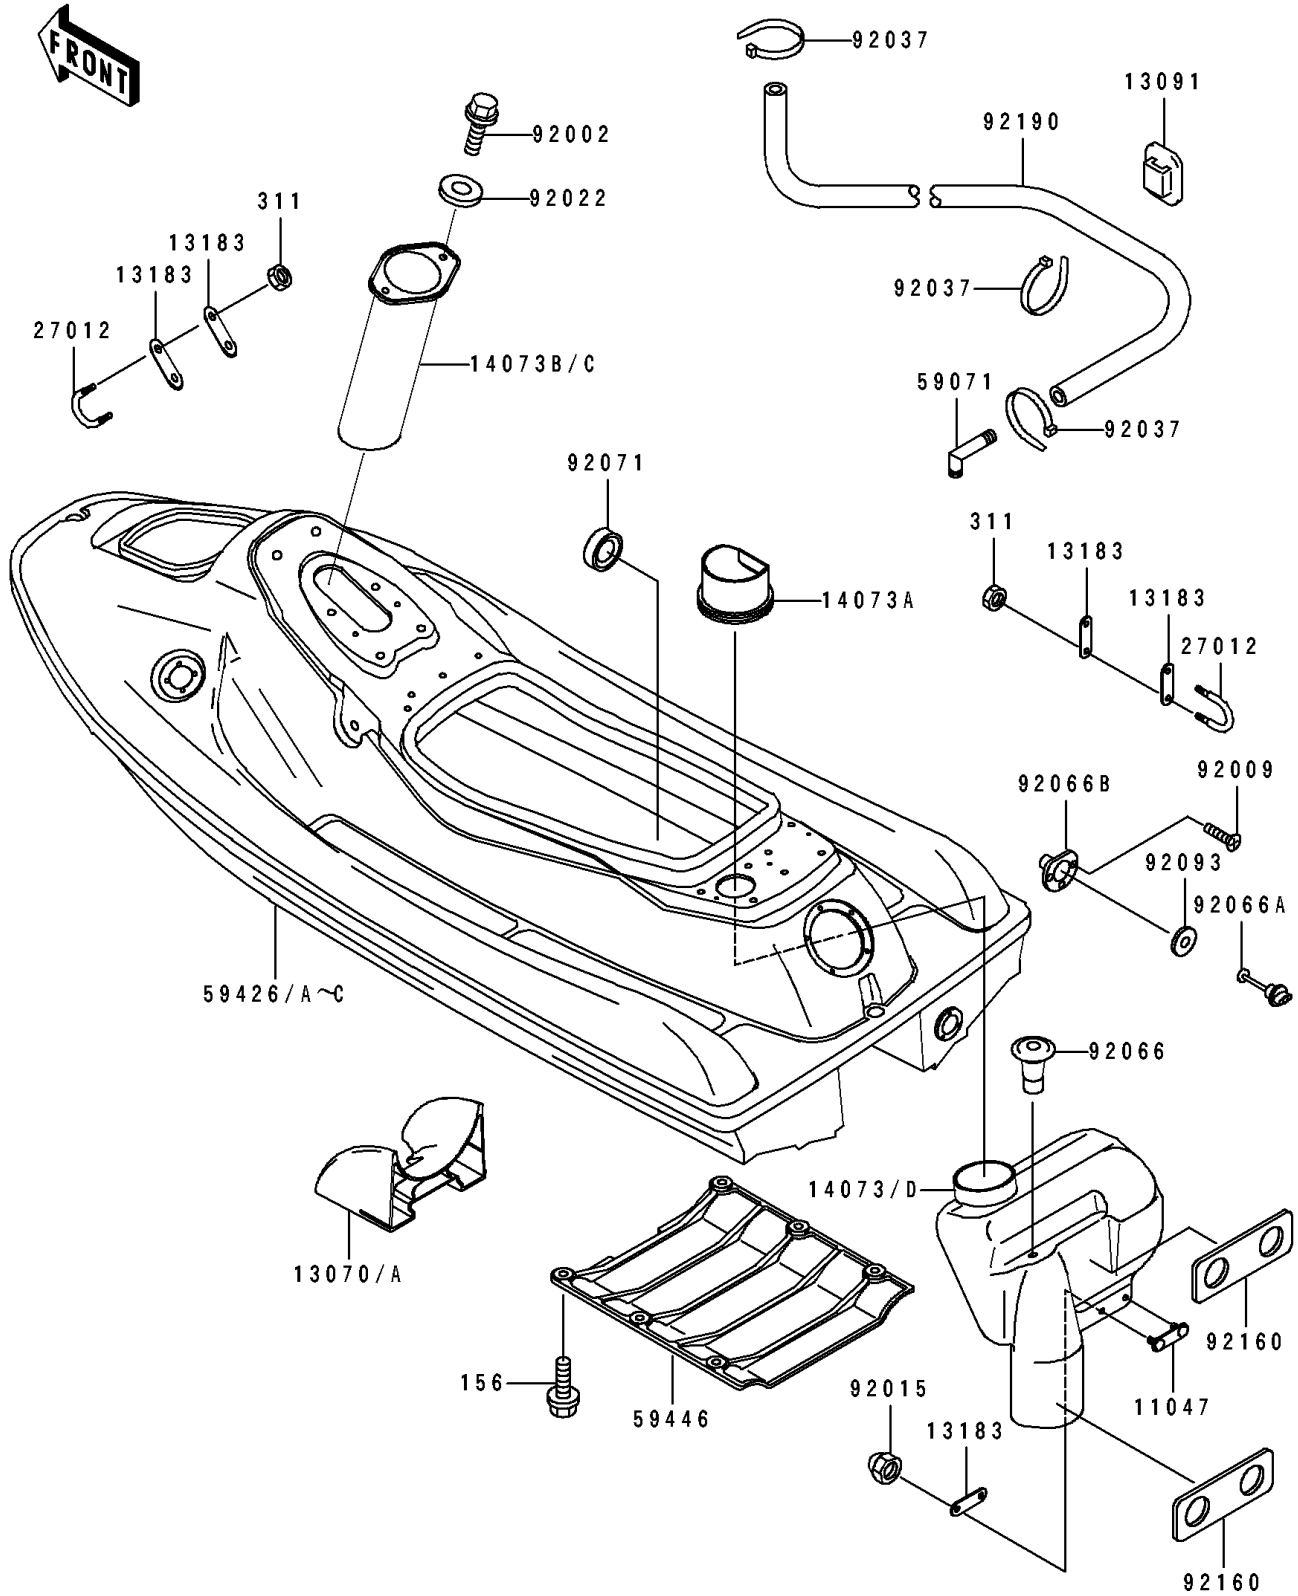

## 1992 JET SKI® 750 SS PARTS DIAGRAM

Hull

F3141

## 1992 JET SKI® 750 SS PARTS LIST

Hull

ITEM NAME	PART NUMBER	QUANTITY
BRACKET,RR DUCT (Ref # 11047)	11047-3774	1
GUIDE,INTAKE (Ref # 13070)	13070-3711	1
HOLDER,BAND (Ref # 13091)	13091-3764	1
PLATE (Ref # 13183)	13183-3809	1
DUCT,RR,MAIN (Ref # 14073)	14073-3737	1
DUCT,INTAKE (Ref # 14073A)	14073-3739	1
DUCT,FR (Ref # 14073B)	14073-3740	1
JOINT (Ref # 59071)	59071-3733	1
HULL-COMP,J.WHITE (Ref # 59426)	59426-3794-8C	1
COVER-JET PUMP (Ref # 59446)	59446-3720	1
BOLT,6X16 (Ref # 92002)	92002-3728	1
NUT,CAP,6MM (Ref # 92015)	92015-3755	1
WASHER,6.5X20X1.5 (Ref # 92022)	92022-3710	1
CLAMP (Ref # 92037)	92037-1173	1
PLUG (Ref # 92066)	92066-3706	1
GROMMET (Ref # 92071)	92071-3783	1
DAMPER (Ref # 92160)	92160-3722	1
TUBE,5X10X1000 (Ref # 92190)	92190-3896	1
BOLT-WP,6X20 (Ref # 156)	156R0620	1