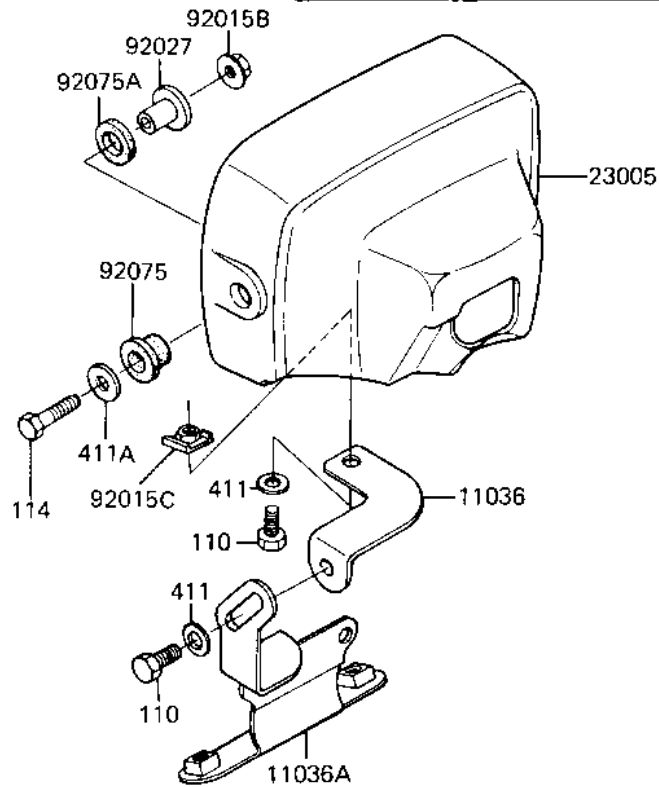

1982 Replica PARTS DIAGRAM

HEADLIGHT

F2710-0106

1982 Replica PARTS LIST

HEADLIGHT

ITEM NAME	PART NUMBER	QUANTITY
BRACKET-A,HEAD LAMP,B (Ref # 11036)	11036-1354	1
BRACKET-A,HEAD LAMP,B (Ref # 11036A)	11036-1355	1
HOLDER,HEAD LAMP SOCK (Ref # 13091)	13091-1036	1
LAMP-HEAD (Ref # 23004)	23004-1116	1
BODY-COMP-HEAD LAMP (Ref # 23005)	23005-1022-6Z	1
RIM-LAMP,BLACK (Ref # 23006)	23006-1024	1
LENS-COMP (Ref # 23007)	23007-1041	1
COVER,HEAD LAMP SOCKE (Ref # 49016)	49016-1023	1
SCREW-PAN HEAD,5X12 (Ref # 92009)	23019-023	1
SCREW,HEAD LAMP LENS (Ref # 92009A)	92009-1047	1
SCREW-PAN HEAD,5MM (Ref # 92009B)	92011-024	1
NUT,4MM (Ref # 92015)	23020-018	1
NUT,HEAD LAMP RIM FIT (Ref # 92015A)	23020-023	1
NUT,8M/M (Ref # 92015B)	92015-1014	1
NUT,HEAD LAMP BODY FT (Ref # 92015C)	92015-1050	1
WASHER (Ref # 92022)	23021-004	1
WASHER (Ref # 92022A)	23021-010	1
WASHER-PLAIN,5MM (Ref # 92022B)	23021-012	1
COLLAR,HEAD LAMP FITT (Ref # 92027)	92027-1131	1
BULB,12V-60/55W (Ref # 92069)	92069-1002	1
DAMPER,HEAD LAMP FITT (Ref # 92075)	92075-1109	1
DAMPER,HEAD LAMP FITT (Ref # 92075A)	92075-1110	1
SPRING,HEAD LAMP LENS (Ref # 92081)	92081-1103	1
BOLT-UPSET 6X14 (Ref # 110)	112B0614	1
BOLT-SMALL-UPSET (Ref # 114)	115C0835	1
WASHER PLAIN 6MM (Ref # 411)	411B0600	1
WASHER PLAIN (Ref # 411A)	411F0800	1
WASHER SPRING 5MM (Ref # 461)	461F0500	1