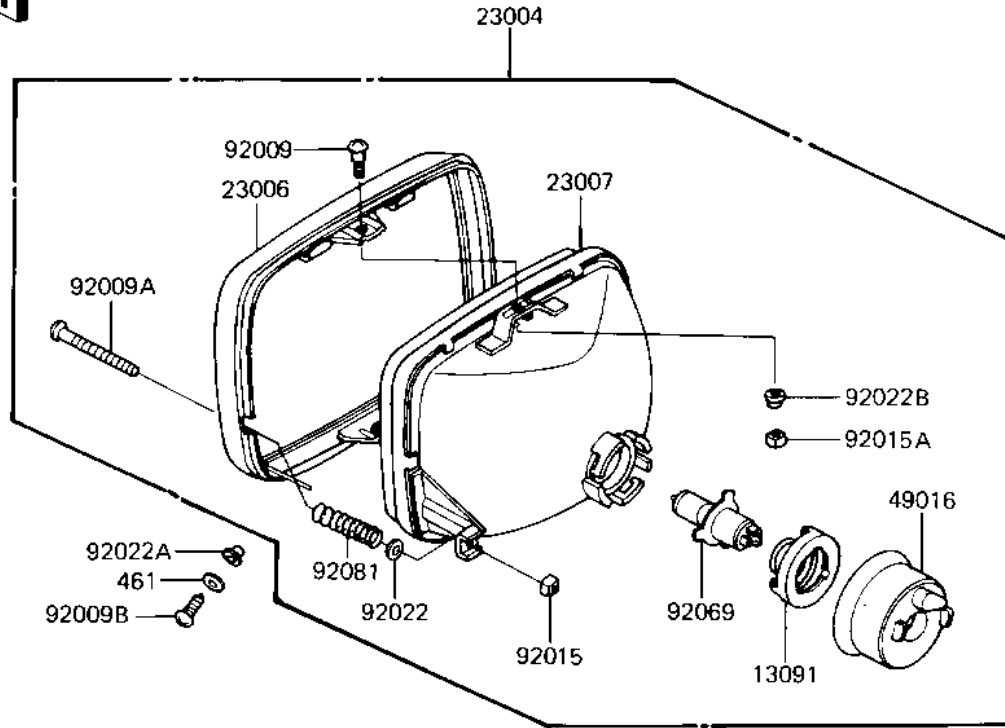

1982 Replica PARTS DIAGRAM

HEADLIGHT

F2710-0106

1982 Replica PARTS LIST

HEADLIGHT

ITEM NAME	PART NUMBER	QUANTITY
BRACKET-A,HEAD LAMP,B (Ref # 11036)	11036-1354	1
BRACKET-A,HEAD LAMP,B (Ref # 11036A)	11036-1355	1
HOLDER,HEAD LAMP SOCK (Ref # 13091)	13091-1036	1
LAMP-HEAD (Ref # 23004)	23004-1116	1
BODY-COMP-HEAD LAMP (Ref # 23005)	23005-1022-6Z	1
RIM-LAMP,BLACK (Ref # 23006)	23006-1024	1
LENS-COMP (Ref # 23007)	23007-1041	1
COVER,HEAD LAMP SOCKE (Ref # 49016)	49016-1023	1
SCREW-PAN HEAD,5X12 (Ref # 92009)	23019-023	1
SCREW,HEAD LAMP LENS (Ref # 92009A)	92009-1047	1
SCREW-PAN HEAD,5MM (Ref # 92009B)	92011-024	1
NUT,4MM (Ref # 92015)	23020-018	1
NUT,HEAD LAMP RIM FIT (Ref # 92015A)	23020-023	1
NUT,8M/M (Ref # 92015B)	92015-1014	1
NUT,HEAD LAMP BODY FT (Ref # 92015C)	92015-1050	1
WASHER (Ref # 92022)	23021-004	1
WASHER (Ref # 92022A)	23021-010	1
WASHER-PLAIN,5MM (Ref # 92022B)	23021-012	1
COLLAR,HEAD LAMP FITT (Ref # 92027)	92027-1131	1
BULB,12V-60/55W (Ref # 92069)	92069-1002	1
DAMPER,HEAD LAMP FITT (Ref # 92075)	92075-1109	1
DAMPER,HEAD LAMP FITT (Ref # 92075A)	92075-1110	1
SPRING,HEAD LAMP LENS (Ref # 92081)	92081-1103	1
BOLT-UPSET 6X14 (Ref # 110)	112B0614	1
BOLT-SMALL-UPSET (Ref # 114)	115C0835	1
WASHER PLAIN 6MM (Ref # 411)	411B0600	1
WASHER PLAIN (Ref # 411A)	411F0800	1
WASHER SPRING 5MM (Ref # 461)	461F0500	1