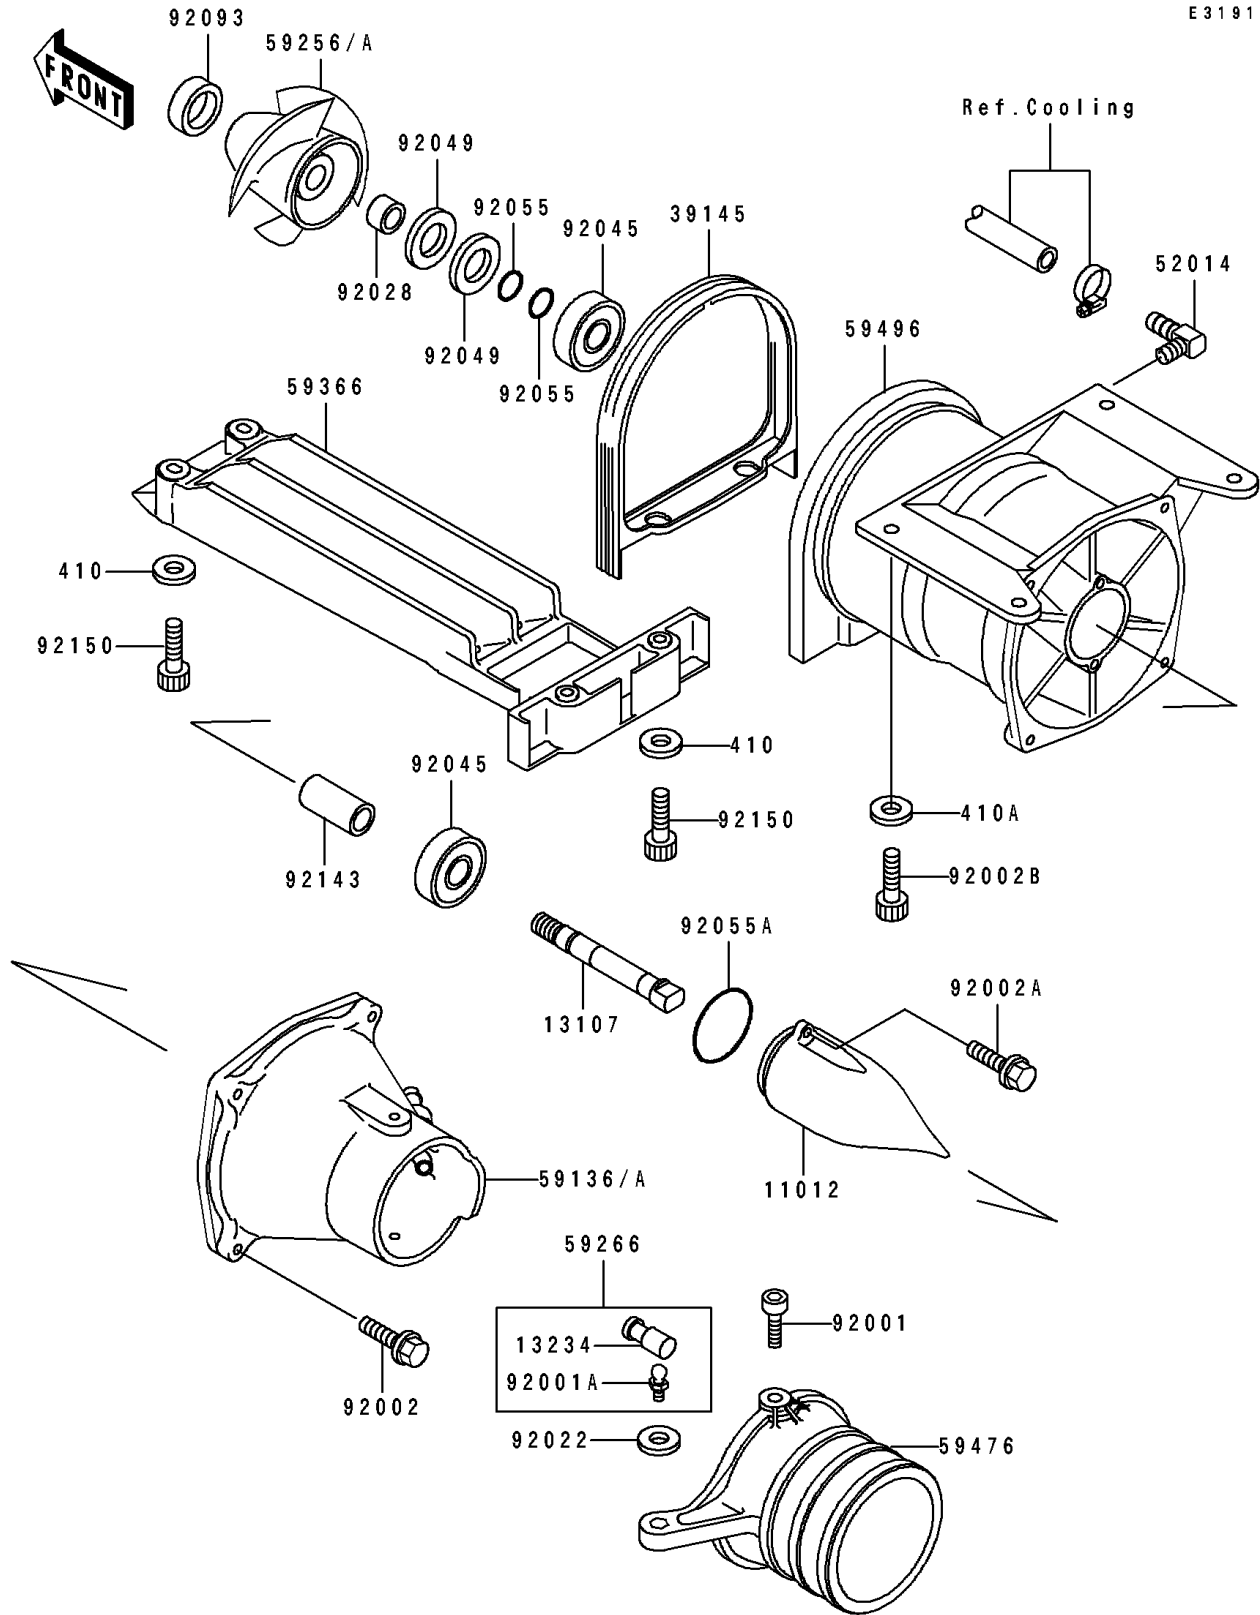

1992 JET SKI® 750 SS PARTS DIAGRAM

Jet Pump

E3191

1992 JET SKI® 750 SS PARTS LIST

Jet Pump

ITEM NAME	PART NUMBER	QUANTITY
CAP,JET PUMP (Ref # 11012)	11012-3712	1
SHAFT,JET PUMP (Ref # 13107)	13107-3721	1
SHAFT-COMP,JOINT (Ref # 13234)	13234-3708	1
TRIM-SEAL (Ref # 39145)	39145-3732	1
ELBOW (Ref # 52014)	52014-3708	1
NOZZLE-PUMP (Ref # 59136A)	59136-3718	1
IMPELLER (Ref # 59256)	59256-3715	1
JOINT-BALL (Ref # 59266)	59266-3707	1
GRATE (Ref # 59366)	59366-3710	1
NOZZLE-STRG (Ref # 59476)	59476-3713	1
VANE-GUIDE (Ref # 59496)	59496-3703	1
BOLT,SOCKET,6X11 (Ref # 92001)	92001-3701	1
BOLT,BALL,6MM (Ref # 92001A)	92001-3703	1
BOLT,6X30 (Ref # 92002)	92002-3726	1
BOLT,6X16 (Ref # 92002A)	92002-3728	1
BOLT,SOCKET,8X20 (Ref # 92002B)	92002-3771	1
WASHER (Ref # 92022)	92022-567	1
BUSHING,17X25X15 (Ref # 92028)	92028-3717	1
BEARING-BALL,#63032RD (Ref # 92045)	92045-3706	1
SEAL-OIL,TCV-25476 (Ref # 92049)	92049-3711	1
RING-O,13X1.9 (Ref # 92055)	92055-1021	1
RING-O (Ref # 92055A)	92055-3706	1
SEAL,JET PUMP (Ref # 92093)	92093-3739	1
COLLAR,17.4X25.4X53 (Ref # 92143)	92143-3708	1
BOLT,SOCKET,6X18 (Ref # 92150)	92150-3795	1
WASHER-PLAIN-SMALL,6MM (Ref # 410)	410S0600	1
WASHER-PLAIN-SMALL,8MM (Ref # 410A)	410S0800	1