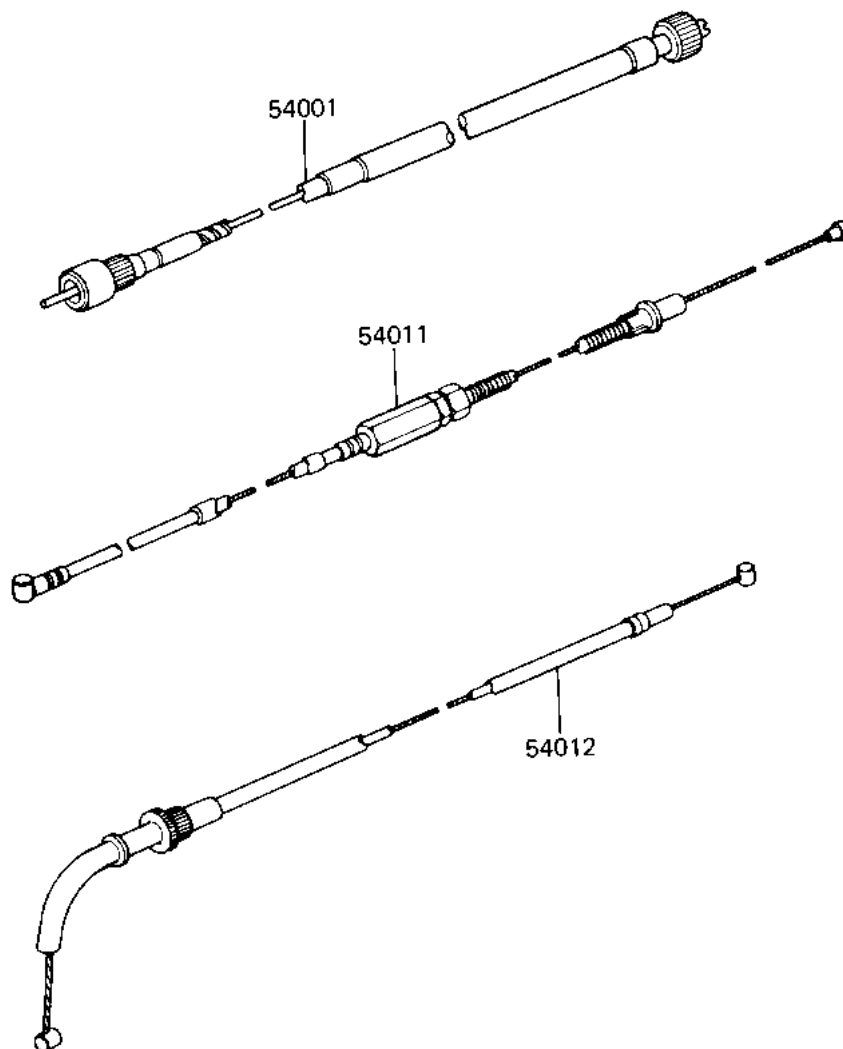

1982 Replica PARTS DIAGRAM

CABLES

F2540-0179

1982 Replica PARTS LIST

CABLES

ITEM NAME	PART NUMBER	QUANTITY
CABLE-CLUTCH (Ref # 54011)	54011-1101	1
CABLE-THROTTLE (Ref # 54012)	54012-1111	1
CLAMP,CABLE (Ref # 92037)	92037-093	1