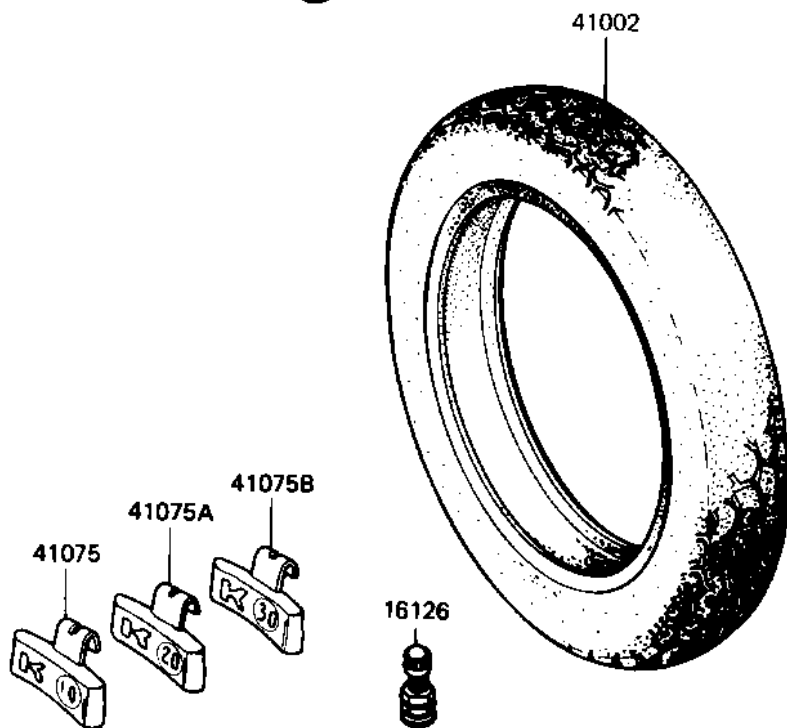

1982 Replica PARTS DIAGRAM

TIRES

F2210-0076

1982 Replica PARTS LIST

TIRES

ITEM NAME	PART NUMBER	QUANTITY
VALVE (Ref # 16126)	16126-1136	1
TIRE 120/90V-18K300 R (Ref # 41002)	41002-1251	1
TIRE 110/90V19 K300 F (Ref # 41002A)	41002-1311	1
BALANCER-WHEEL,10G (Ref # 41075)	41075-1011	1
BALANCER-WHEEL,20G (Ref # 41075A)	41075-1012	1
BALANCER-WHEEL,30G (Ref # 41075B)	41075-1013	1