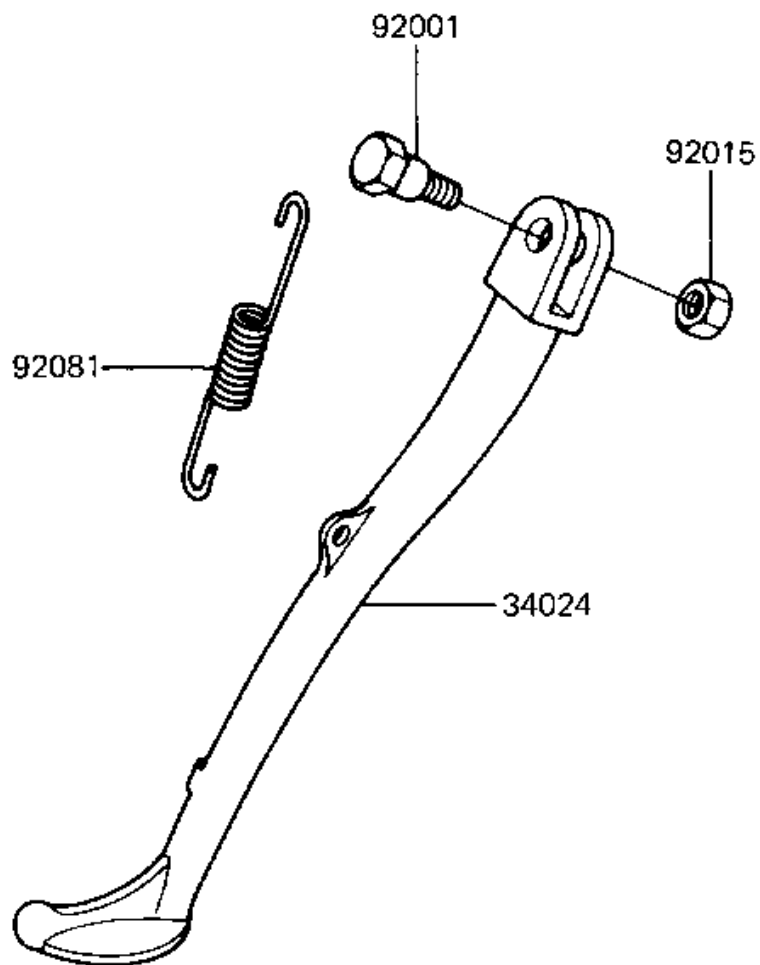

1982 Replica PARTS DIAGRAM

STAND

F2190-0133

1982 Replica PARTS LIST

STAND

ITEM NAME	PART NUMBER	QUANTITY
STAND-SIDE (Ref # 34024)	34024-1070	1
BOLT,8X160,BLACK (Ref # 92001)	92001-1543	1
NUT,LOCK,10MM,BLACK (Ref # 92015)	92015-1188	1
SPRING,SIDE STAND (Ref # 92081)	92081-1727	1