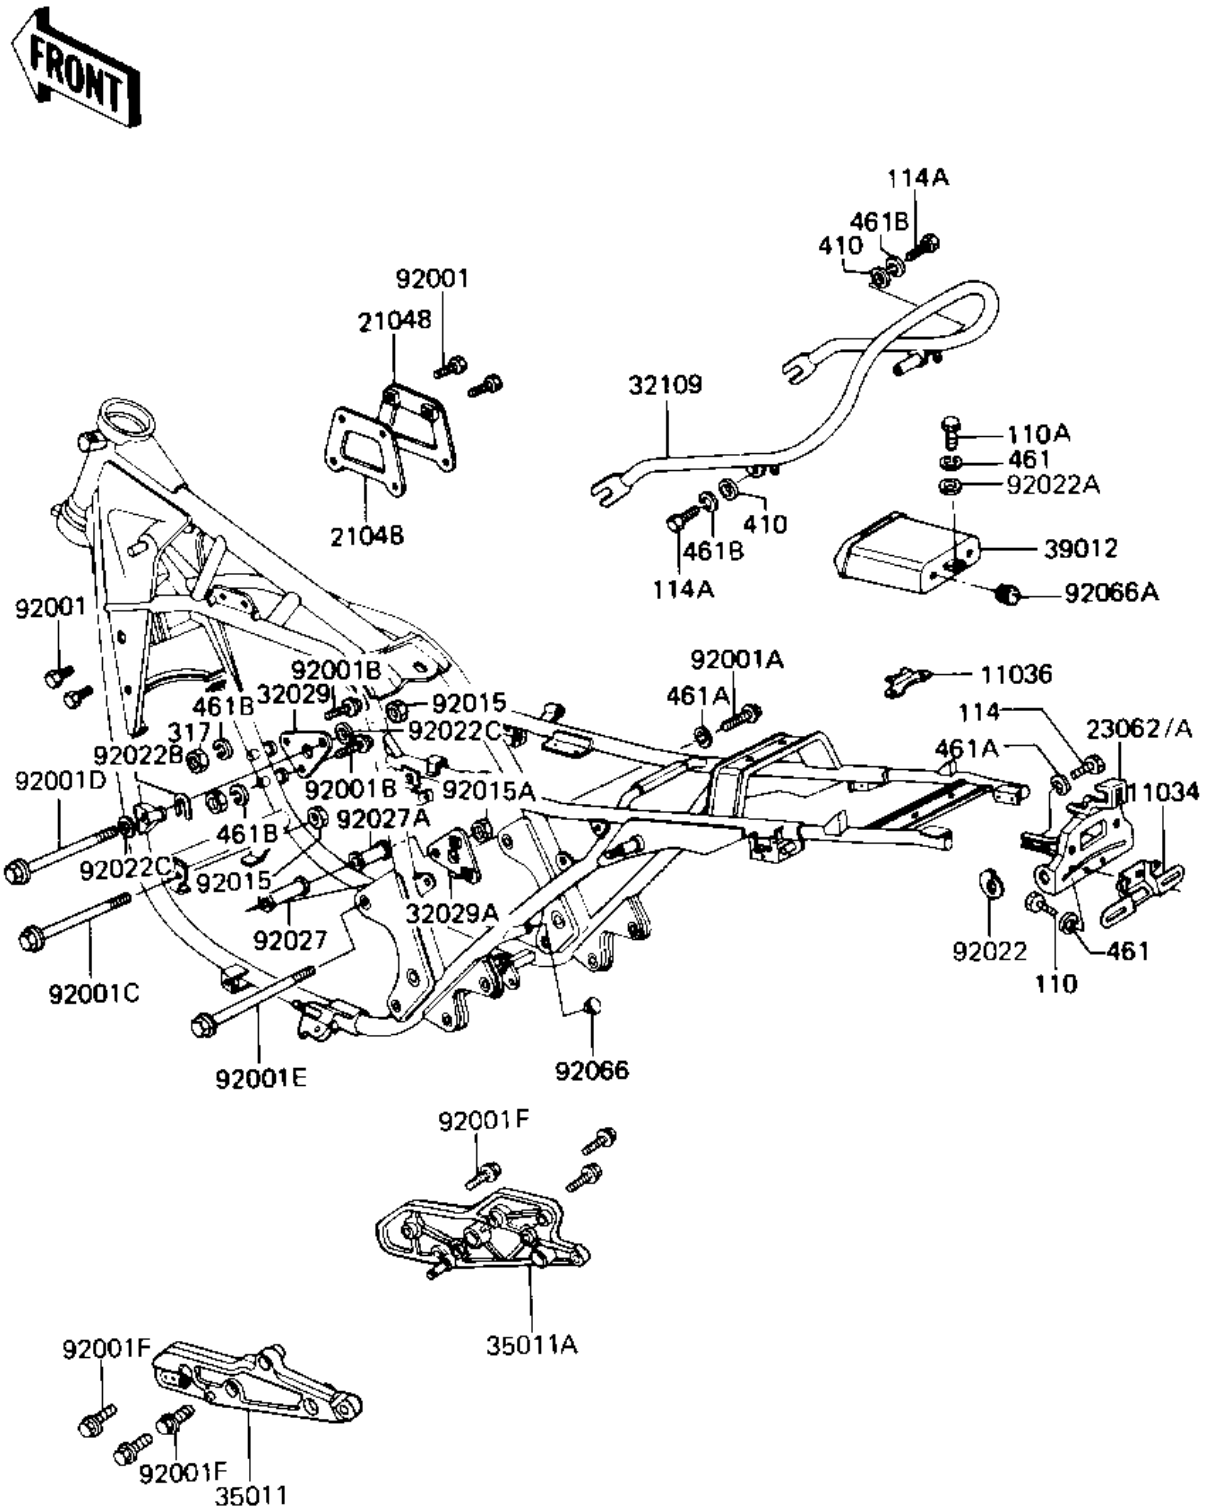

1982 Replica PARTS DIAGRAM

FRAME FITTINGS

F2131-0154

1982 Replica PARTS LIST

FRAME FITTINGS

ITEM NAME	PART NUMBER	QUANTITY
BRACKET (Ref # 11034)	11034-1922	1
BRACKET-A,STORAGE (Ref # 11036)	11036-1070	1
PLATE,IGNITION COIL (Ref # 21048)	21048-1001	1
BRACKET-COMP,TL LAMP (Ref # 23062)	23062-1032	1
BRACKET-ENGINE (Ref # 32029)	32029-1142	1
BRACKET-ENGINE (Ref # 32029A)	32029-1143	1
GRIP-FRAME (Ref # 32109)	32109-1029	1
STAY,MUFFLER,LH (Ref # 35011)	35011-1207	1
STAY,MUFFLER,RH (Ref # 35011A)	35011-1208	1
CASE-STORAGE (Ref # 39012)	39012-1014	1
BOLT,HEX HEAD,6MM (Ref # 92001)	92001-137	1
BOLT,FLANGED,8X40,BLA (Ref # 92001A)	92001-1612	1
BOLT,FLANGED,8X65,BLA (Ref # 92001B)	92001-1616	1
BOLT,FLANGED,10X155,B (Ref # 92001C)	92001-1620	1
BOLT,FLANGED,10X320,B (Ref # 92001D)	92001-1624	1
BOLT,FLANGED,12X285 (Ref # 92001E)	92001-1655	1
BOLT-FLANGED,8X35,BLA (Ref # 92001F)	131J0835	1
NUT,LOCK,10MM,BLACK (Ref # 92015)	92015-1189	1
NUT,LOCK,12MM,BLACK (Ref # 92015A)	92015-1190	1
WASHER,SIGNAL LAMP BR (Ref # 92022)	92022-1230	1
WASHER 6.5X20X1.6T (Ref # 92022A)	92022-125	1
WASHER,U FORMED (Ref # 92022B)	92022-1259	1
WASHER,PLAIN (Ref # 92022C)	92022-1022	1
COLLAR,13X25X54 (Ref # 92027)	92027-1310	1
COLLAR,13X25X29.5 (Ref # 92027A)	92027-1311	1
PLUG,FRAME END (Ref # 92066)	92066-1034	1
RUBBER PLUG (Ref # 92066A)	92074-038	1
BOLT-UPSET,6X12 (Ref # 110)	112G0612	1
BOLT-UPSET,6X16 (Ref # 110A)	112G0616	1

1982 Replica PARTS LIST

FRAME FITTINGS

ITEM NAME	PART NUMBER	QUANTITY
BOLT-SMALL-UPSET,8X16 (Ref # 114)	115G0816	1
BOLT-SMALL,8X70,BLACK (Ref # 114A)	115C0870	1
NUT-HEX-SMALL,8MM,BLA (Ref # 317)	317C0800	1
WASHER,PLAIN,8MM (Ref # 410)	92022-1554	1
WASHER SPRING 6MM (Ref # 461)	461F0600	1
WASHER SPRING 8MM (Ref # 461A)	461F0800	1
WASHER-SPRING,8MM,BLA (Ref # 461B)	461K0800	1