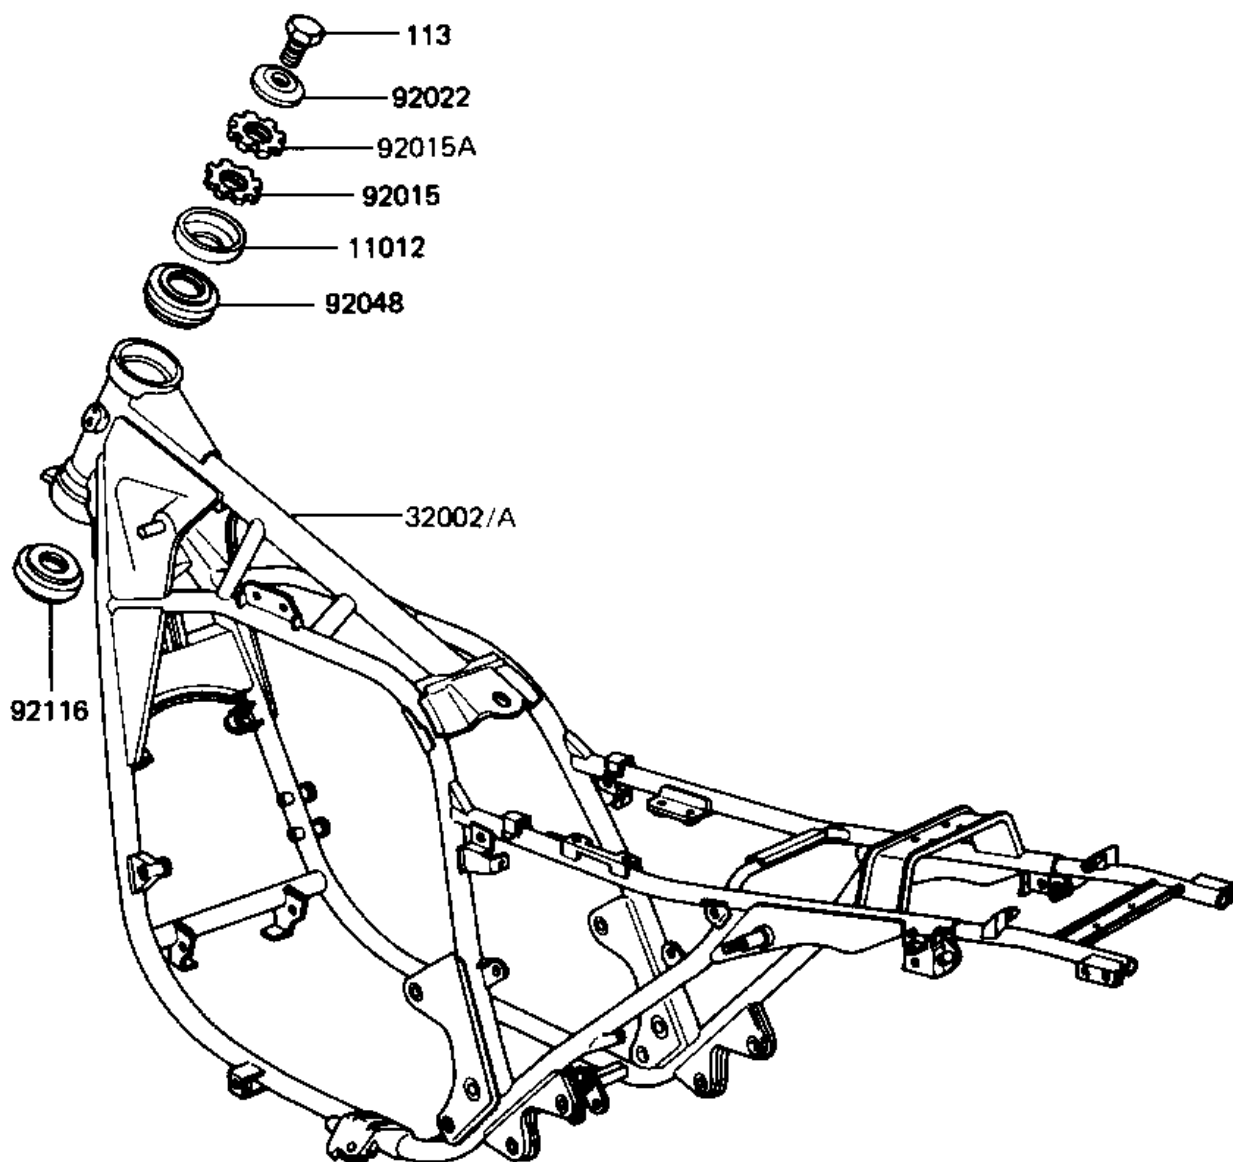

1982 Replica PARTS DIAGRAM

FRAME

F2120-0212

1982 Replica PARTS LIST

FRAME

ITEM NAME	PART NUMBER	QUANTITY
CAP,STEERING STEM (Ref # 11012)	46098-017	1
FRAME-COMP (Ref # 32002)	32002-1396	1
NUT (Ref # 92015)	92015-1128	1
NUT (Ref # 92015A)	92015-1129	1
WASHER (Ref # 92022)	92022-1229	1
BEARING,STEERING STEM (Ref # 92048)	92047-017	1
BRG,ROLLER,HR320/28XJ (Ref # 92116)	92116-1009	1
BOLT-SMALL-FINE (Ref # 113)	113G1425	1