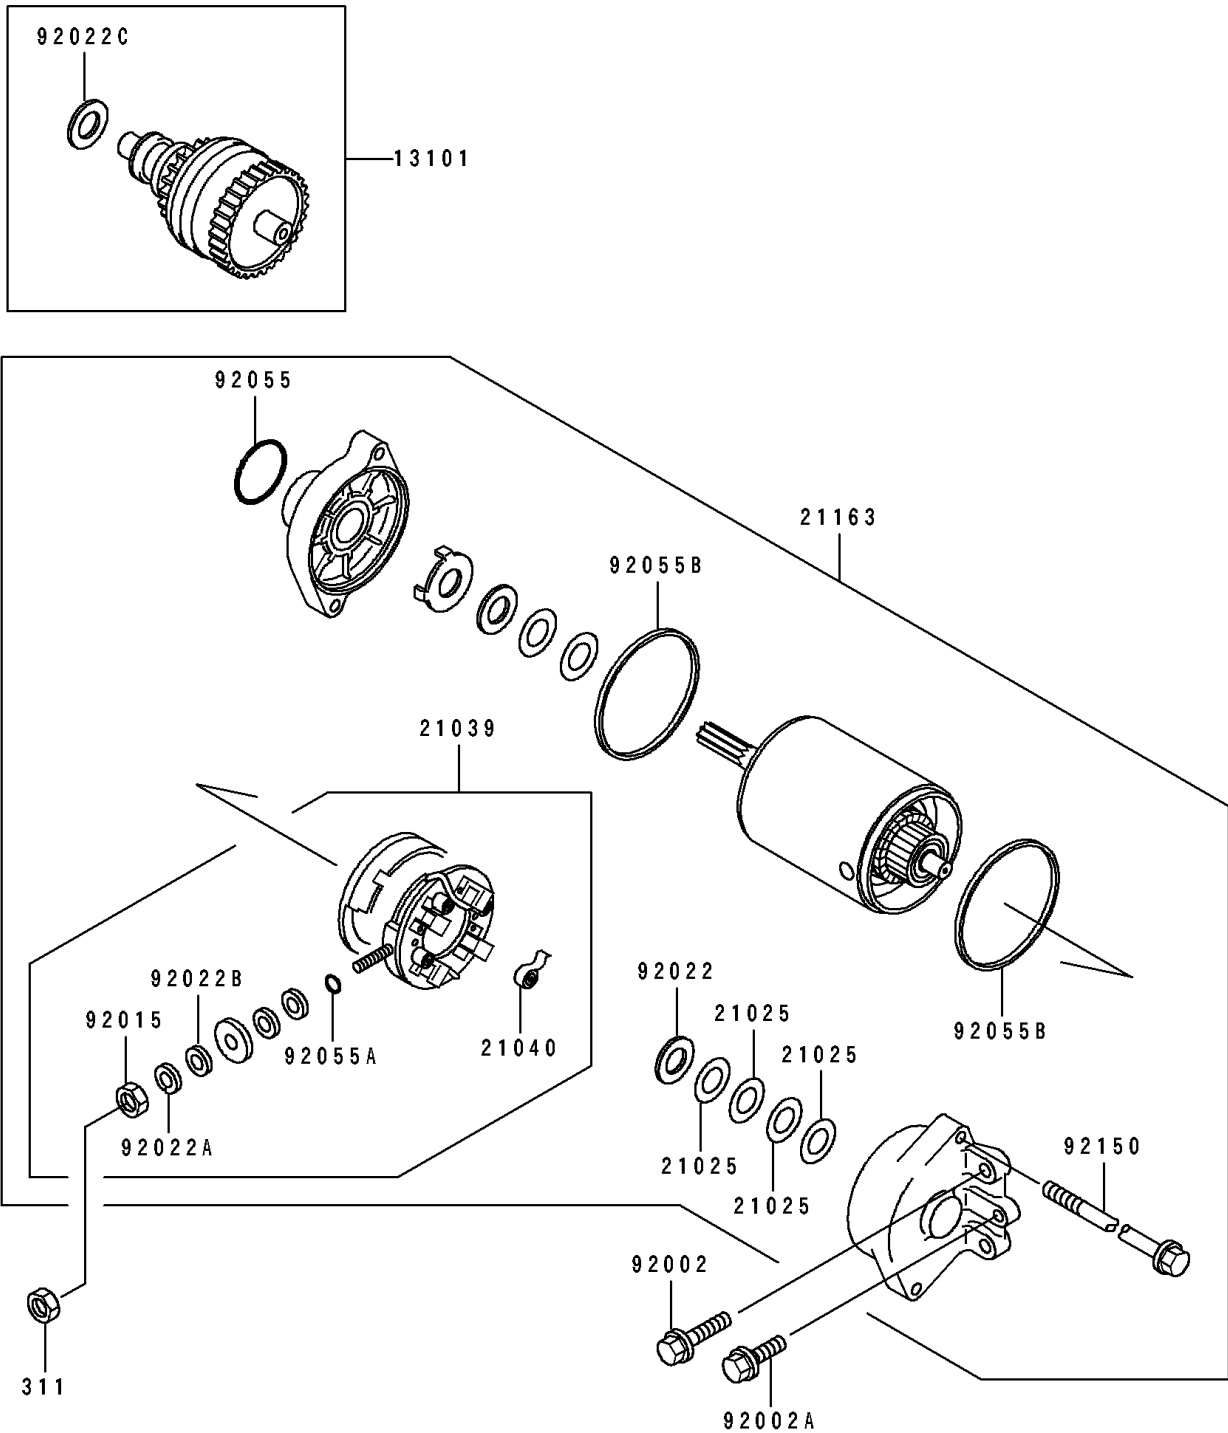

## 1992 JET SKI® 750 SS PARTS DIAGRAM

Starter Motor

E1840

## 1992 JET SKI® 750 SS PARTS LIST

Starter Motor

ITEM NAME	PART NUMBER	QUANTITY
GEAR-ASSY (Ref # 13101)	13101-3706	1
WASHER,9.1X18X0.2 (Ref # 21025)	21025-011	1
BRUSH,CARBON (Ref # 21039)	21039-3703	1
SPRING-BRUSH (Ref # 21040)	21040-1055	1
STARTER-ELECTRIC (Ref # 21163)	21163-3709	1
BOLT,6X25 (Ref # 92002)	92002-3714	1
BOLT,6X12 (Ref # 92002A)	92002-3763	1
NUT,6MM (Ref # 92015)	92015-3710	1
WASHER,9.1X18X0.8 (Ref # 92022)	92022-1132	1
WASHER,6MM (Ref # 92022A)	92022-3711	1
WASHER,6MM (Ref # 92022B)	92022-3713	1
WASHER,12X24X1.0 (Ref # 92022C)	92022-3731	1
RING-O (Ref # 92055)	92055-1276	1
RING-O,4.5X2.0 (Ref # 92055A)	92055-1370	1
RING-O,STARTER MOTOR (Ref # 92055B)	92055-1381	1
BOLT (Ref # 92150)	92150-3772	1
NUT-HEX,6MM (Ref # 311)	311R0600	1