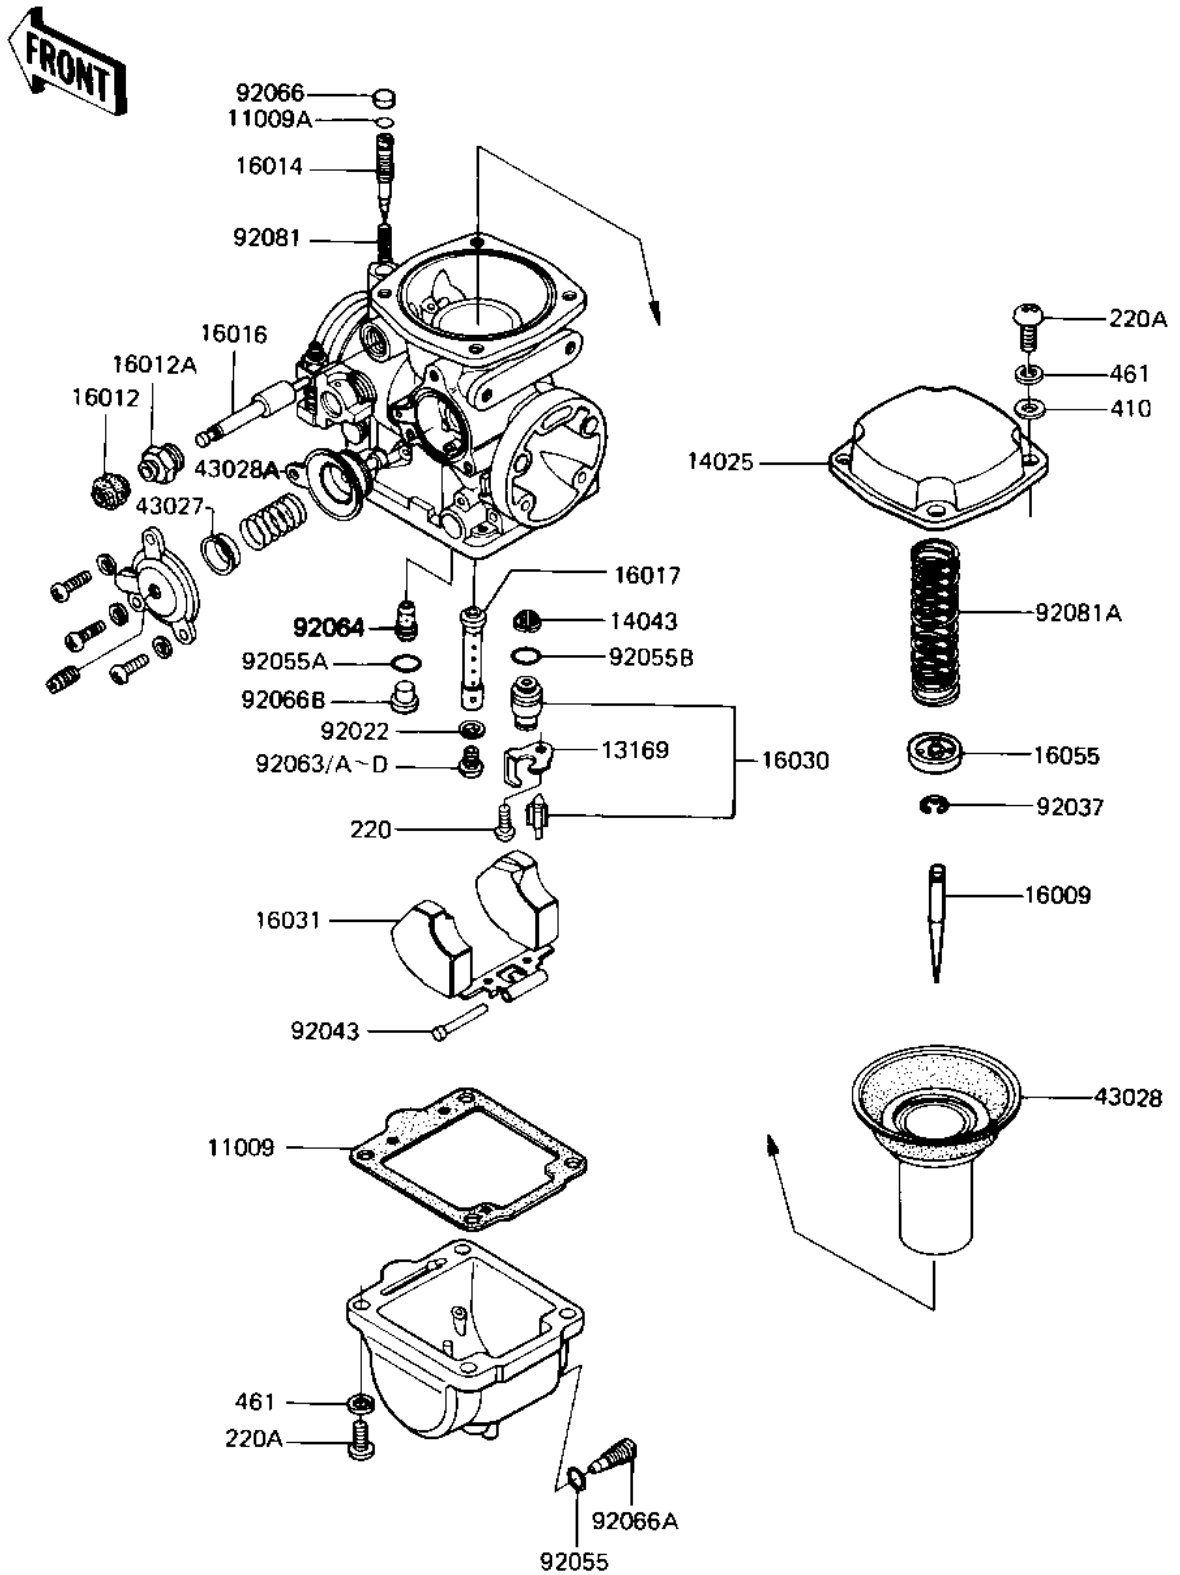

1982 Replica PARTS DIAGRAM

CARBURETOR PARTS (KZ1000-R1)

E1612-0079