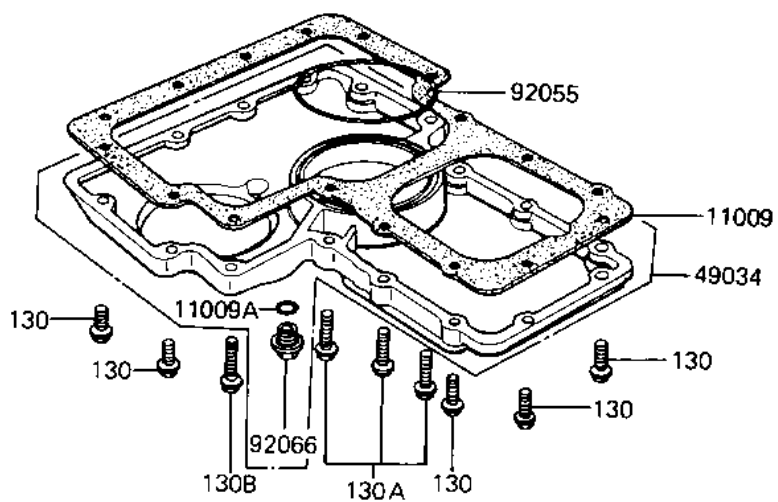

## 1982 Replica PARTS DIAGRAM

BREATHER COVER/OIL PAN

E1432-0010

## 1982 Replica PARTS LIST

BREATHER COVER/OIL PAN

ITEM NAME	PART NUMBER	QUANTITY
GASKET,OIL PAN (Ref # 11009)	11060-1074	1
GASKET,DRIN PLUG (Ref # 11009A)	92065-097	1
BODY-BREATHER,BLACK (Ref # 14070)	14070-1010	1
PAN-OIL (Ref # 49034)	49034-5014	1
BOLT,8X72,BLACK (Ref # 92001)	92001-1526	1
"O" RING,91MM (Ref # 92055)	92055-052	1
PLUG,OIL DRAIN,12X15 (Ref # 92066)	92066-1174	1
BOLT,FLANGED,6X25 (Ref # 130)	130G0625	1
BOLT,FLANGED,6X35 (Ref # 130A)	130H0635	1
BOLT,FLANGED,6X45 (Ref # 130B)	130G0645	1
"O" RING,8MM (Ref # 670)	670B1508	1