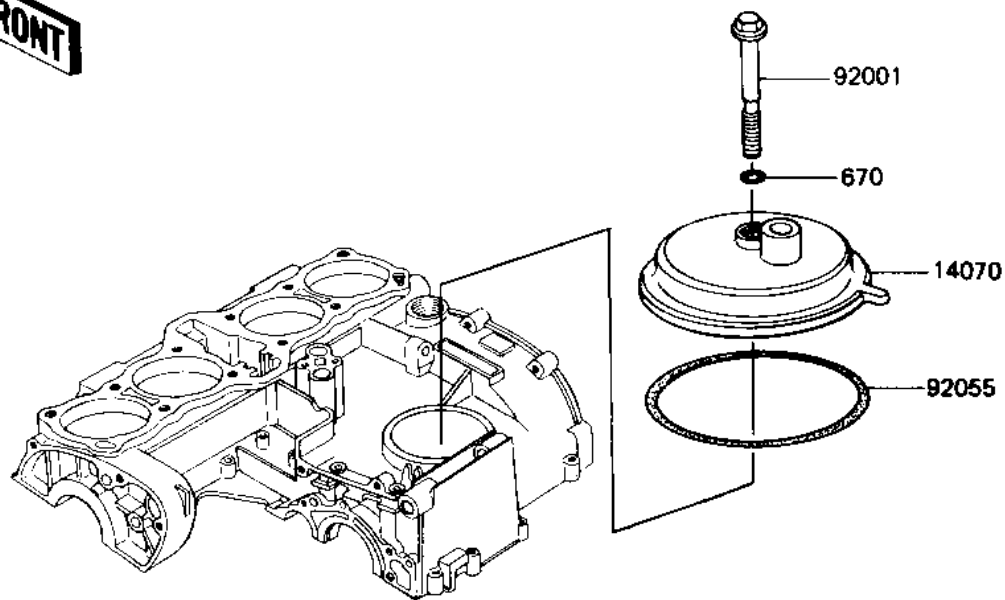

## 1982 Replica PARTS DIAGRAM

BREATHER COVER/OIL PAN

E1432-0010

## 1982 Replica PARTS LIST

BREATHER COVER/OIL PAN

ITEM NAME	PART NUMBER	QUANTITY
GASKET,OIL PAN (Ref # 11009)	11060-1074	1
GASKET,DRIN PLUG (Ref # 11009A)	92065-097	1
BODY-BREATHER,BLACK (Ref # 14070)	14070-1010	1
PAN-OIL (Ref # 49034)	49034-5014	1
BOLT,8X72,BLACK (Ref # 92001)	92001-1526	1
"O" RING,91MM (Ref # 92055)	92055-052	1
PLUG,OIL DRAIN,12X15 (Ref # 92066)	92066-1174	1
BOLT,FLANGED,6X25 (Ref # 130)	130G0625	1
BOLT,FLANGED,6X35 (Ref # 130A)	130H0635	1
BOLT,FLANGED,6X45 (Ref # 130B)	130G0645	1
"O" RING,8MM (Ref # 670)	670B1508	1