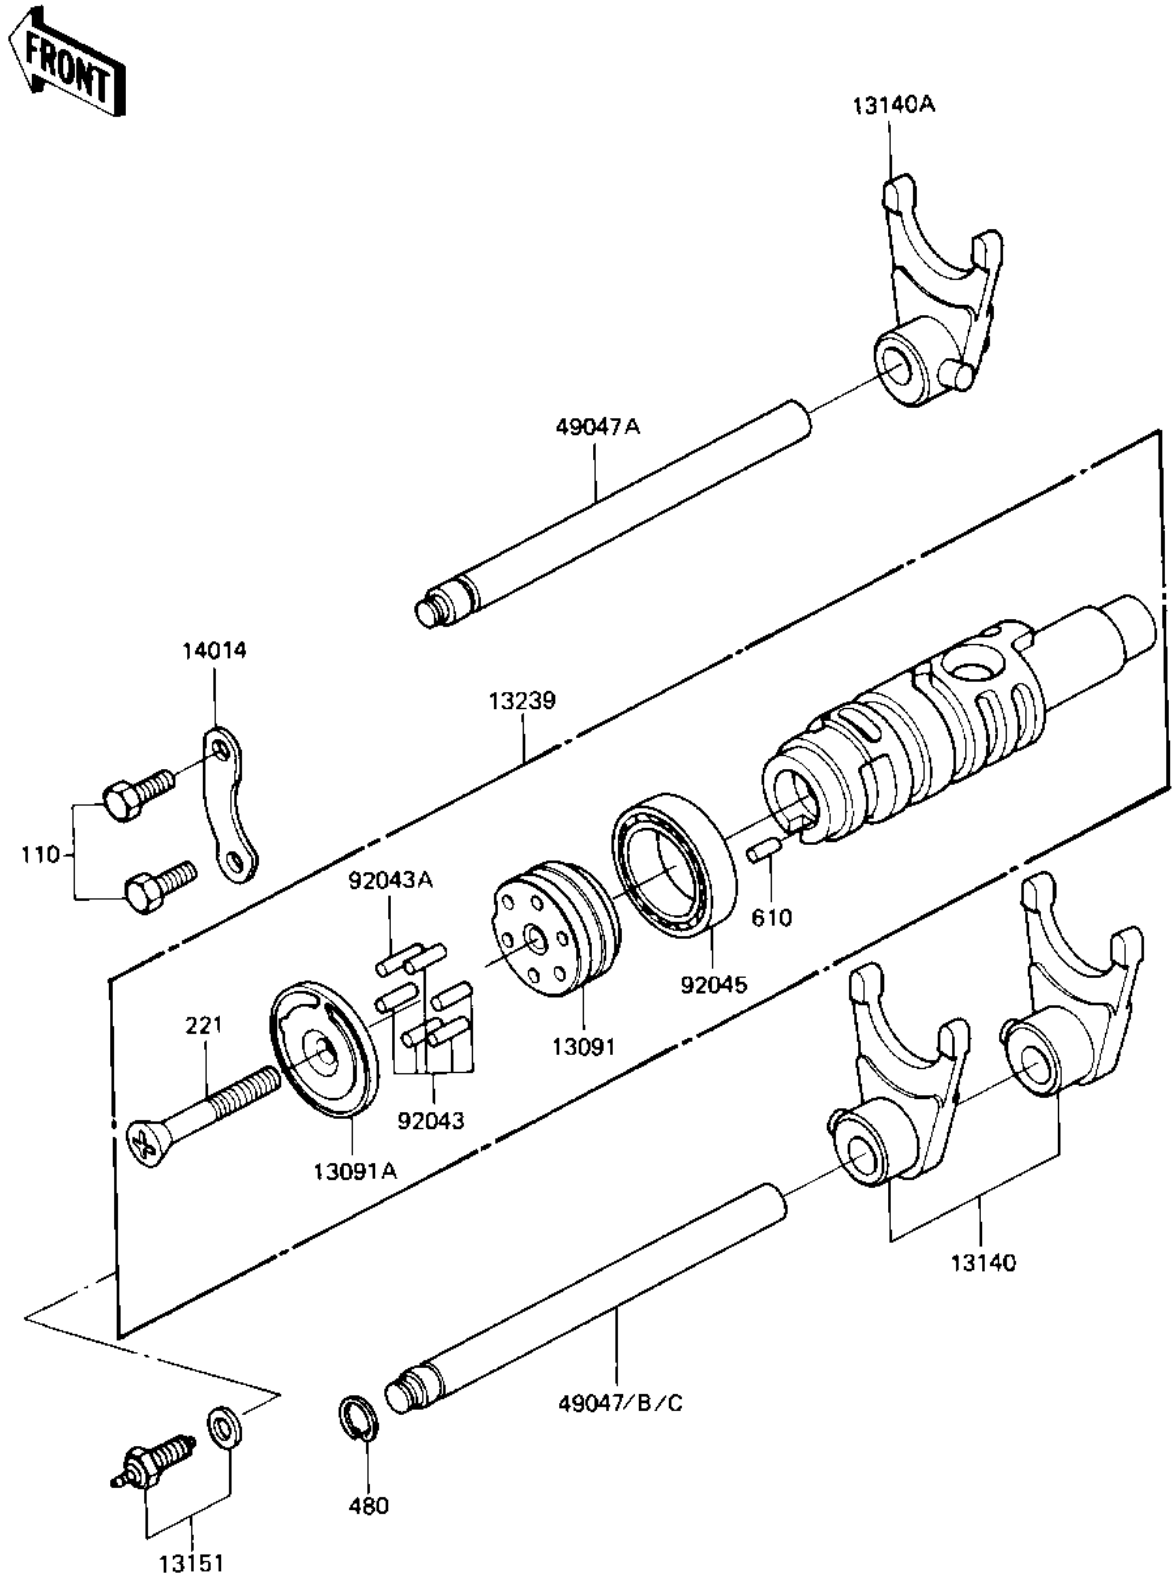

1982 Replica PARTS DIAGRAM

GEAR CHANGE DRUM & FORKS

E1362-0066

1982 Replica PARTS LIST

GEAR CHANGE DRUM & FORKS

ITEM NAME	PART NUMBER	QUANTITY
HOLDER,CHANGE DRUM PI (Ref # 13091)	13091-1087	1
HOLDER,CHANGE DRUM (Ref # 13091A)	13091-1088	1
FORK-SHIFT (Ref # 13140)	13140-1045	1
FORK-SHIFT (Ref # 13140A)	13140-1046	1
SWITCH,NEUTRAL (Ref # 13151)	13151-5003	1
DRUM-ASSY-CHANGE (Ref # 13239)	13239-1107	1
PLATE-POSITION (Ref # 14014)	14014-1015	1
ROD-SHIFT (Ref # 49047)	49047-1019	2
ROD-SHIFT (Ref # 49047A)	49047-1014	1
PIN GEAR CHANGE DRUM (Ref # 92043)	92042-014	1
PIN-CHANGE DRUM (Ref # 92043A)	92042-020	1
BEARING-BALL,6806 (Ref # 92045)	92045-1035	1
BOLT-UPSET,6X16 (Ref # 110)	112G0616	1
SCREW-CSK-CROS,6X45 (Ref # 221)	221B0645	1
CIRCLIP 12MM (Ref # 480)	480J1200	1
PIN DOWEL 4X10 (Ref # 610)	610A0410	1